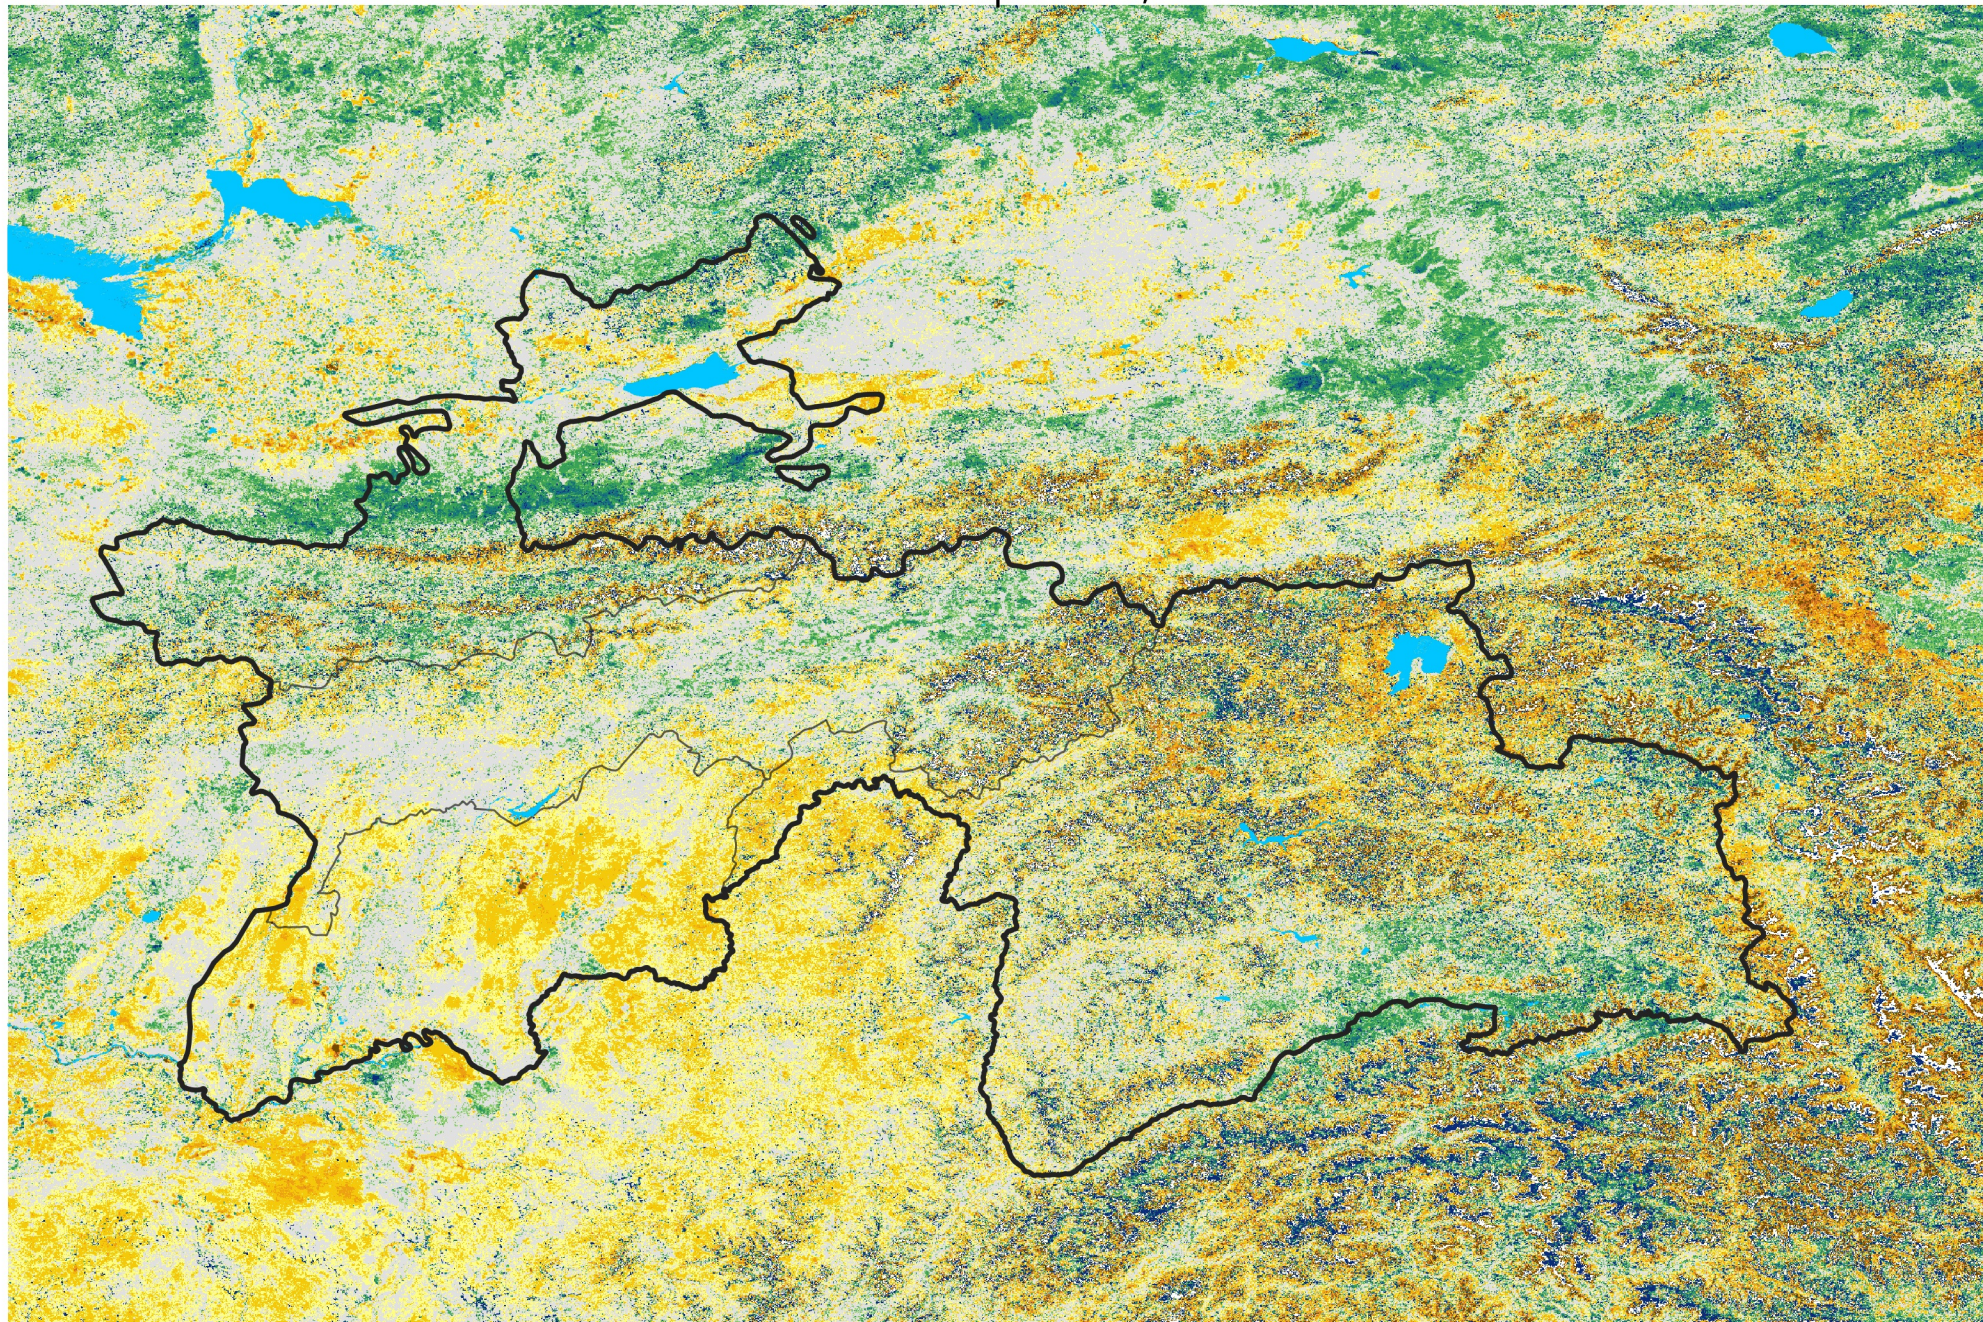

Tajikistan Percent of Mean NDVI

2016 / Mean (2012 - 2021)
Period 51 / Sep 06 - 15, 2016

Percent of Normal