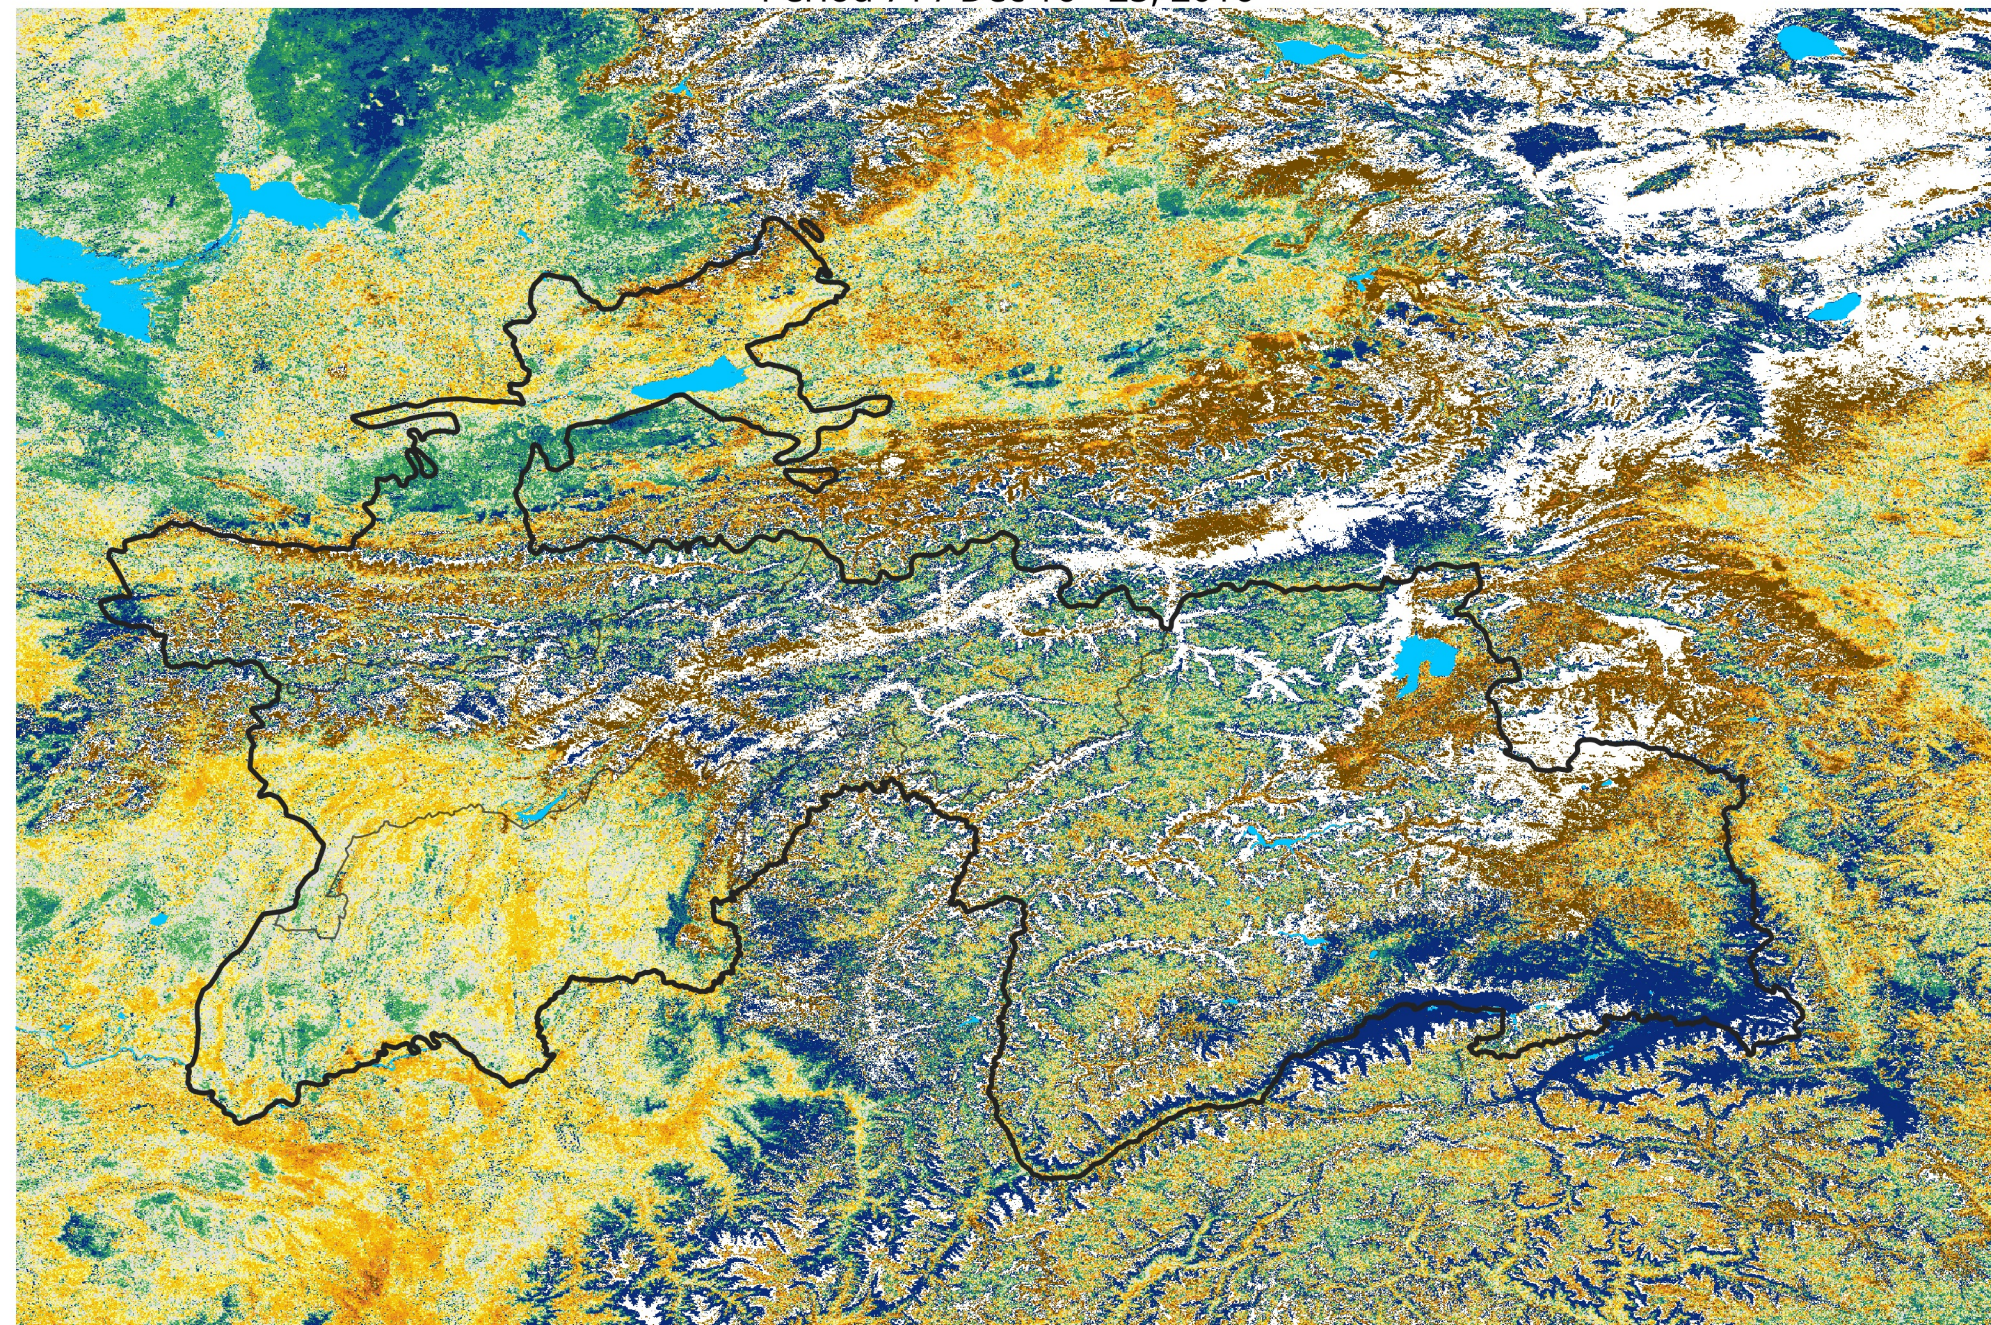

# Tajikistan Percent of Mean NDVI

2016 / Mean (2012 - 2021)  
Period 71 / Dec 16 - 25, 2016

## Percent of Normal