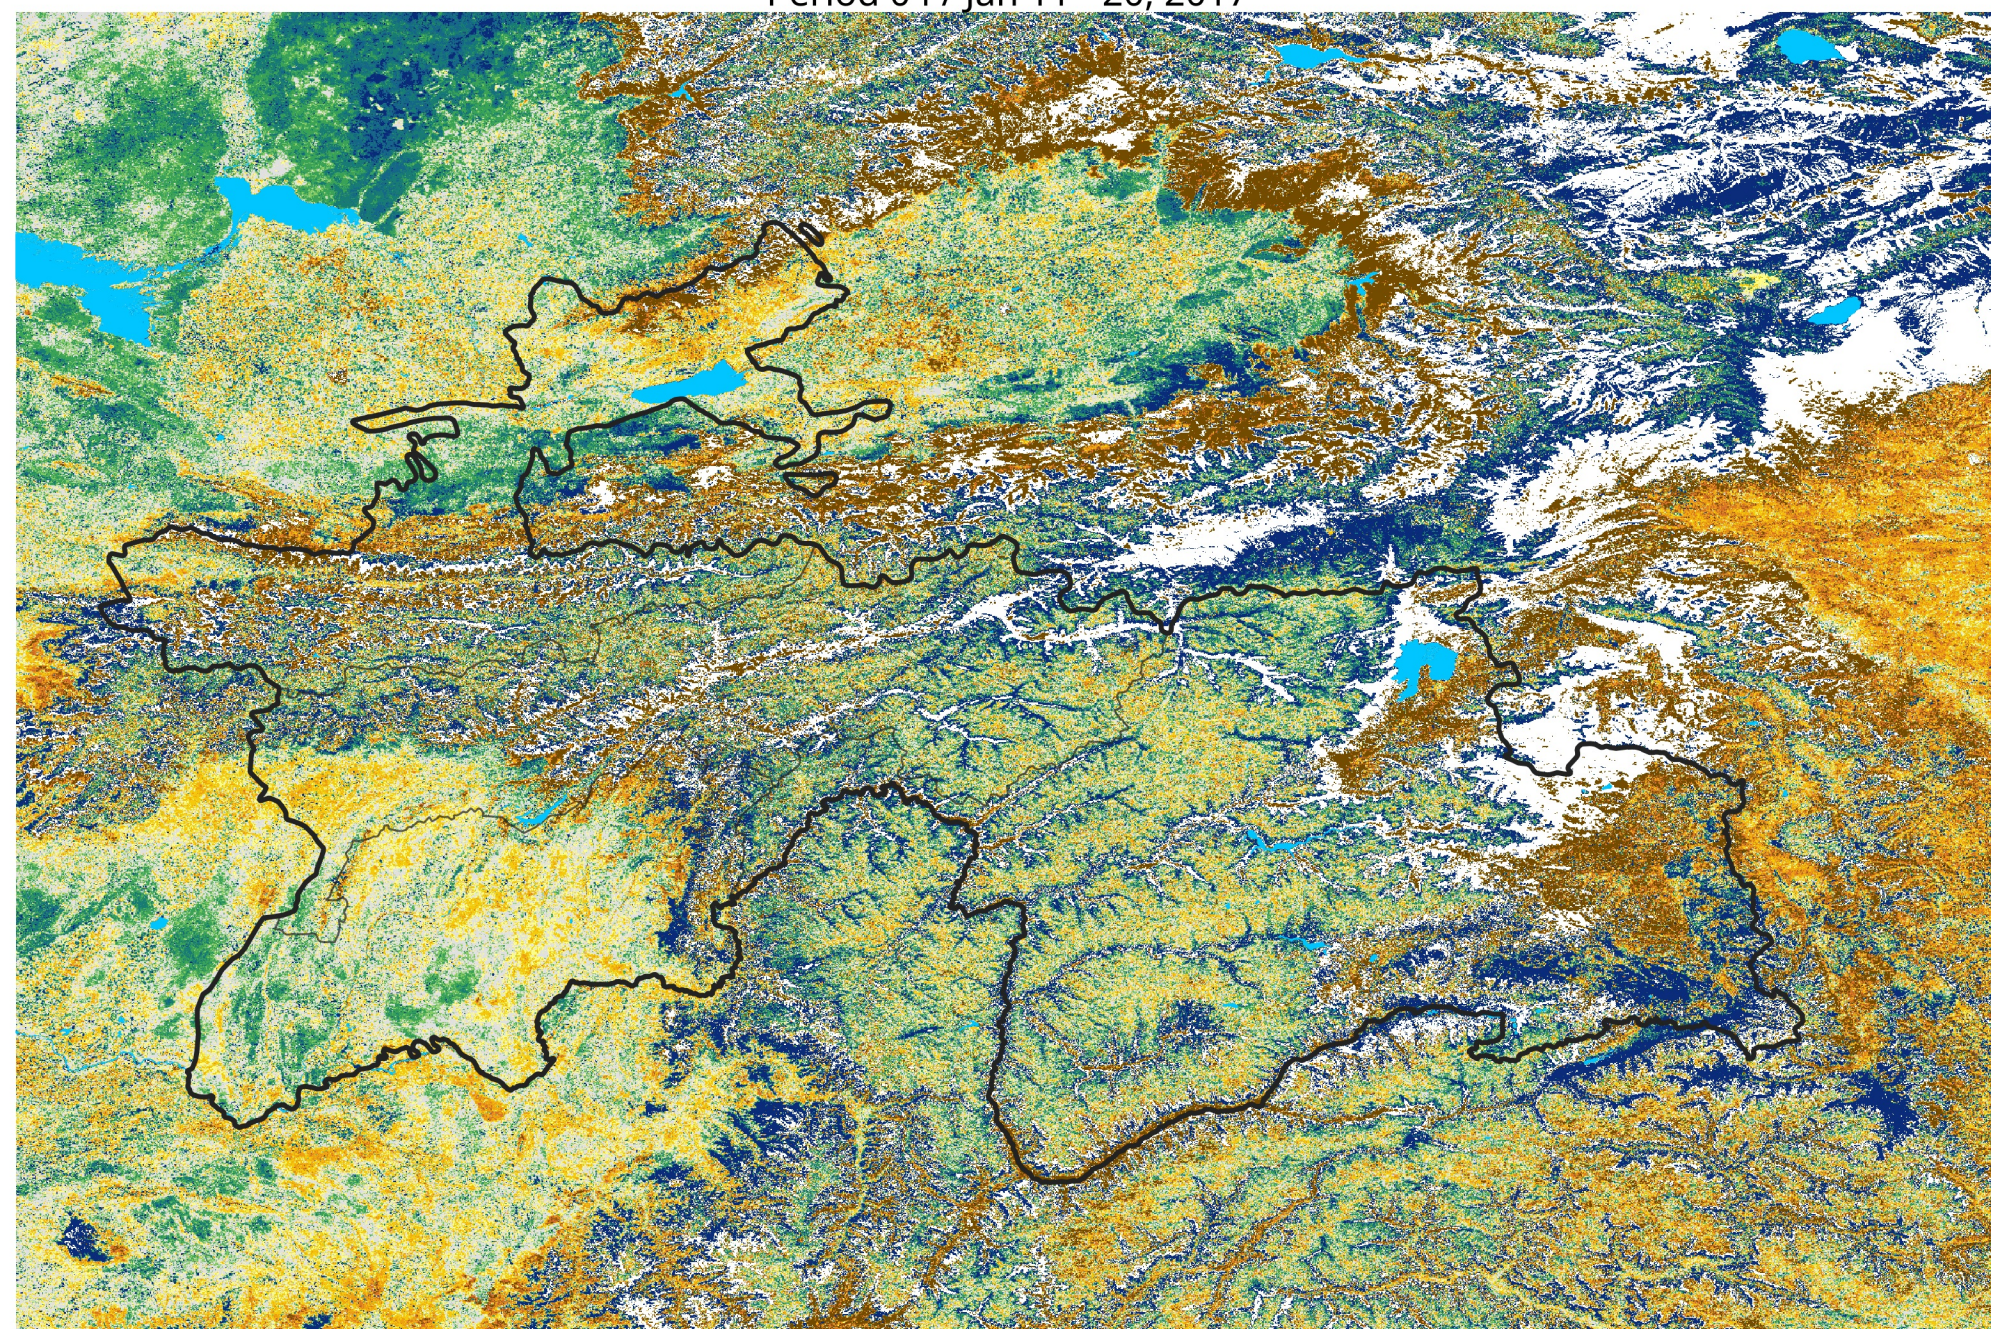

Tajikistan Percent of Mean NDVI

2017 / Mean (2012 - 2021)
Period 04 / Jan 11 - 20, 2017

Percent of Normal