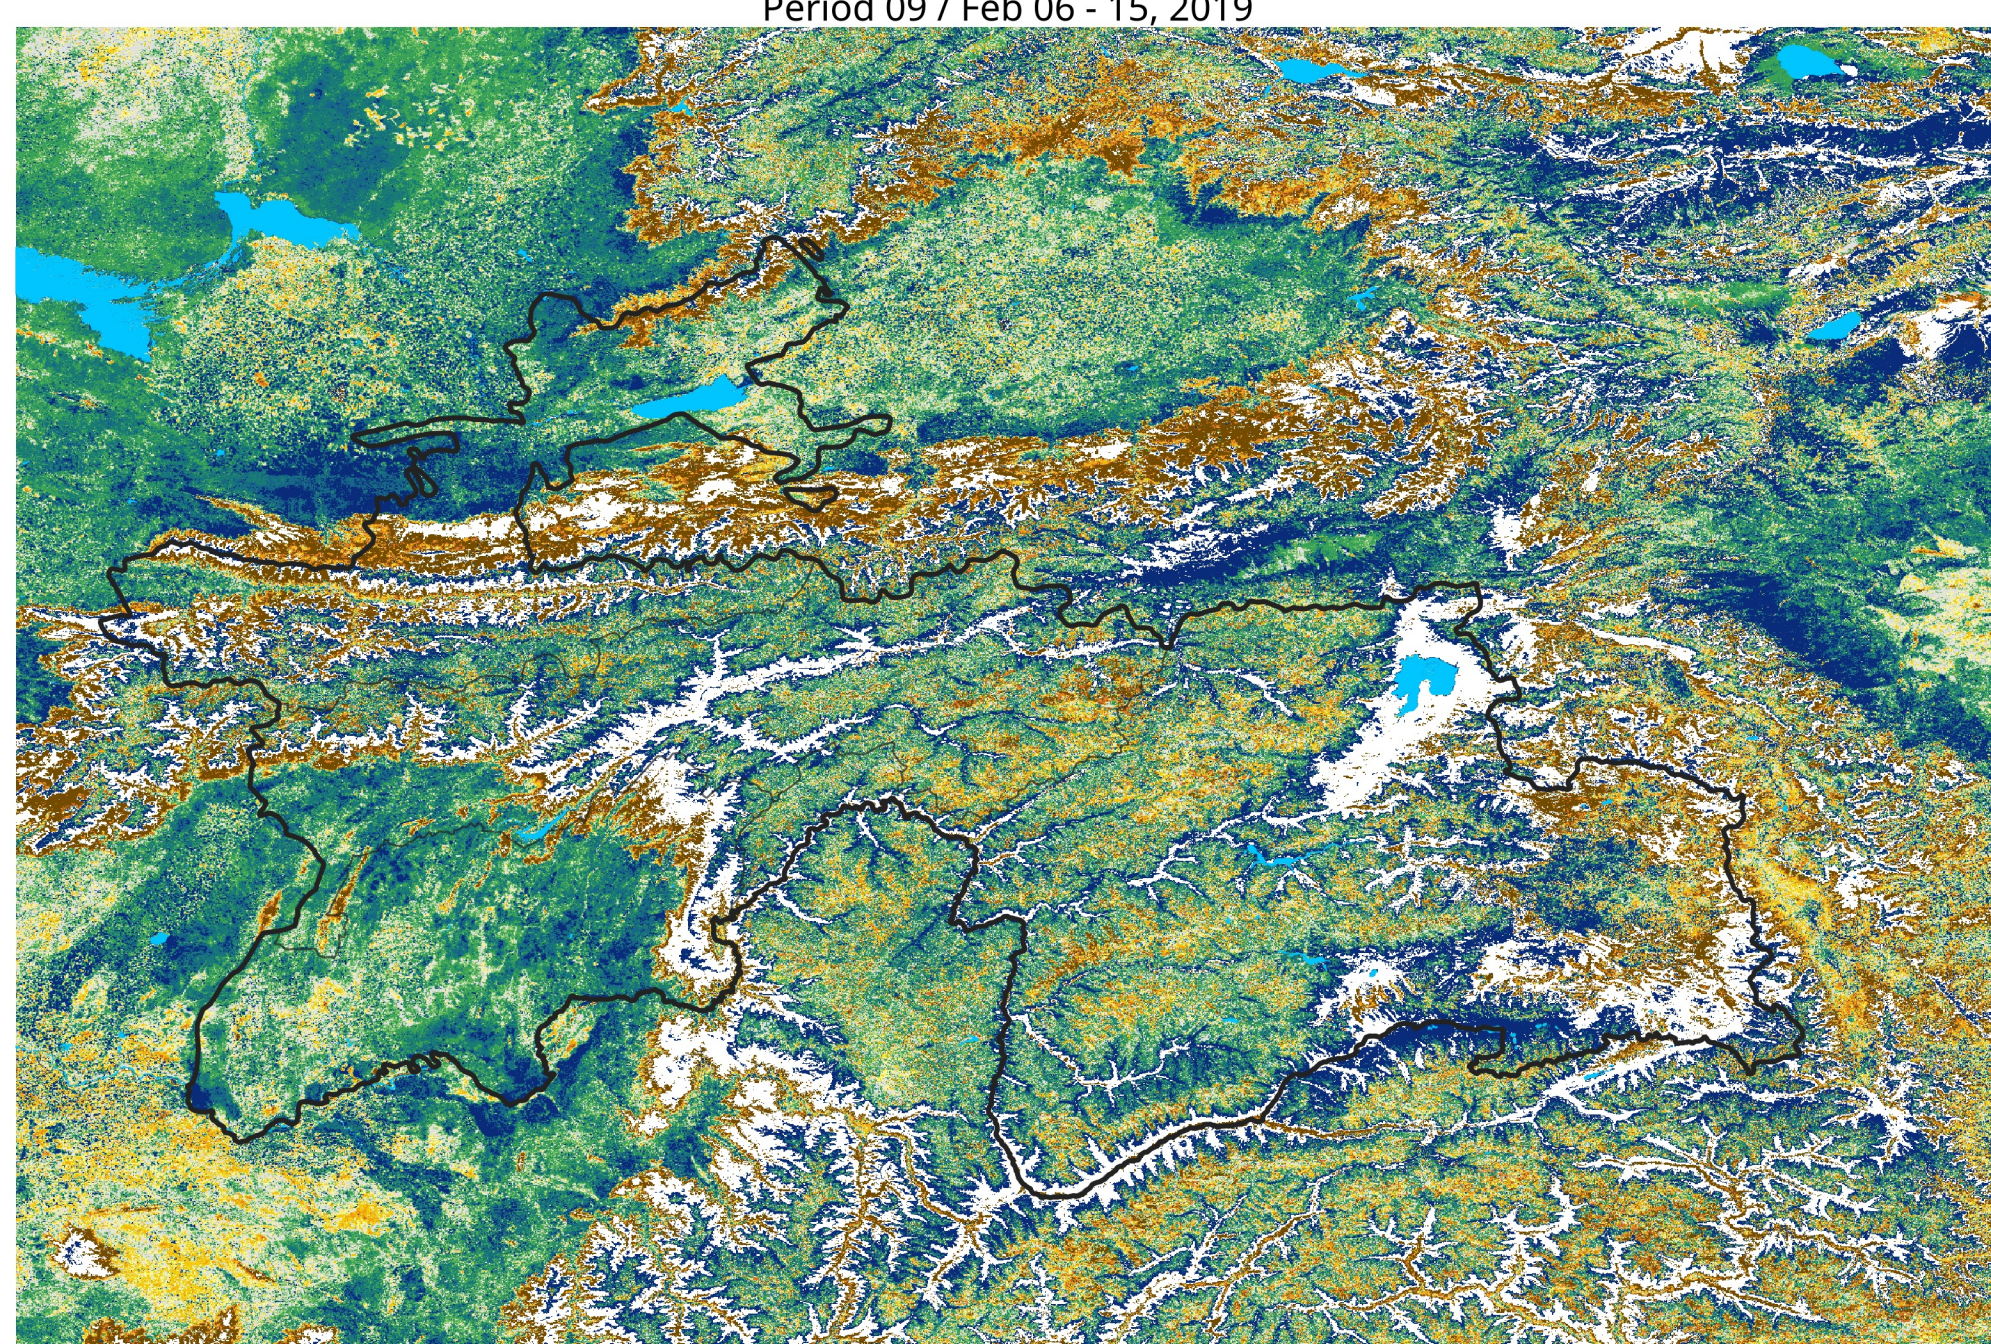

Tajikistan Percent of Mean NDVI

2019 / Mean (2012 - 2021)
Period 09 / Feb 06 - 15, 2019

Percent of Normal