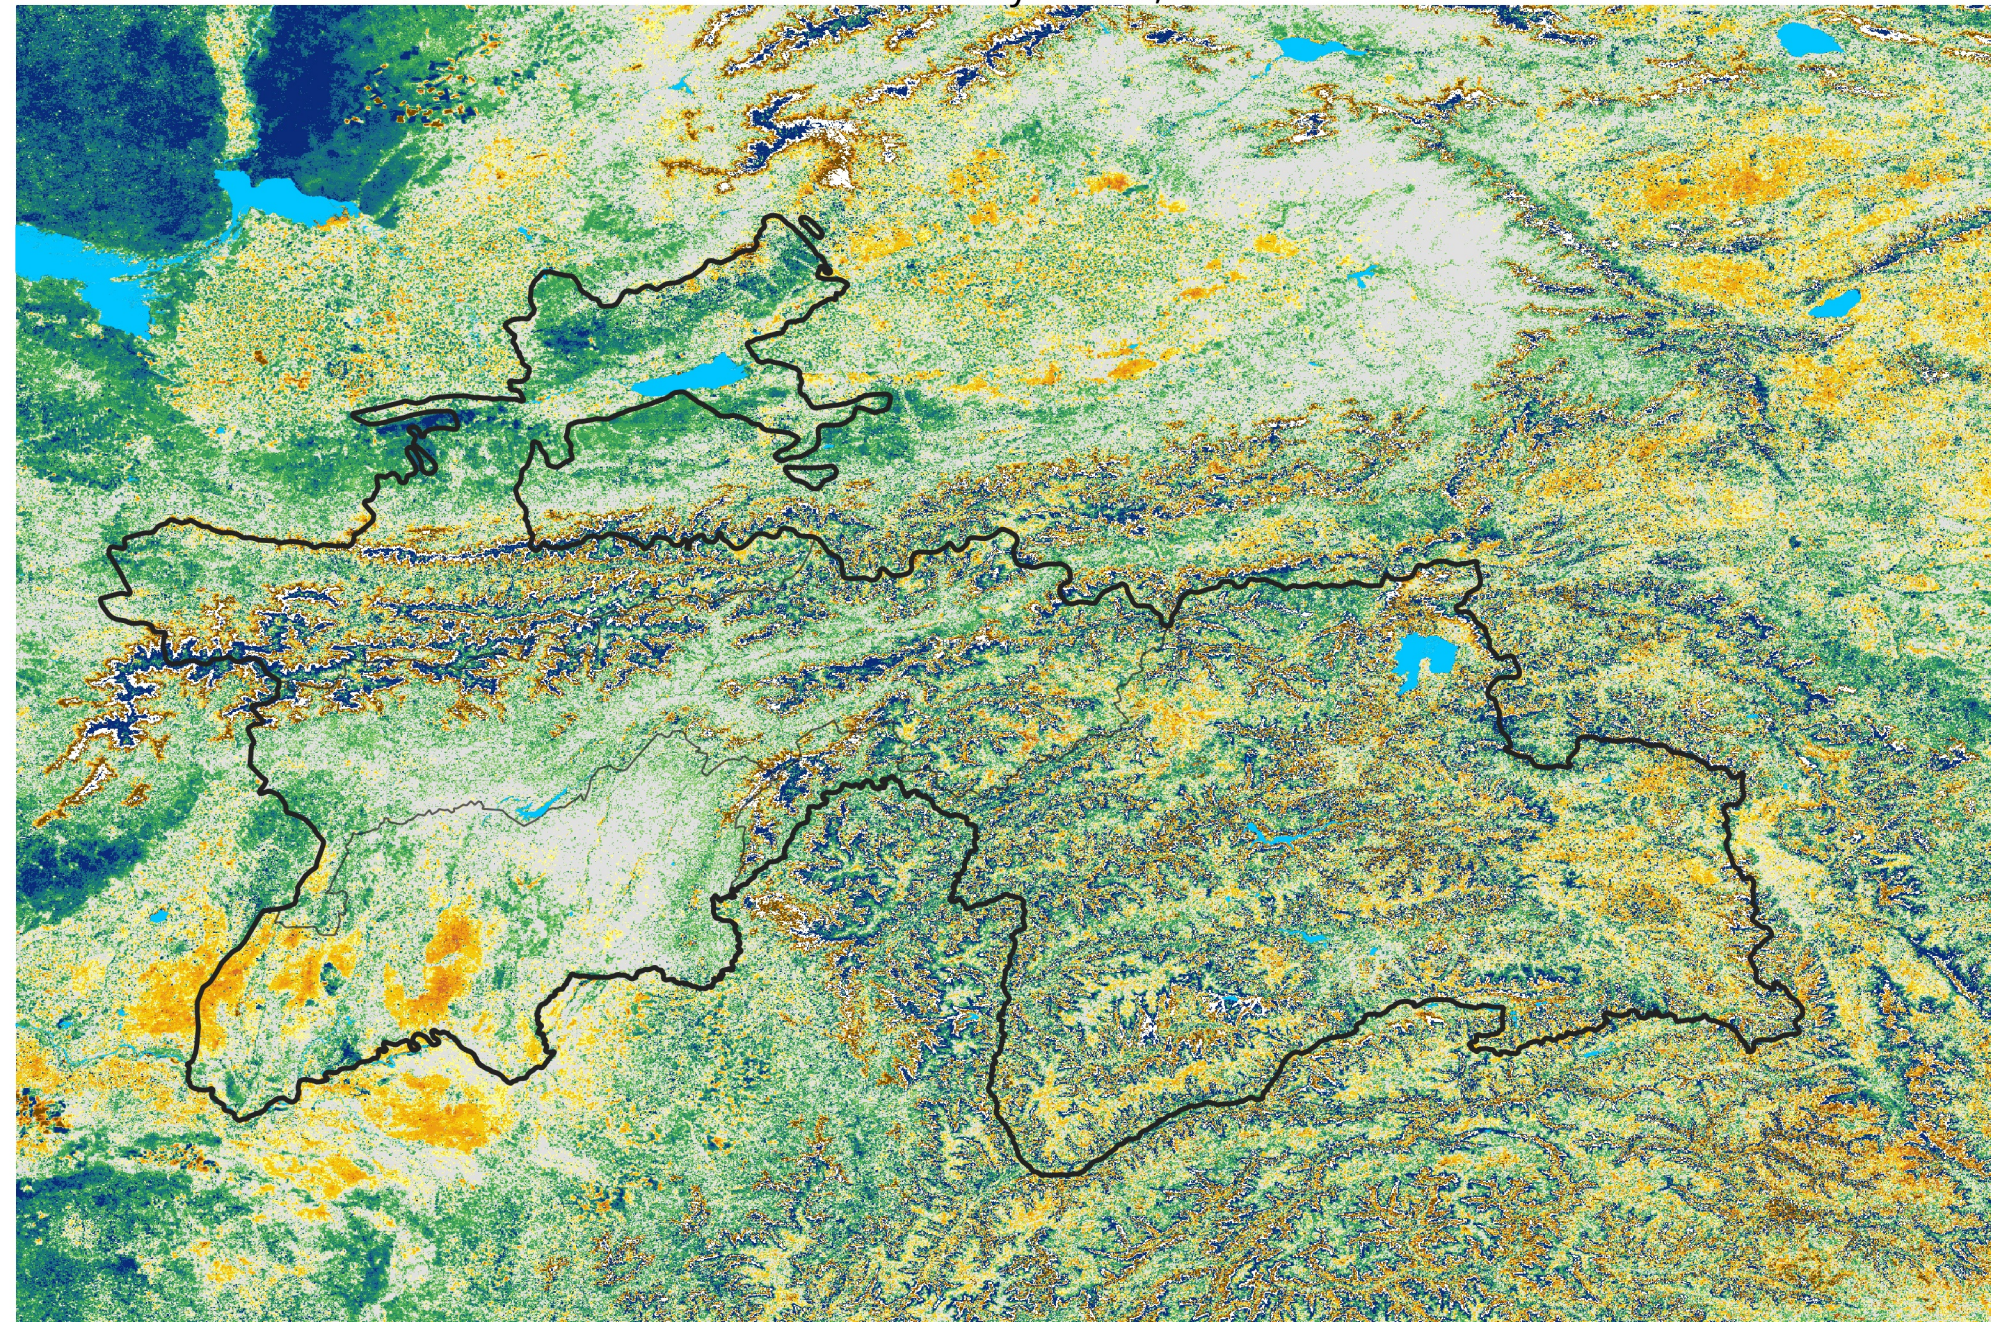

Tajikistan Percent of Mean NDVI

2019 / Mean (2012 - 2021)

Period 29 / May 16 - 25, 2019

Percent of Normal