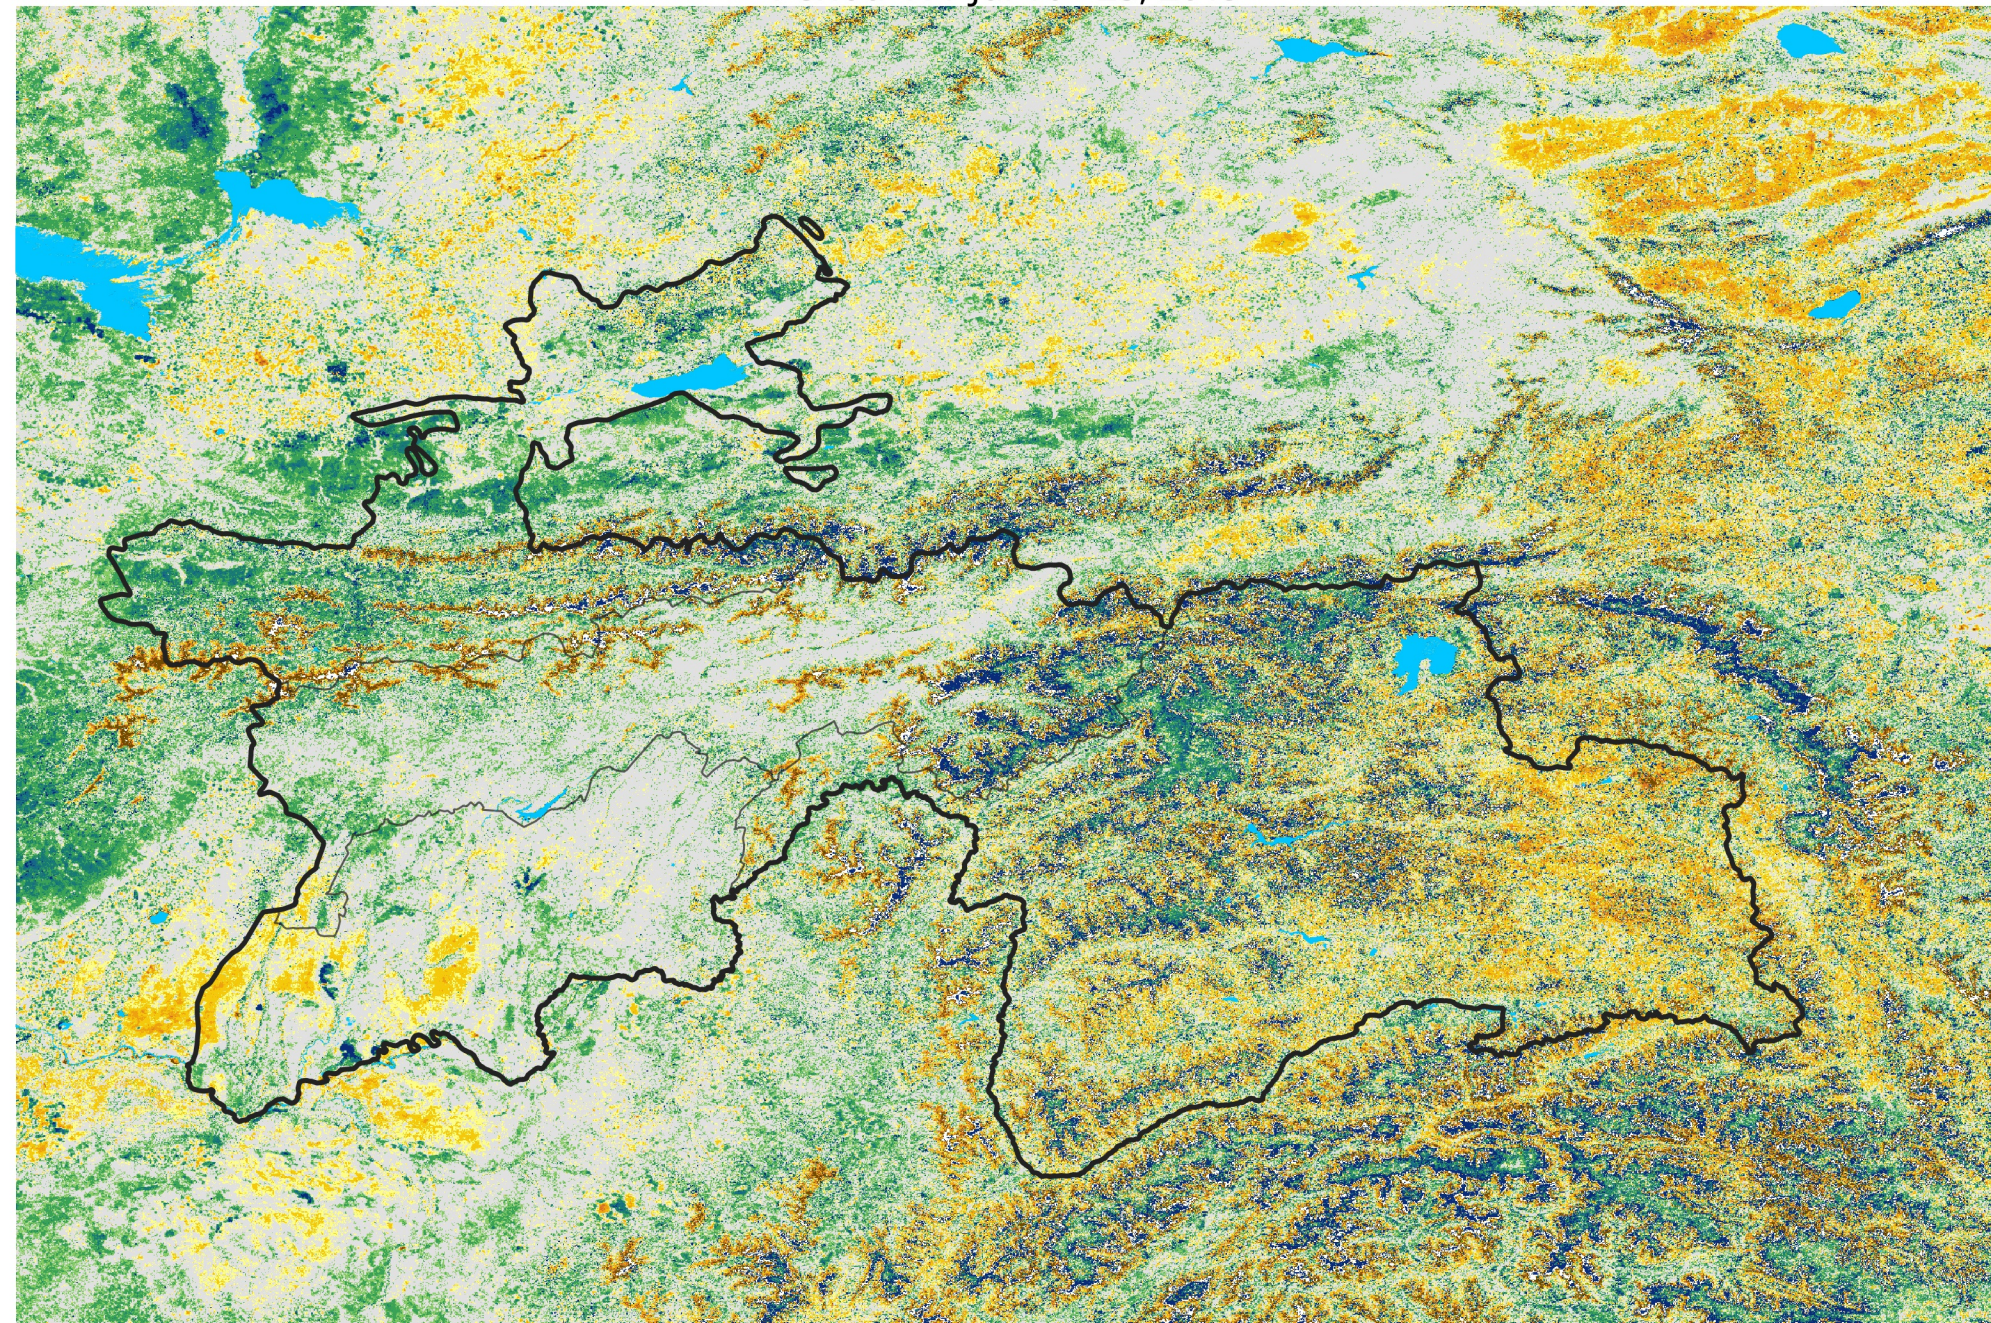

# Tajikistan Percent of Mean NDVI

2019 / Mean (2012 - 2021)

Period 41 / Jul 16 - 25, 2019