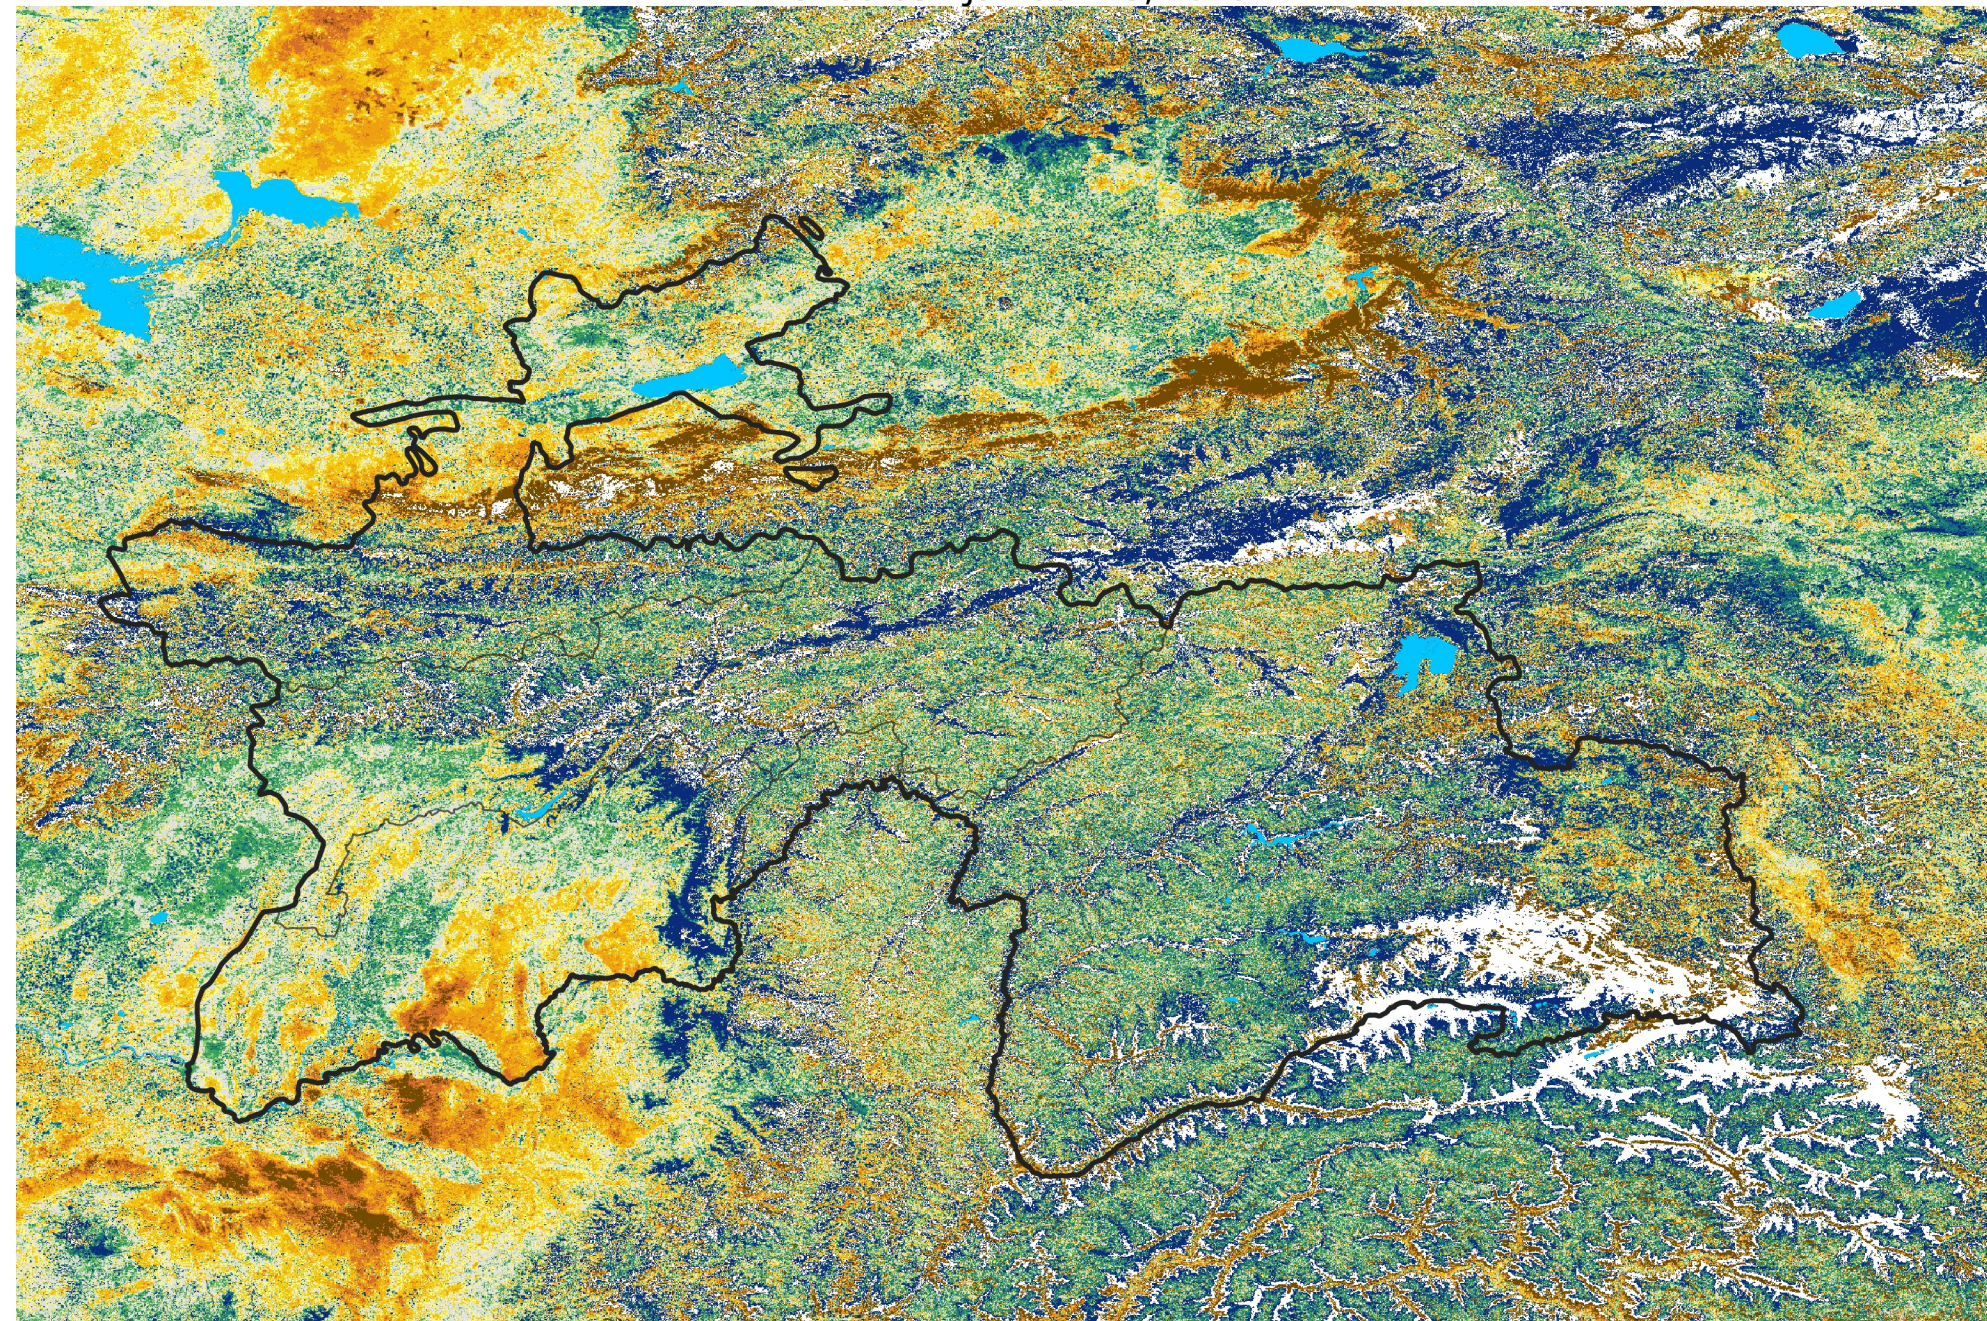

Tajikistan Percent of Mean NDVI

2020 / Mean (2012 - 2021)
Period 03 / Jan 06 - 15, 2020

Percent of Normal