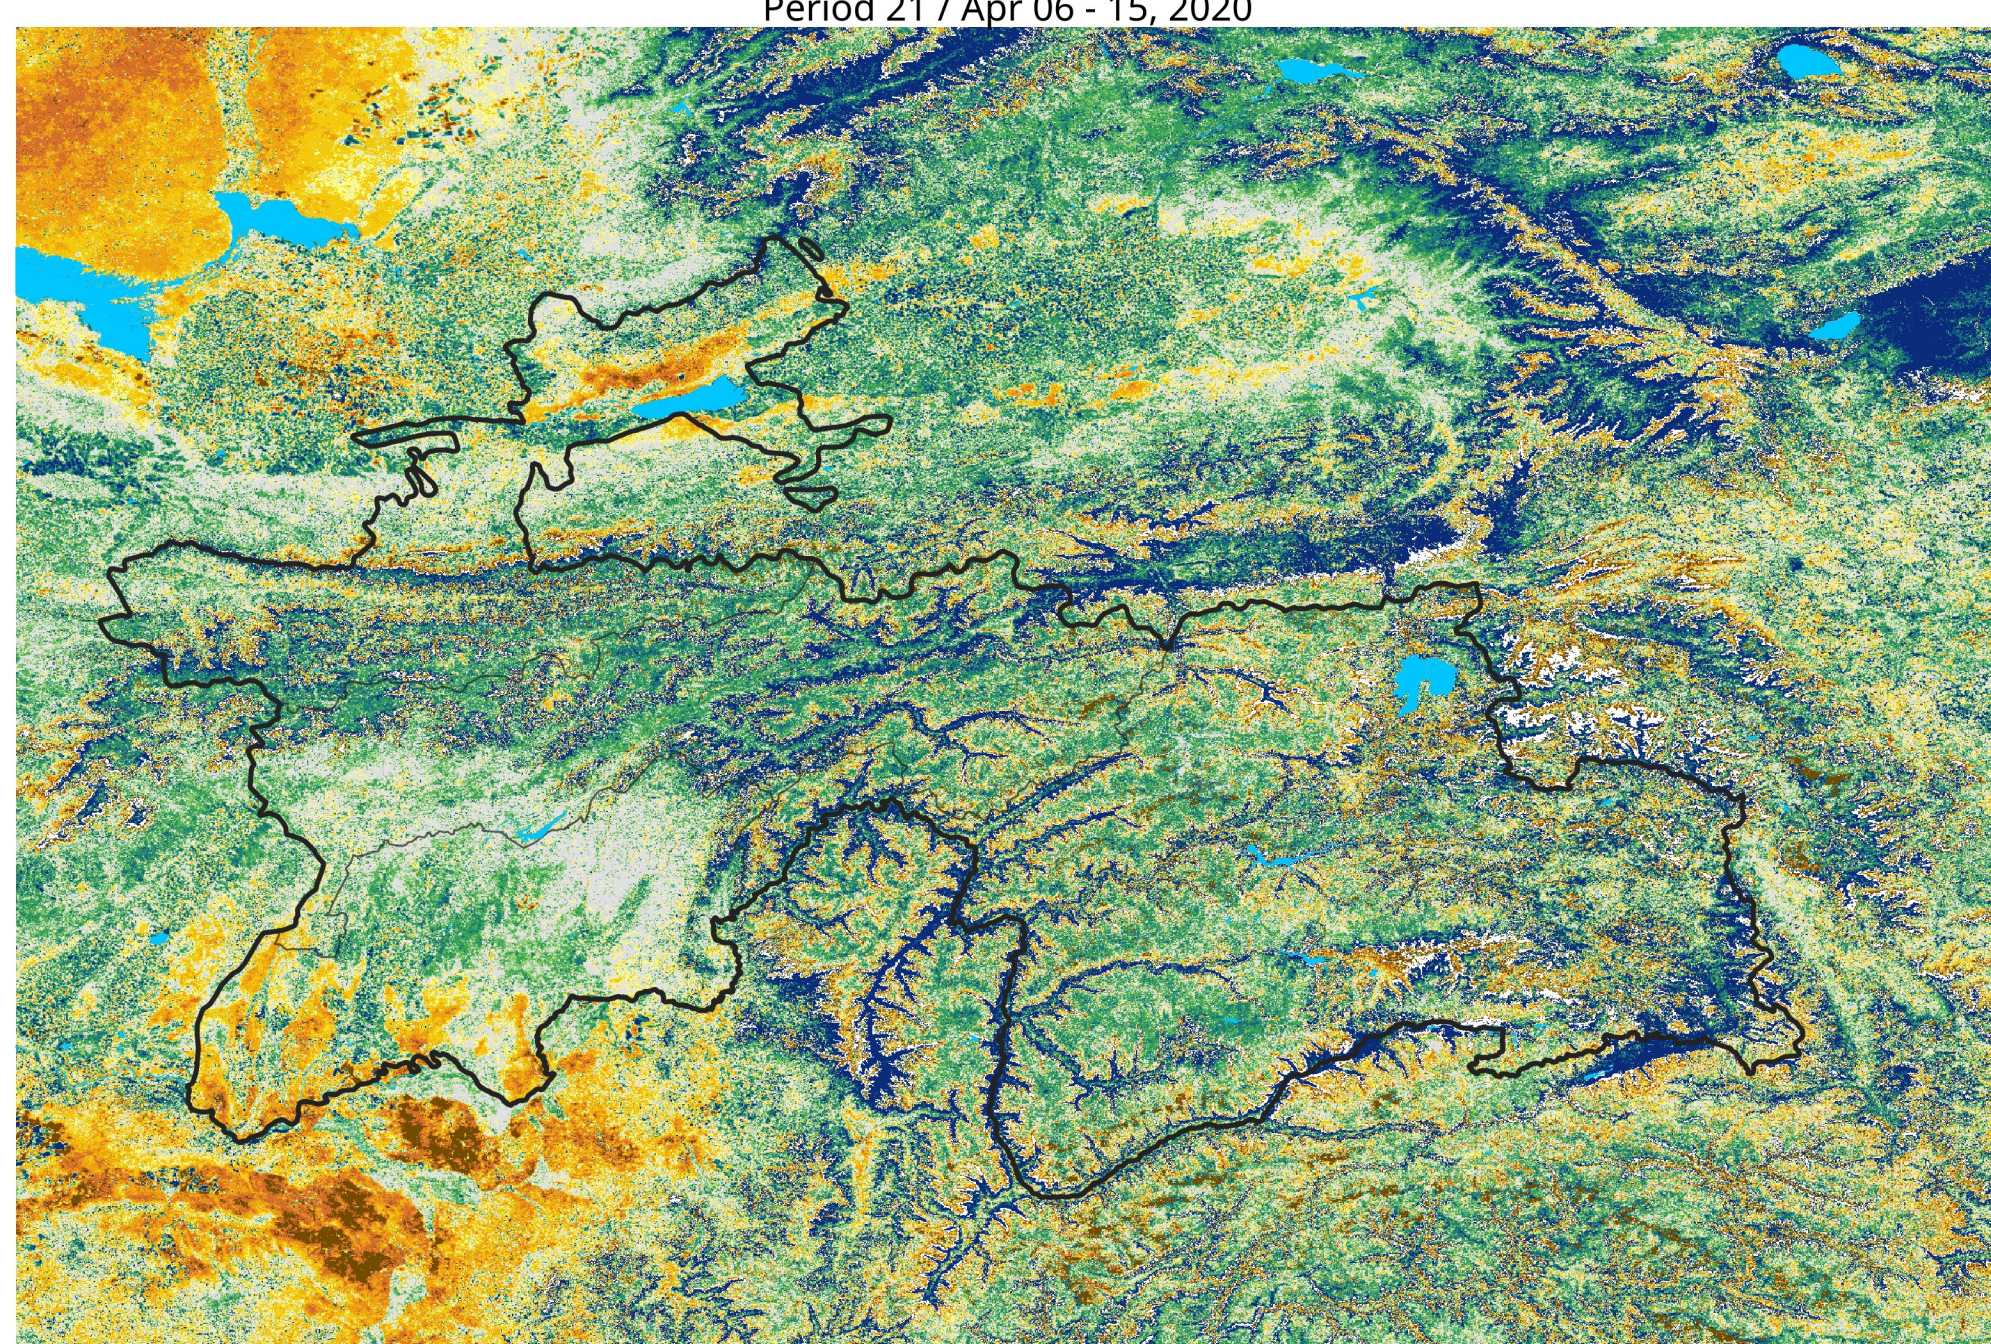

Tajikistan Percent of Mean NDVI

2020 / Mean (2012 - 2021)
Period 21 / Apr 06 - 15, 2020

Percent of Normal