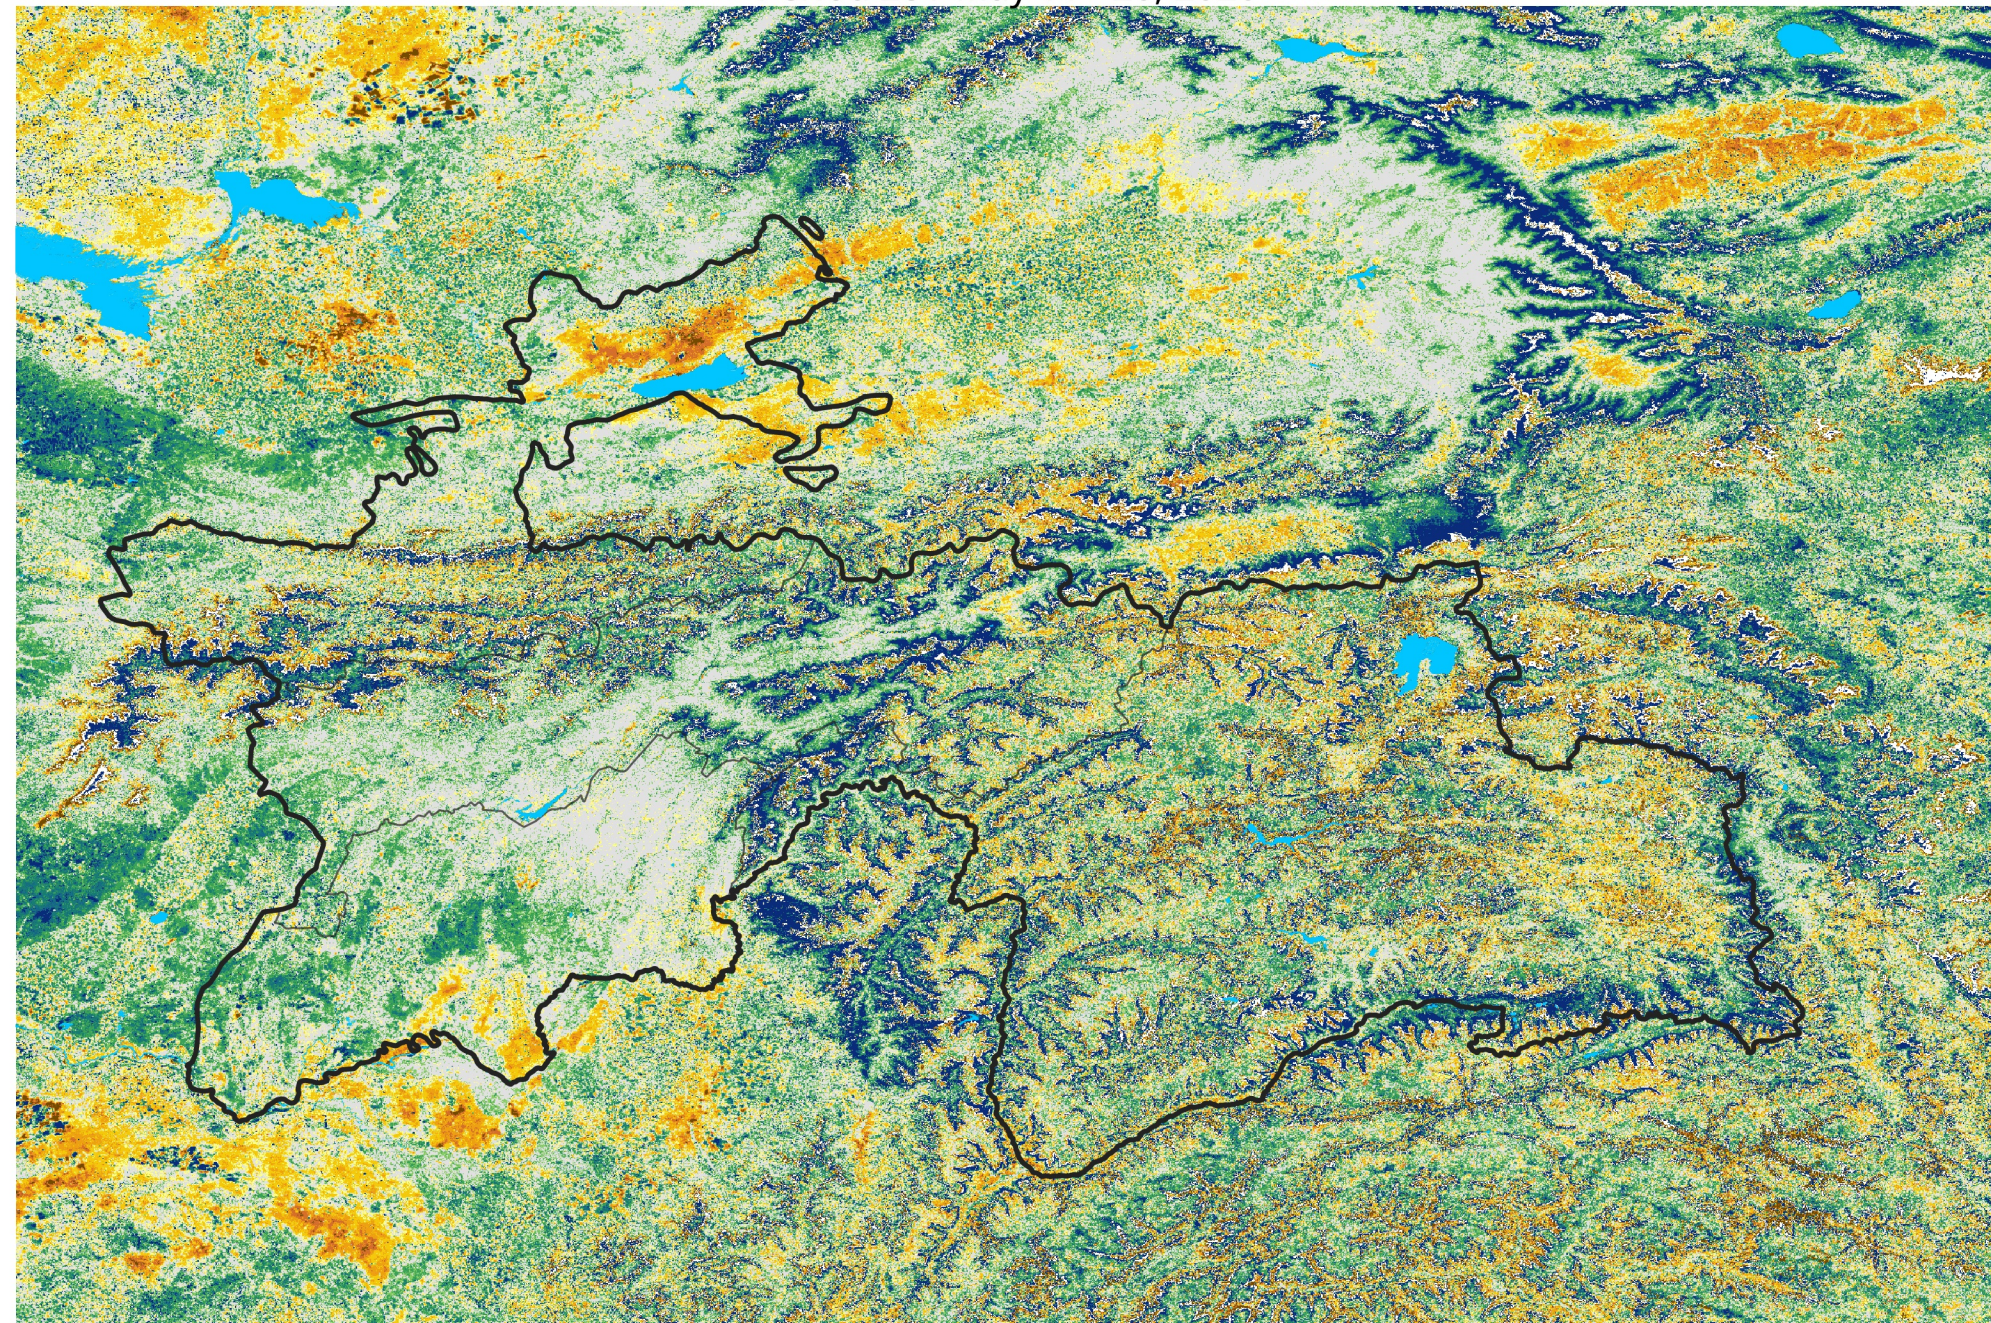

Tajikistan Percent of Mean NDVI

2020 / Mean (2012 - 2021)

Period 28 / May 11 - 20, 2020

Percent of Normal