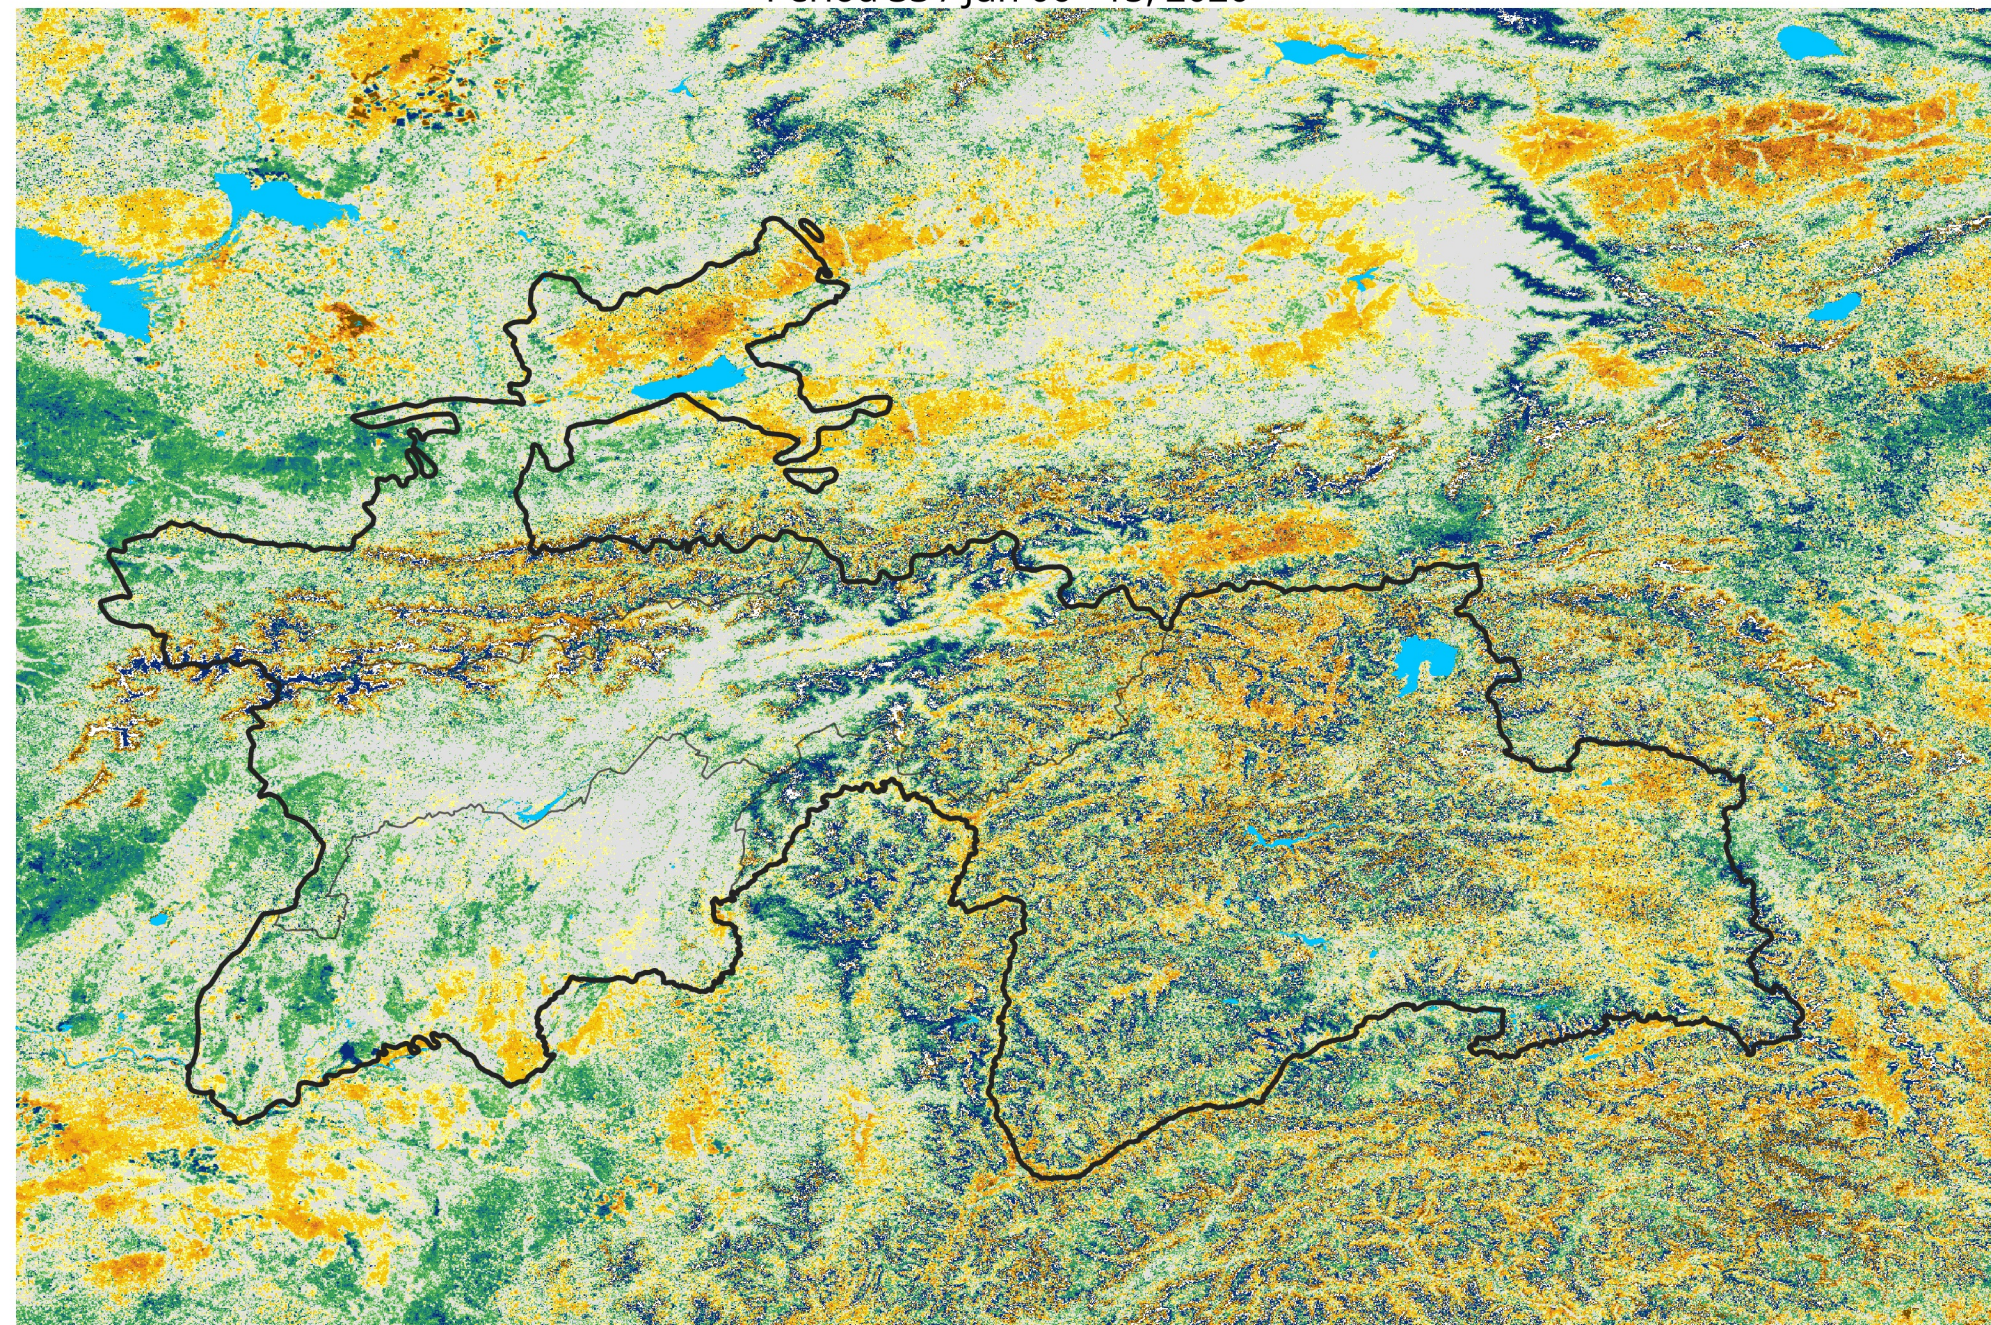

Tajikistan Percent of Mean NDVI

2020 / Mean (2012 - 2021)
Period 33 / Jun 06 - 15, 2020

Percent of Normal