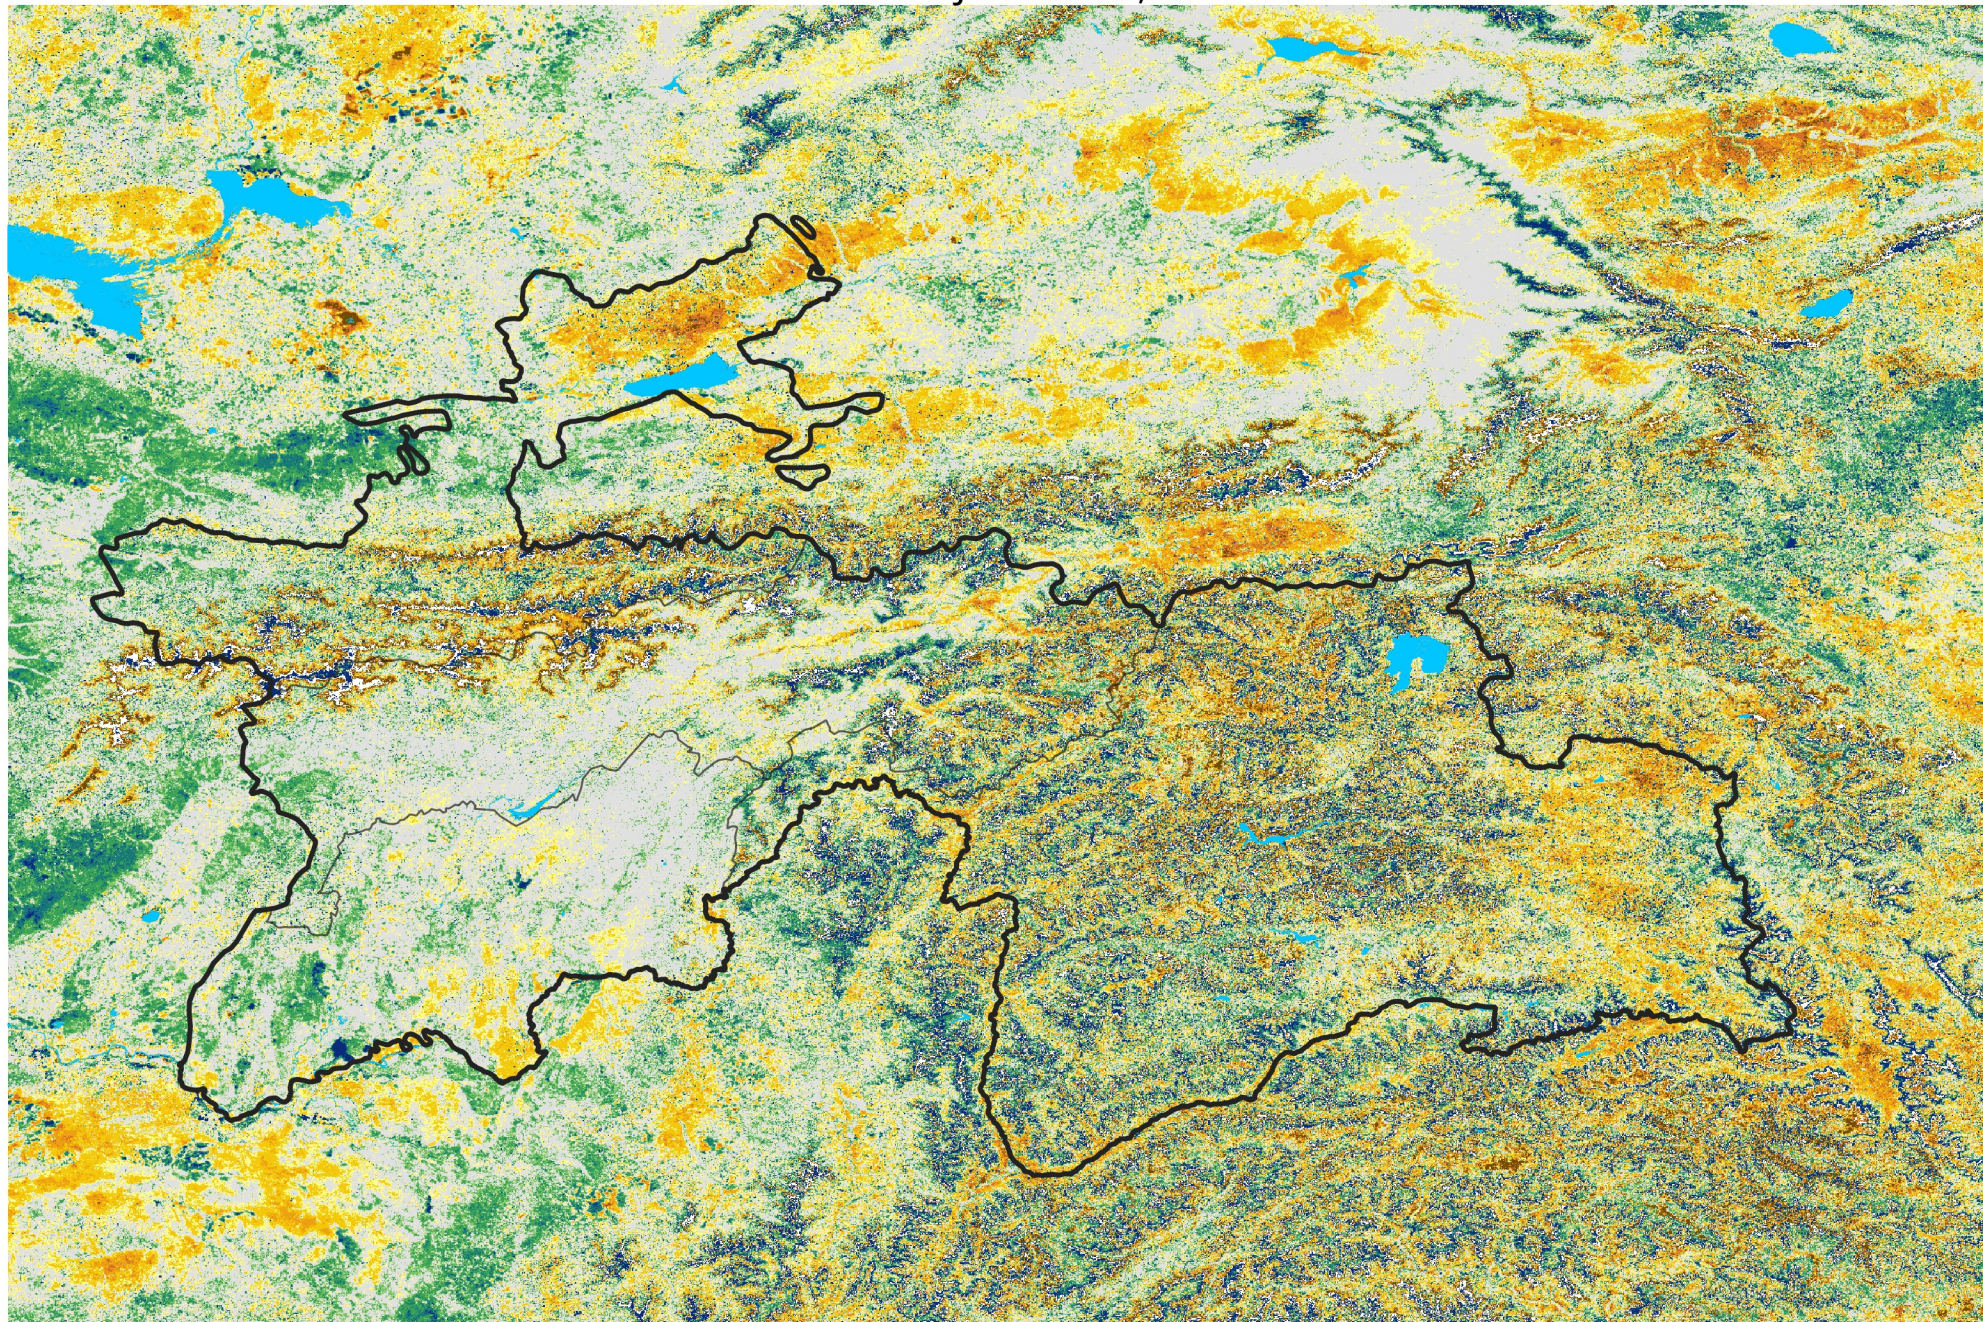

Tajikistan Percent of Mean NDVI

2020 / Mean (2012 - 2021)
Period 35 / Jun 16 - 25, 2020

Percent of Normal