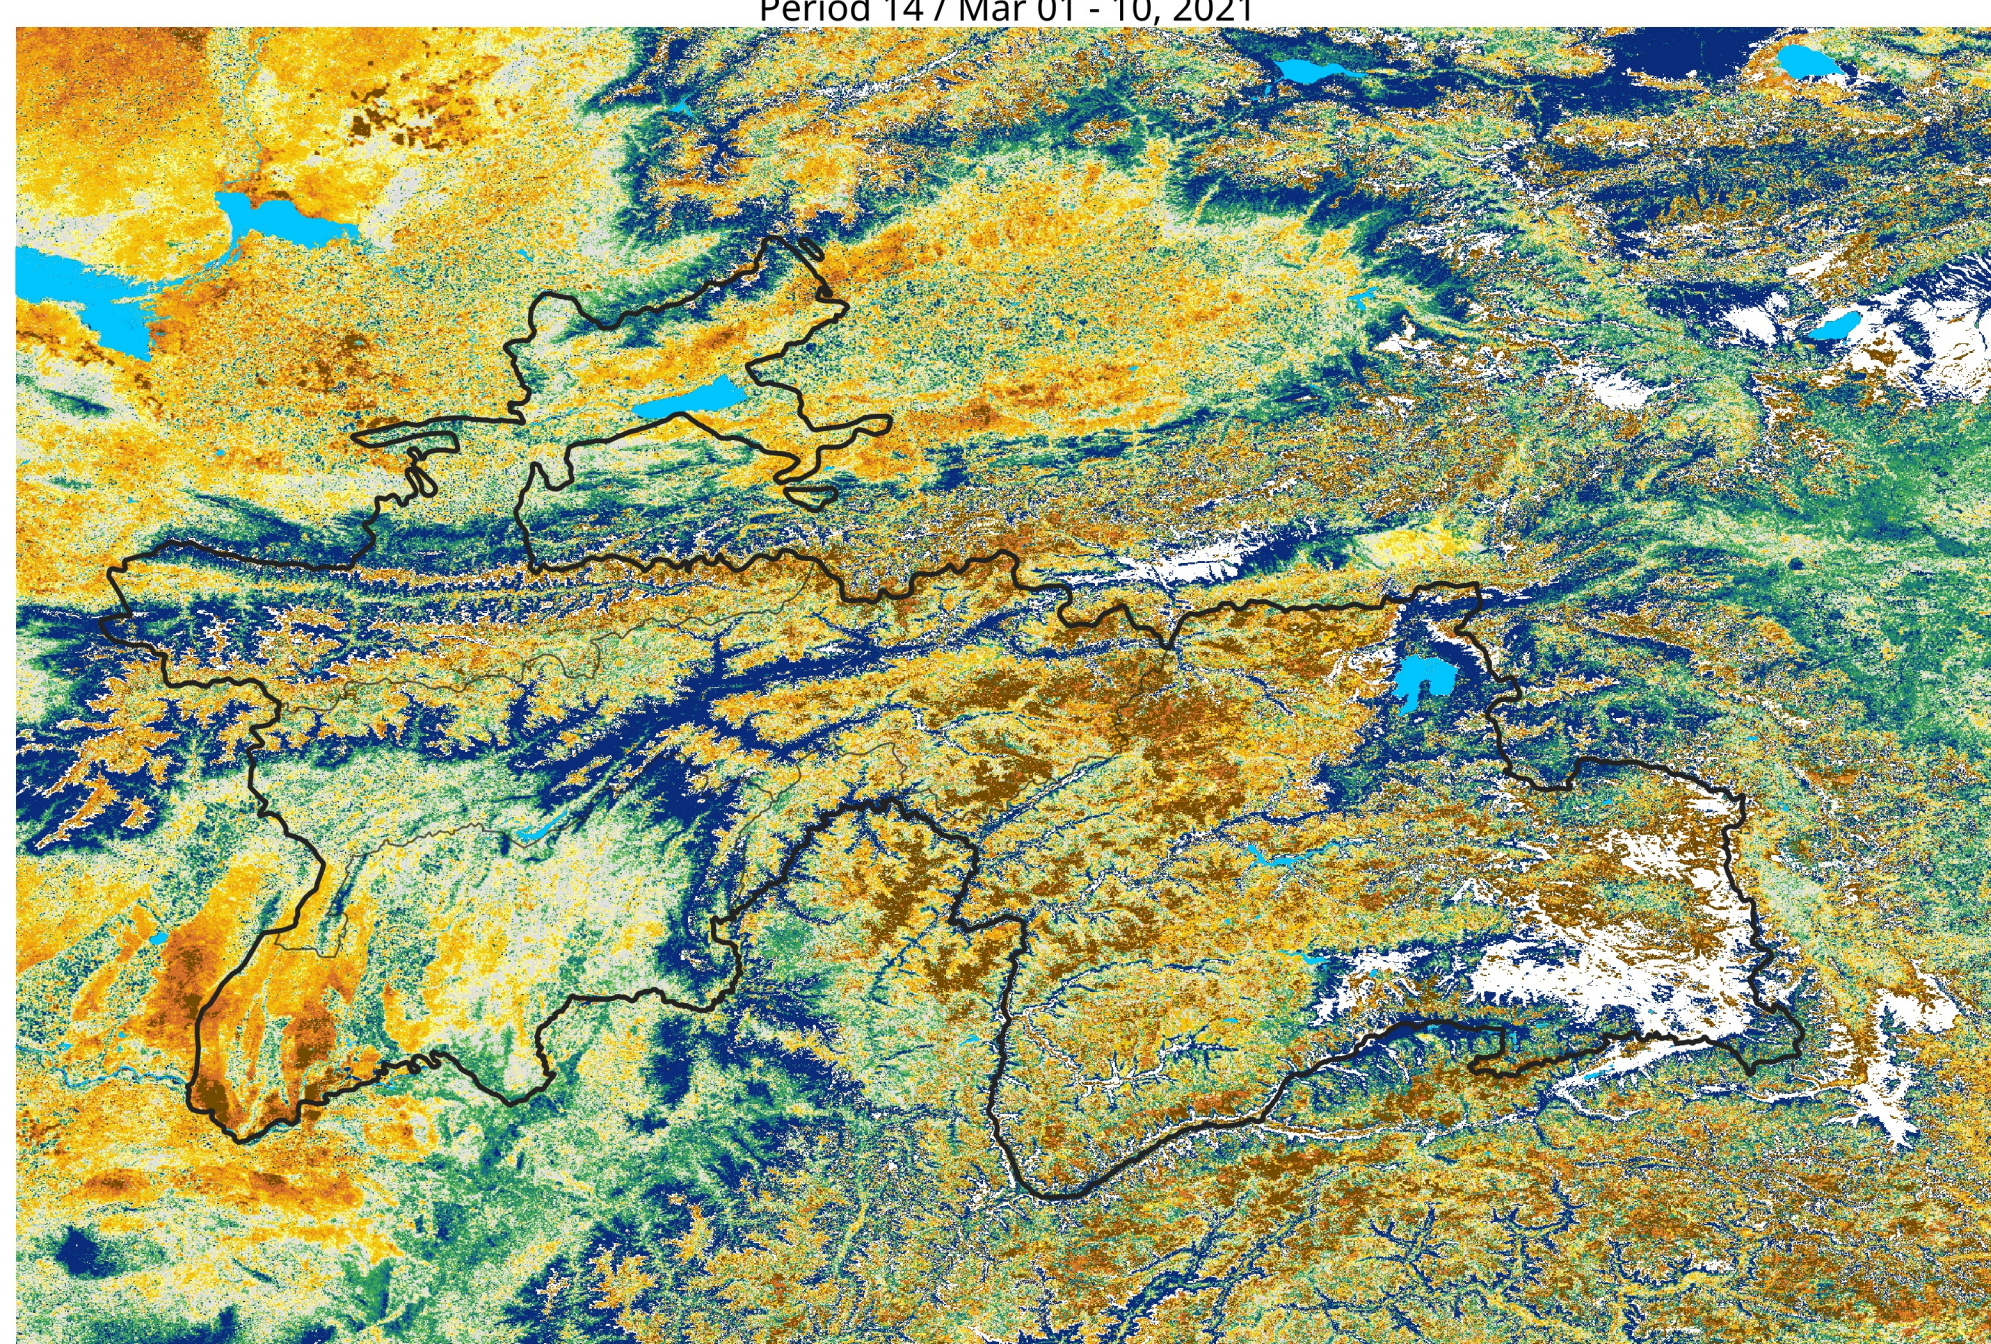

# Tajikistan Percent of Mean NDVI

2021 / Mean (2012 - 2021)  
Period 14 / Mar 01 - 10, 2021