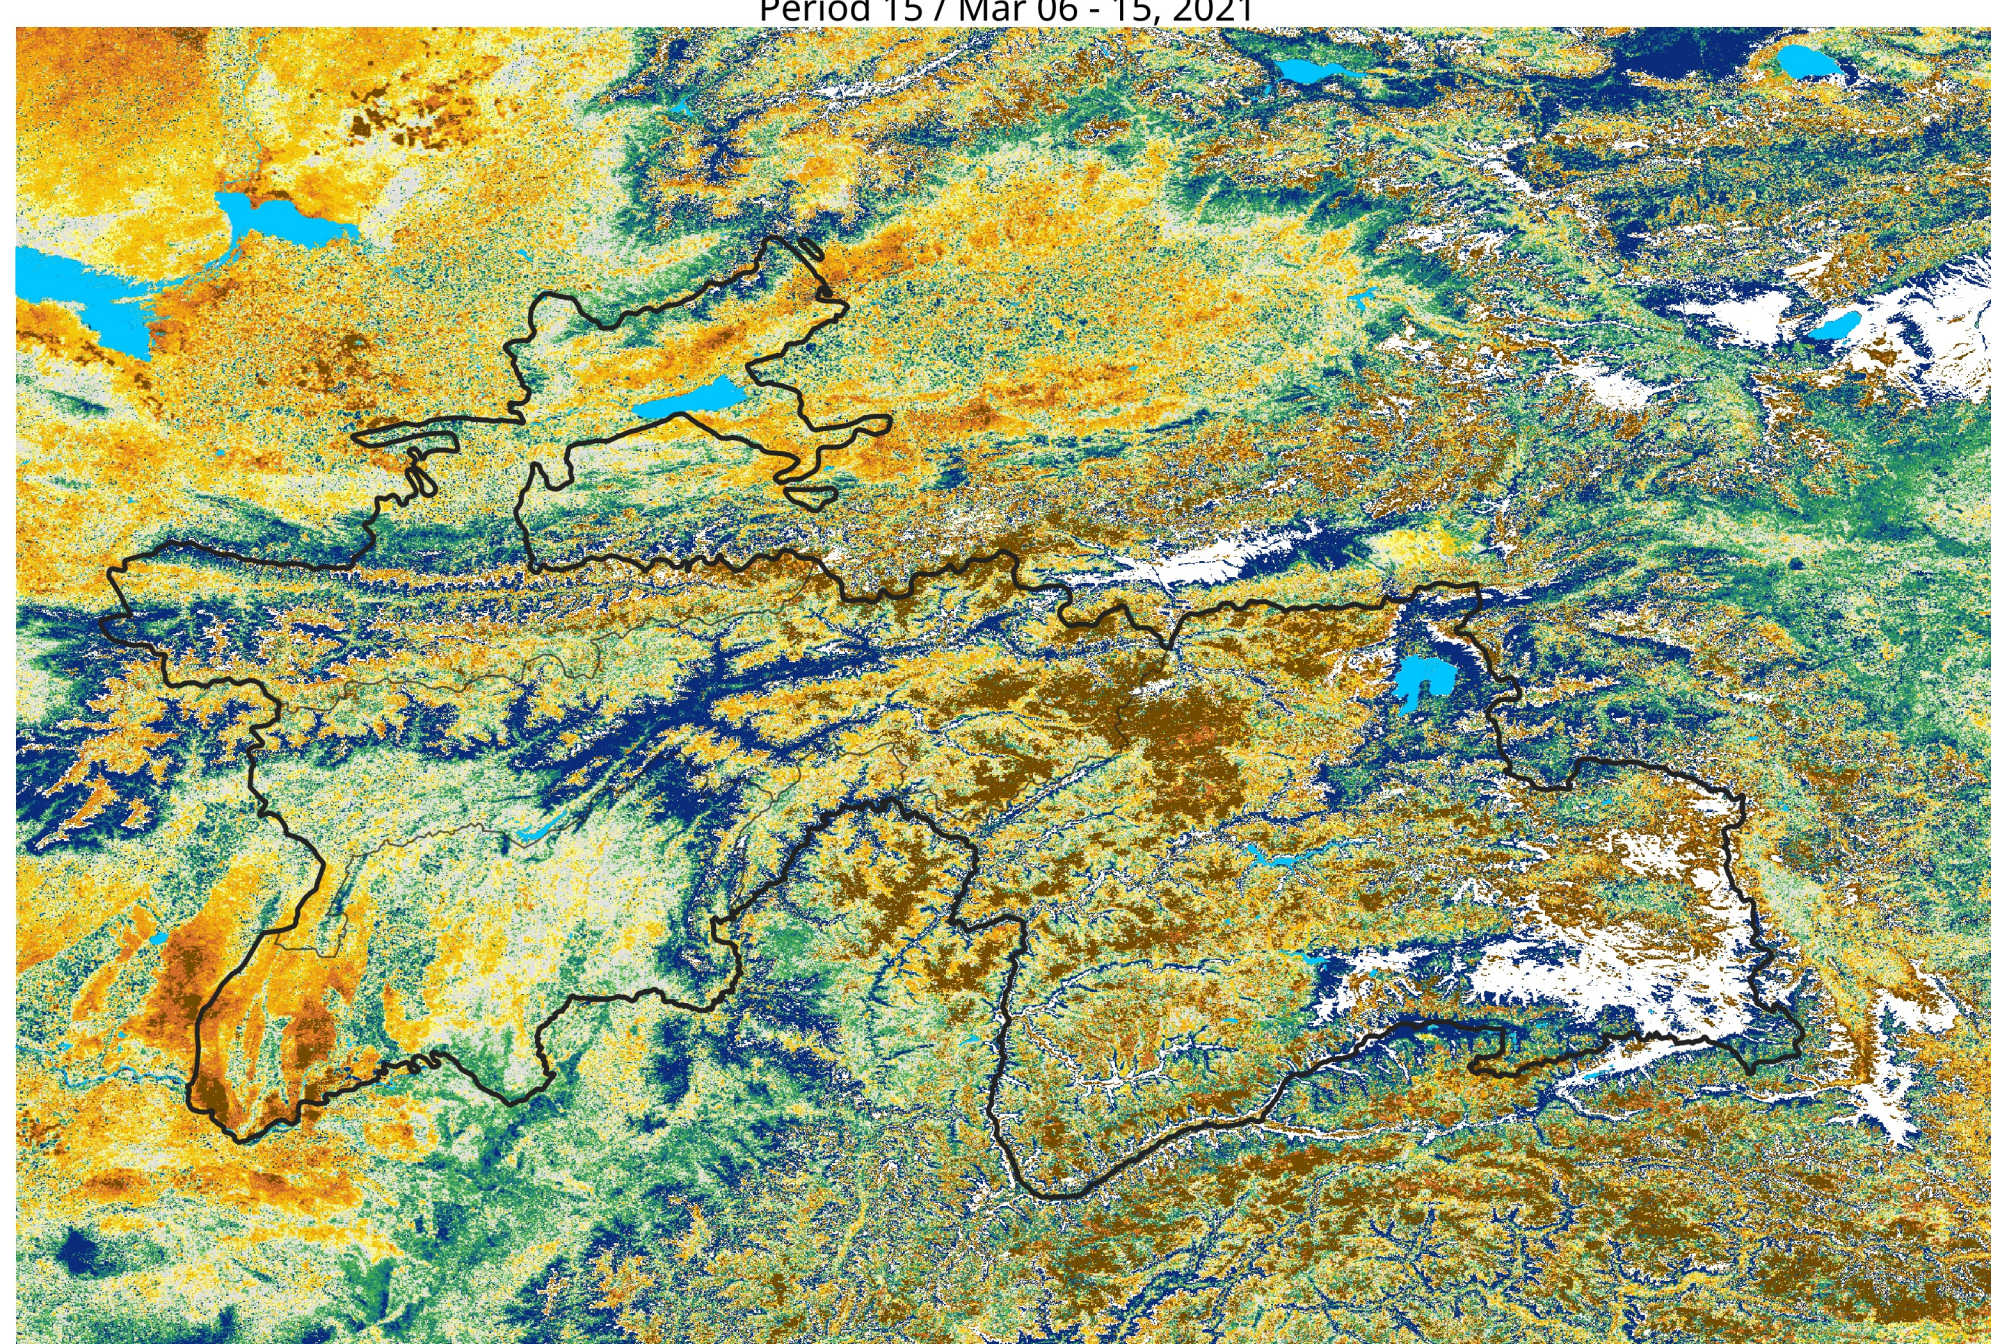

Tajikistan Percent of Mean NDVI

2021 / Mean (2012 - 2021)
Period 15 / Mar 06 - 15, 2021

Percent of Normal