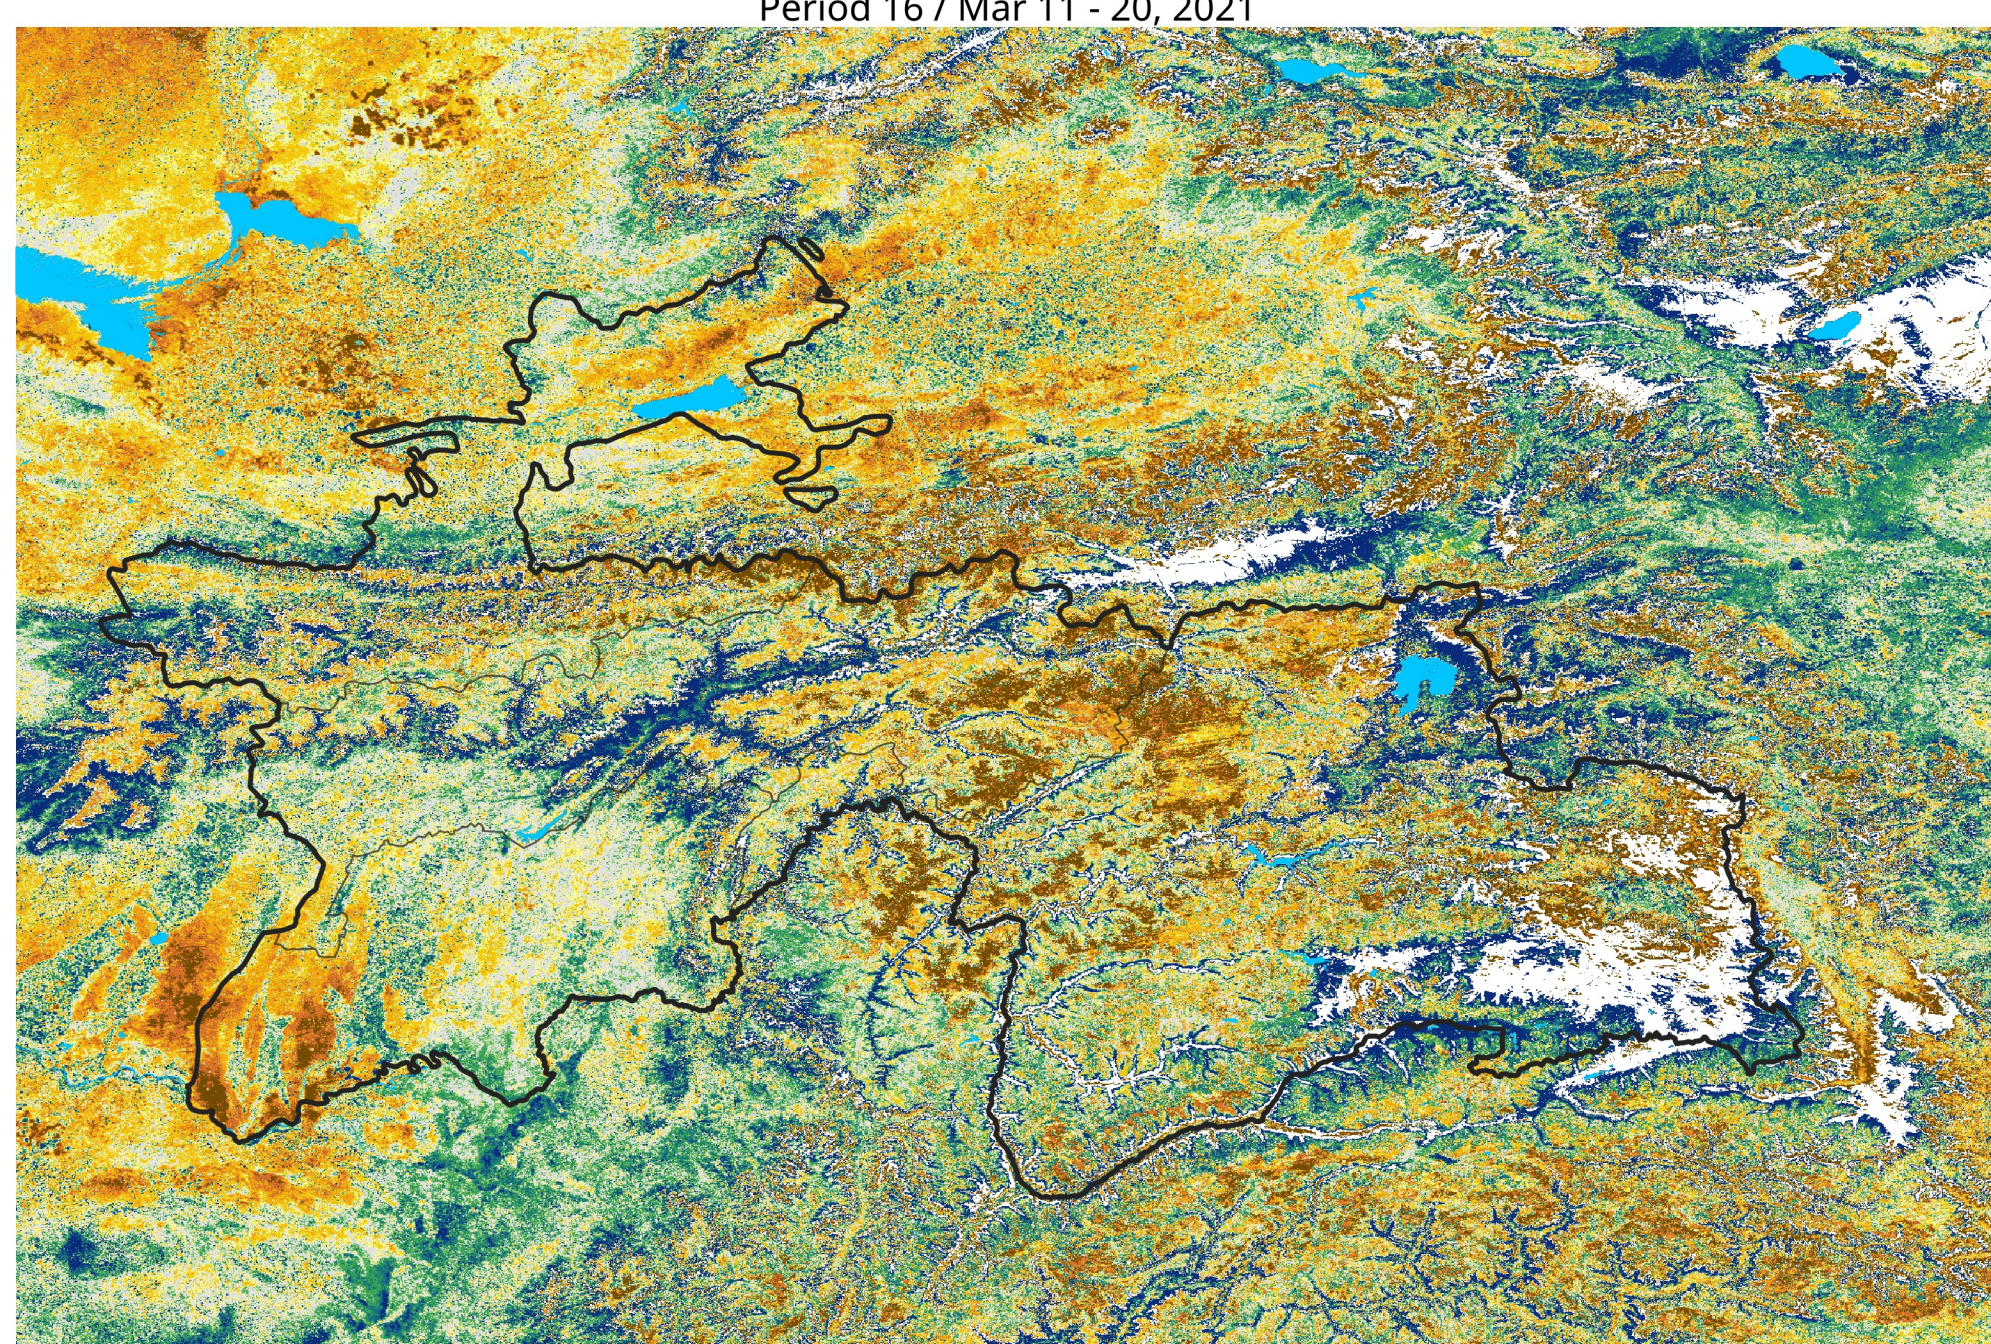

Tajikistan Percent of Mean NDVI

2021 / Mean (2012 - 2021)
Period 16 / Mar 11 - 20, 2021

Percent of Normal