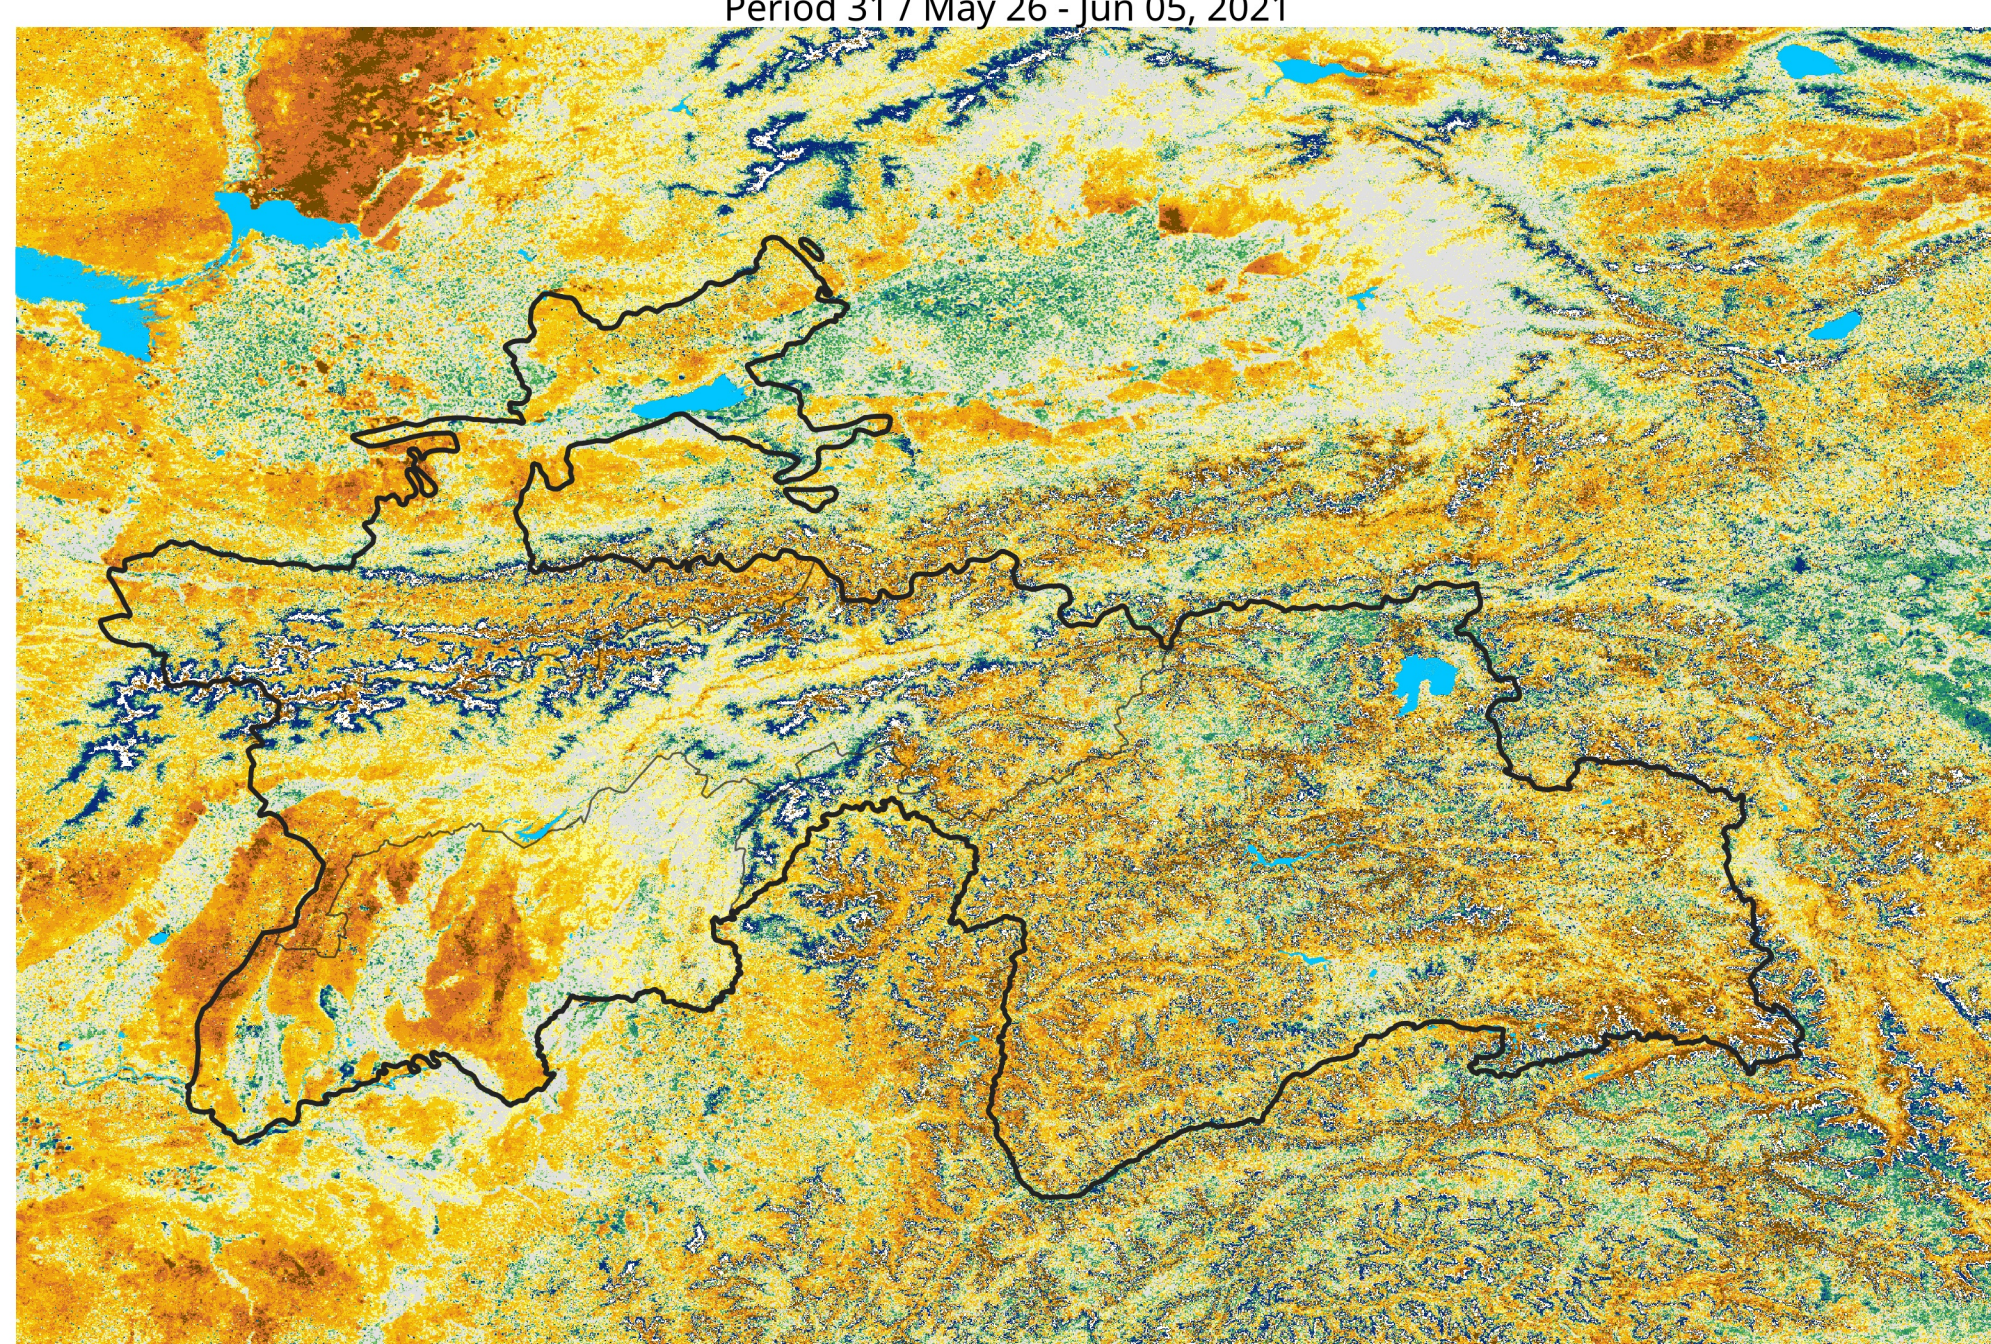

Tajikistan Percent of Mean NDVI

2021 / Mean (2012 - 2021)
Period 31 / May 26 - Jun 05, 2021

Percent of Normal