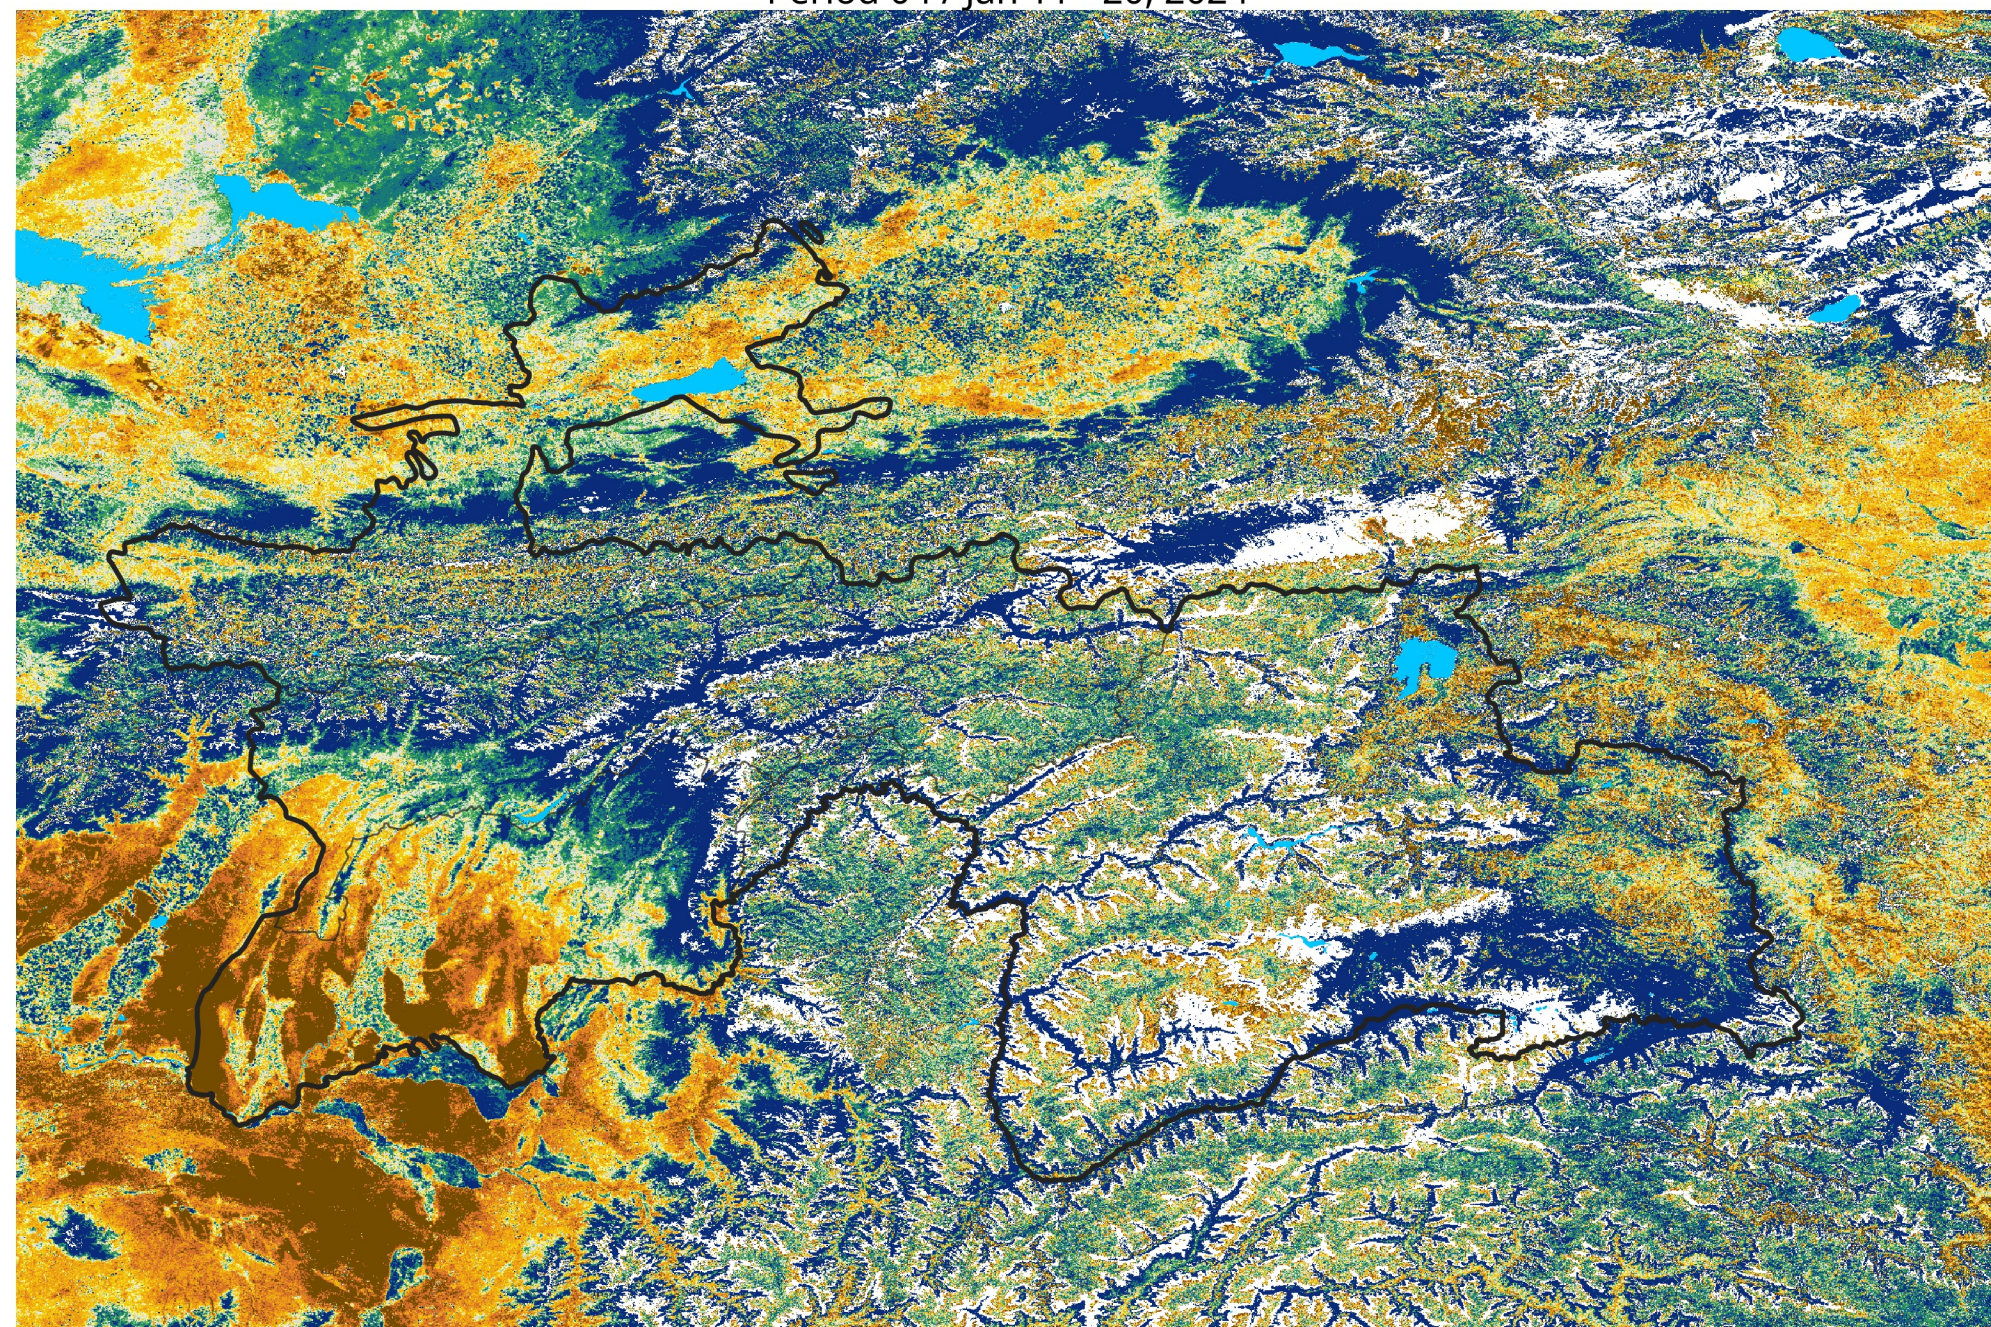

Tajikistan Percent of Mean NDVI

2024 / Mean (2012 - 2021)
Period 04 / Jan 11 - 20, 2024

Percent of Normal