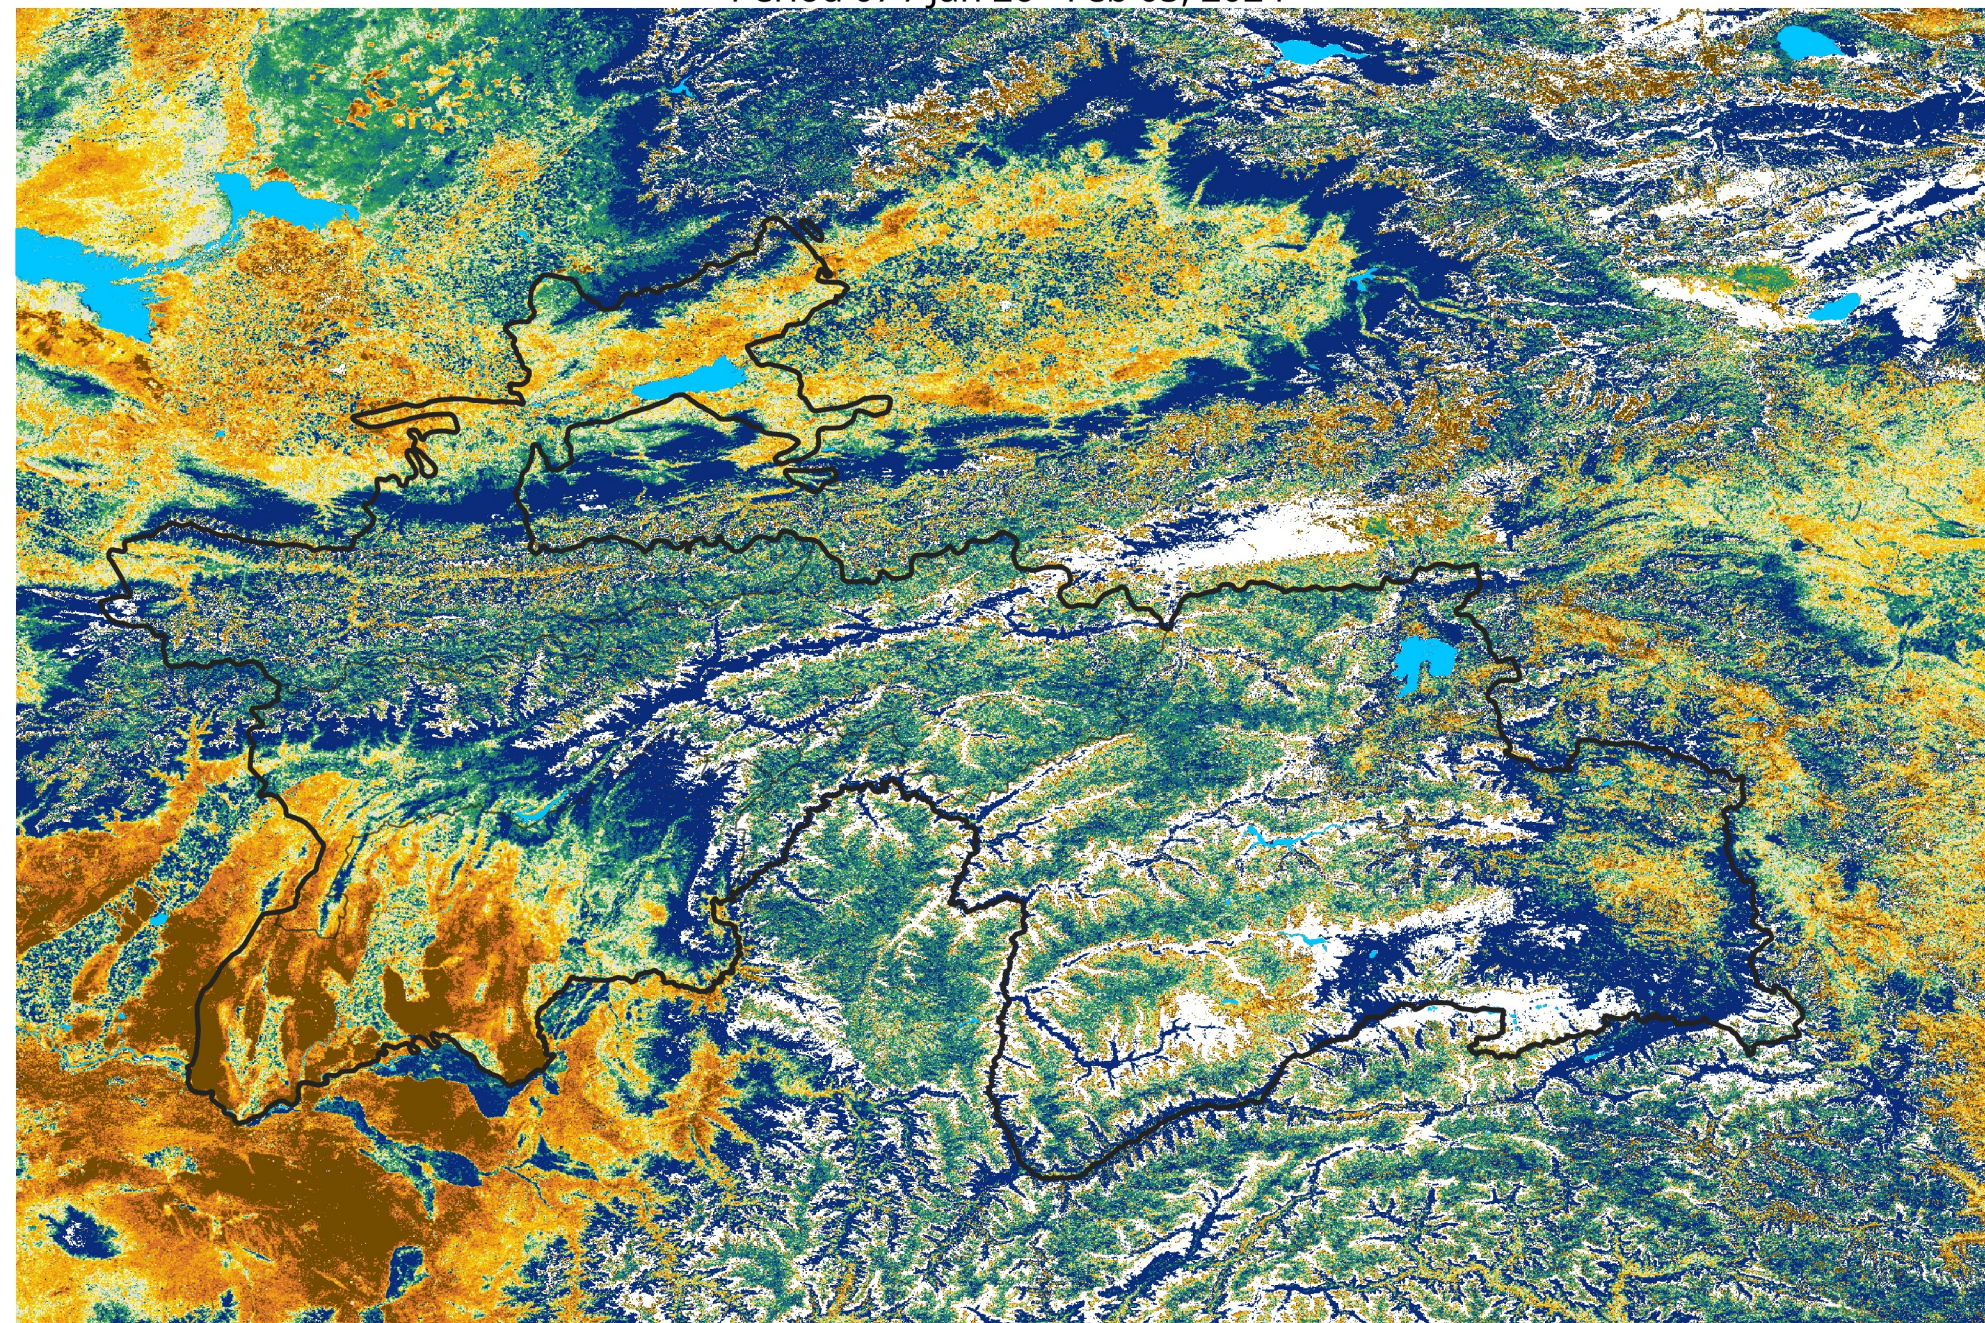

Tajikistan Percent of Mean NDVI

2024 / Mean (2012 - 2021)

Period 07 / Jan 26 - Feb 05, 2024

Percent of Normal