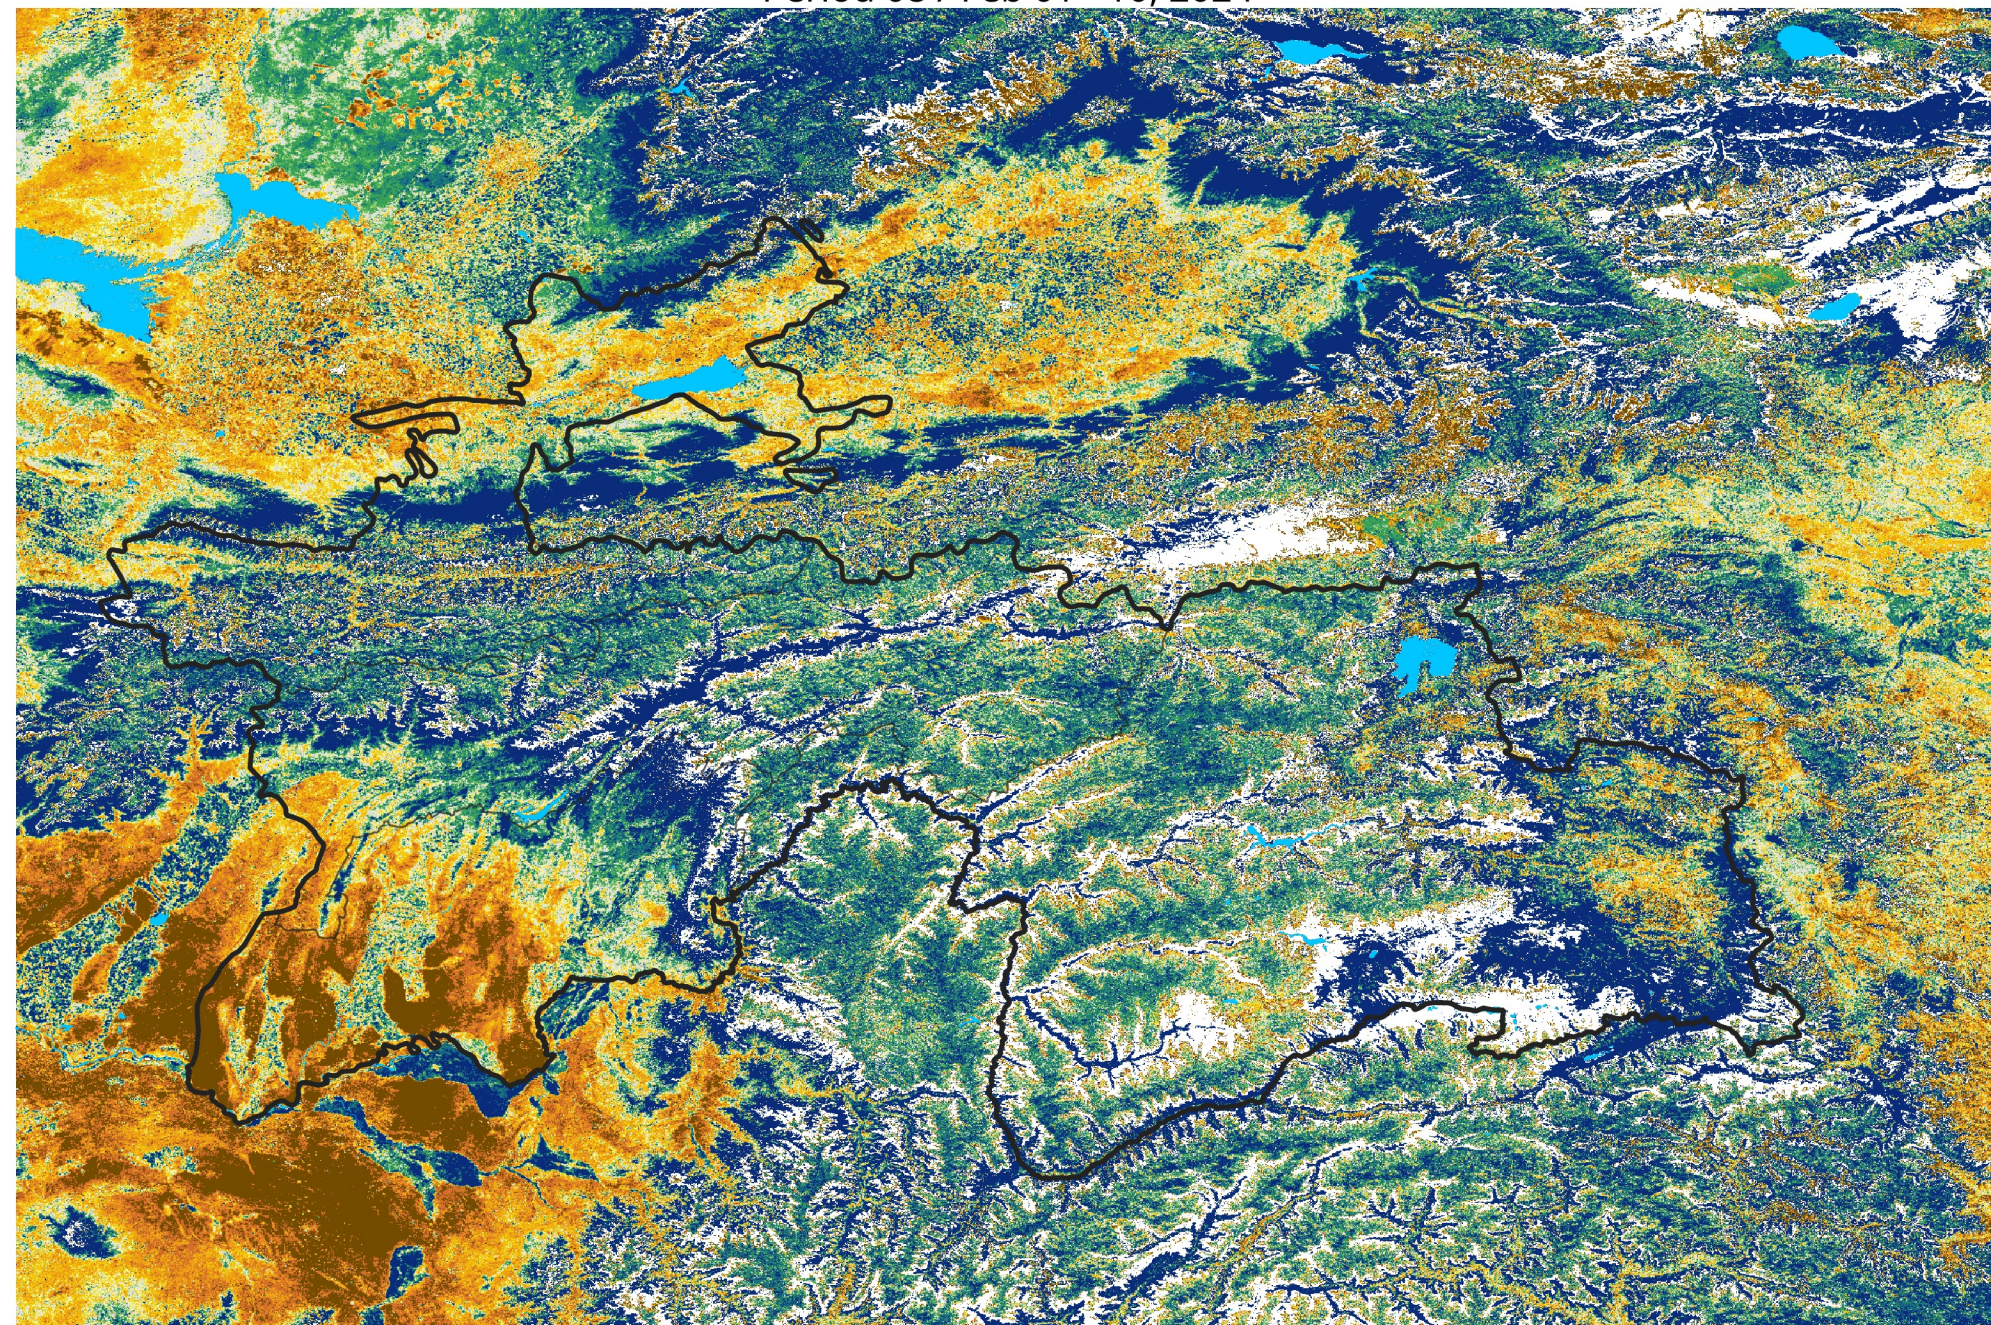

Tajikistan Percent of Mean NDVI

2024 / Mean (2012 - 2021)
Period 08 / Feb 01 - 10, 2024

Percent of Normal