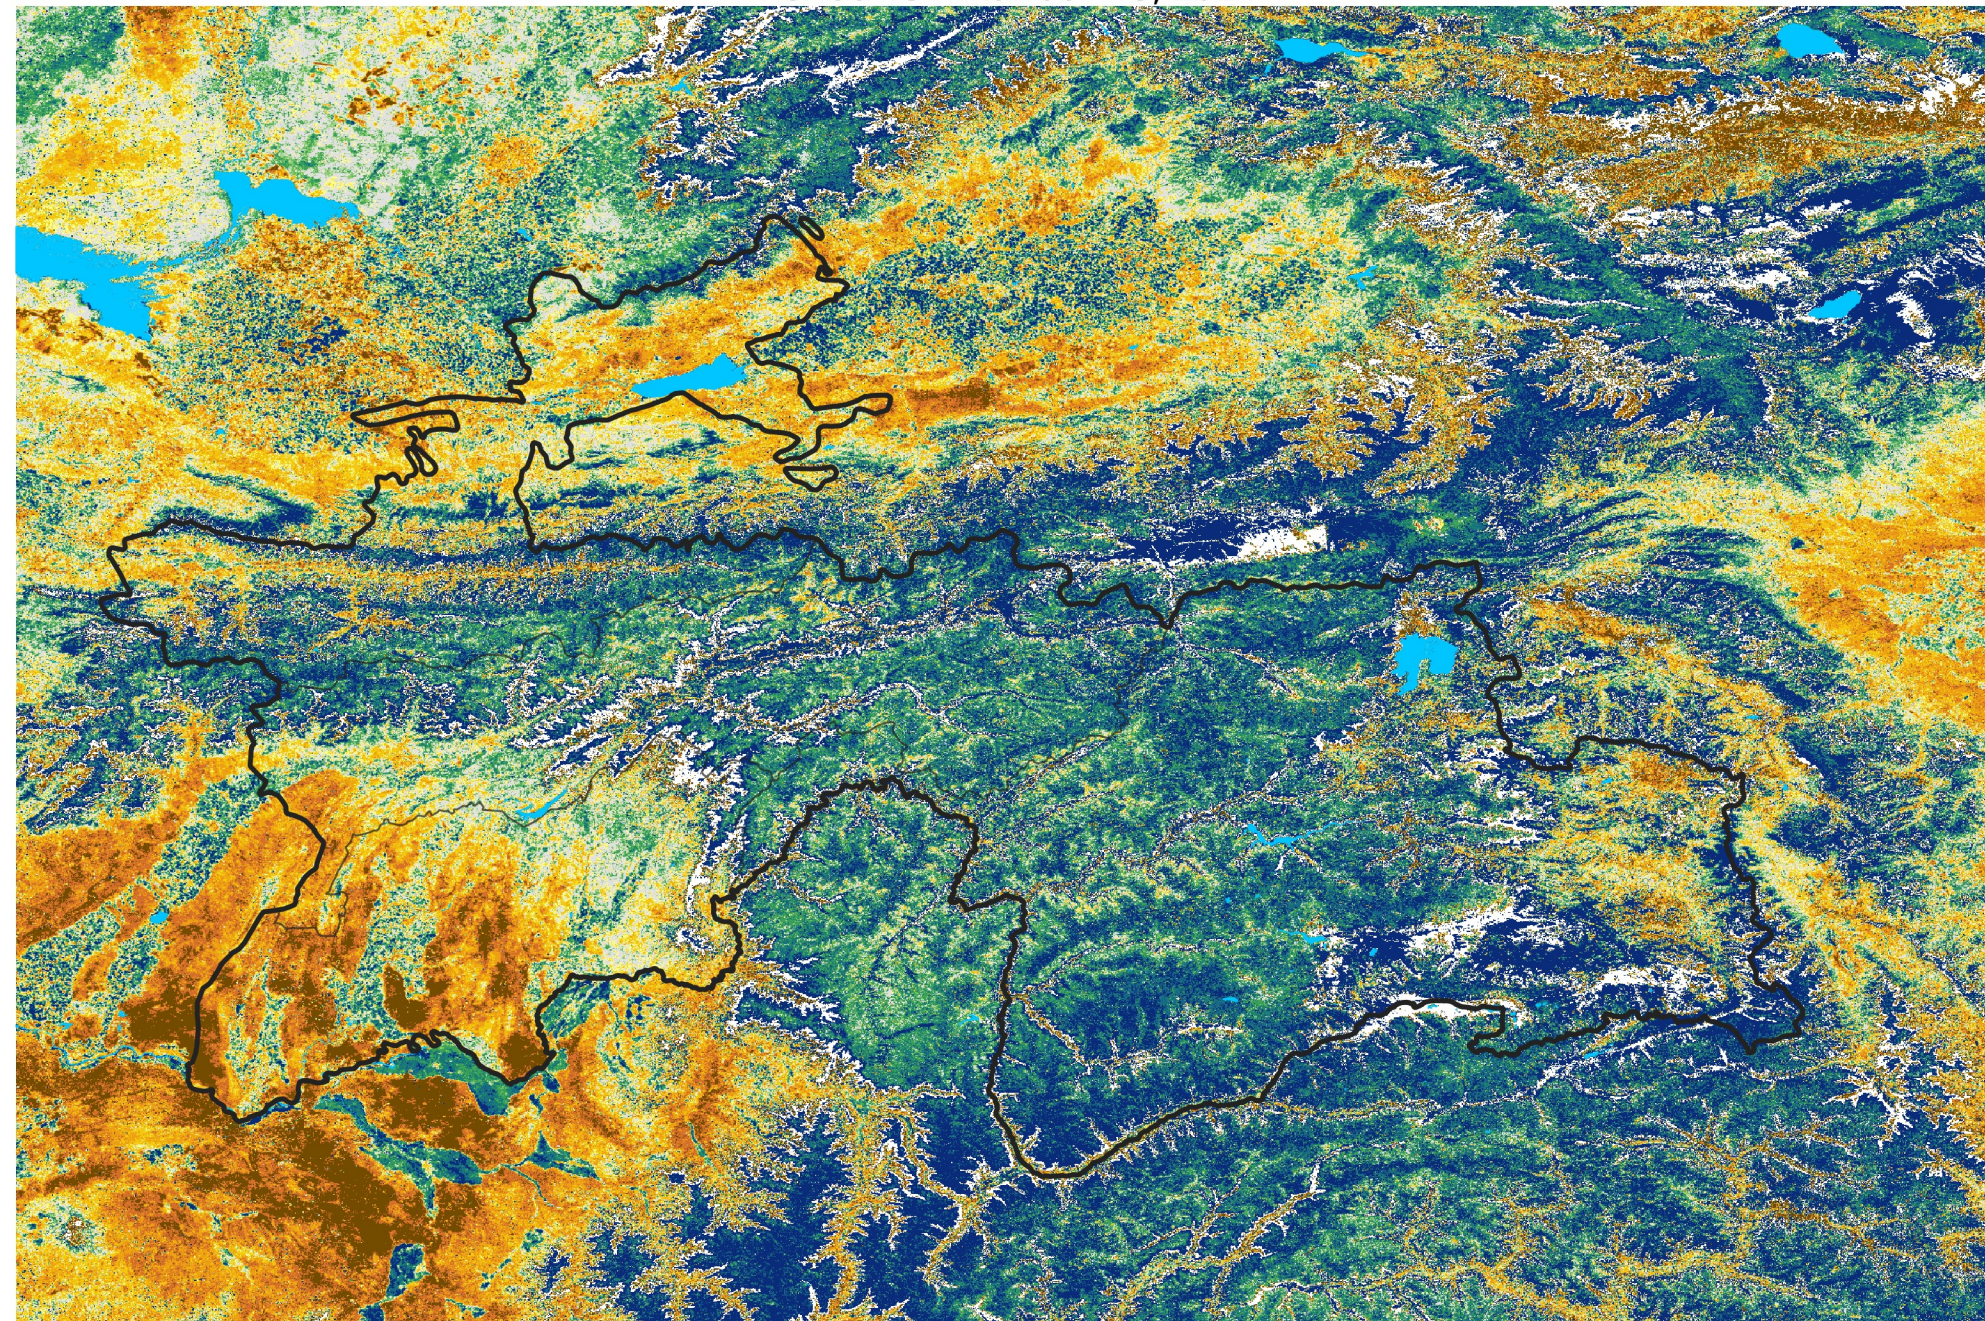

Tajikistan Percent of Mean NDVI

2024 / Mean (2012 - 2021)
Period 15 / Mar 06 - 15, 2024

Percent of Normal