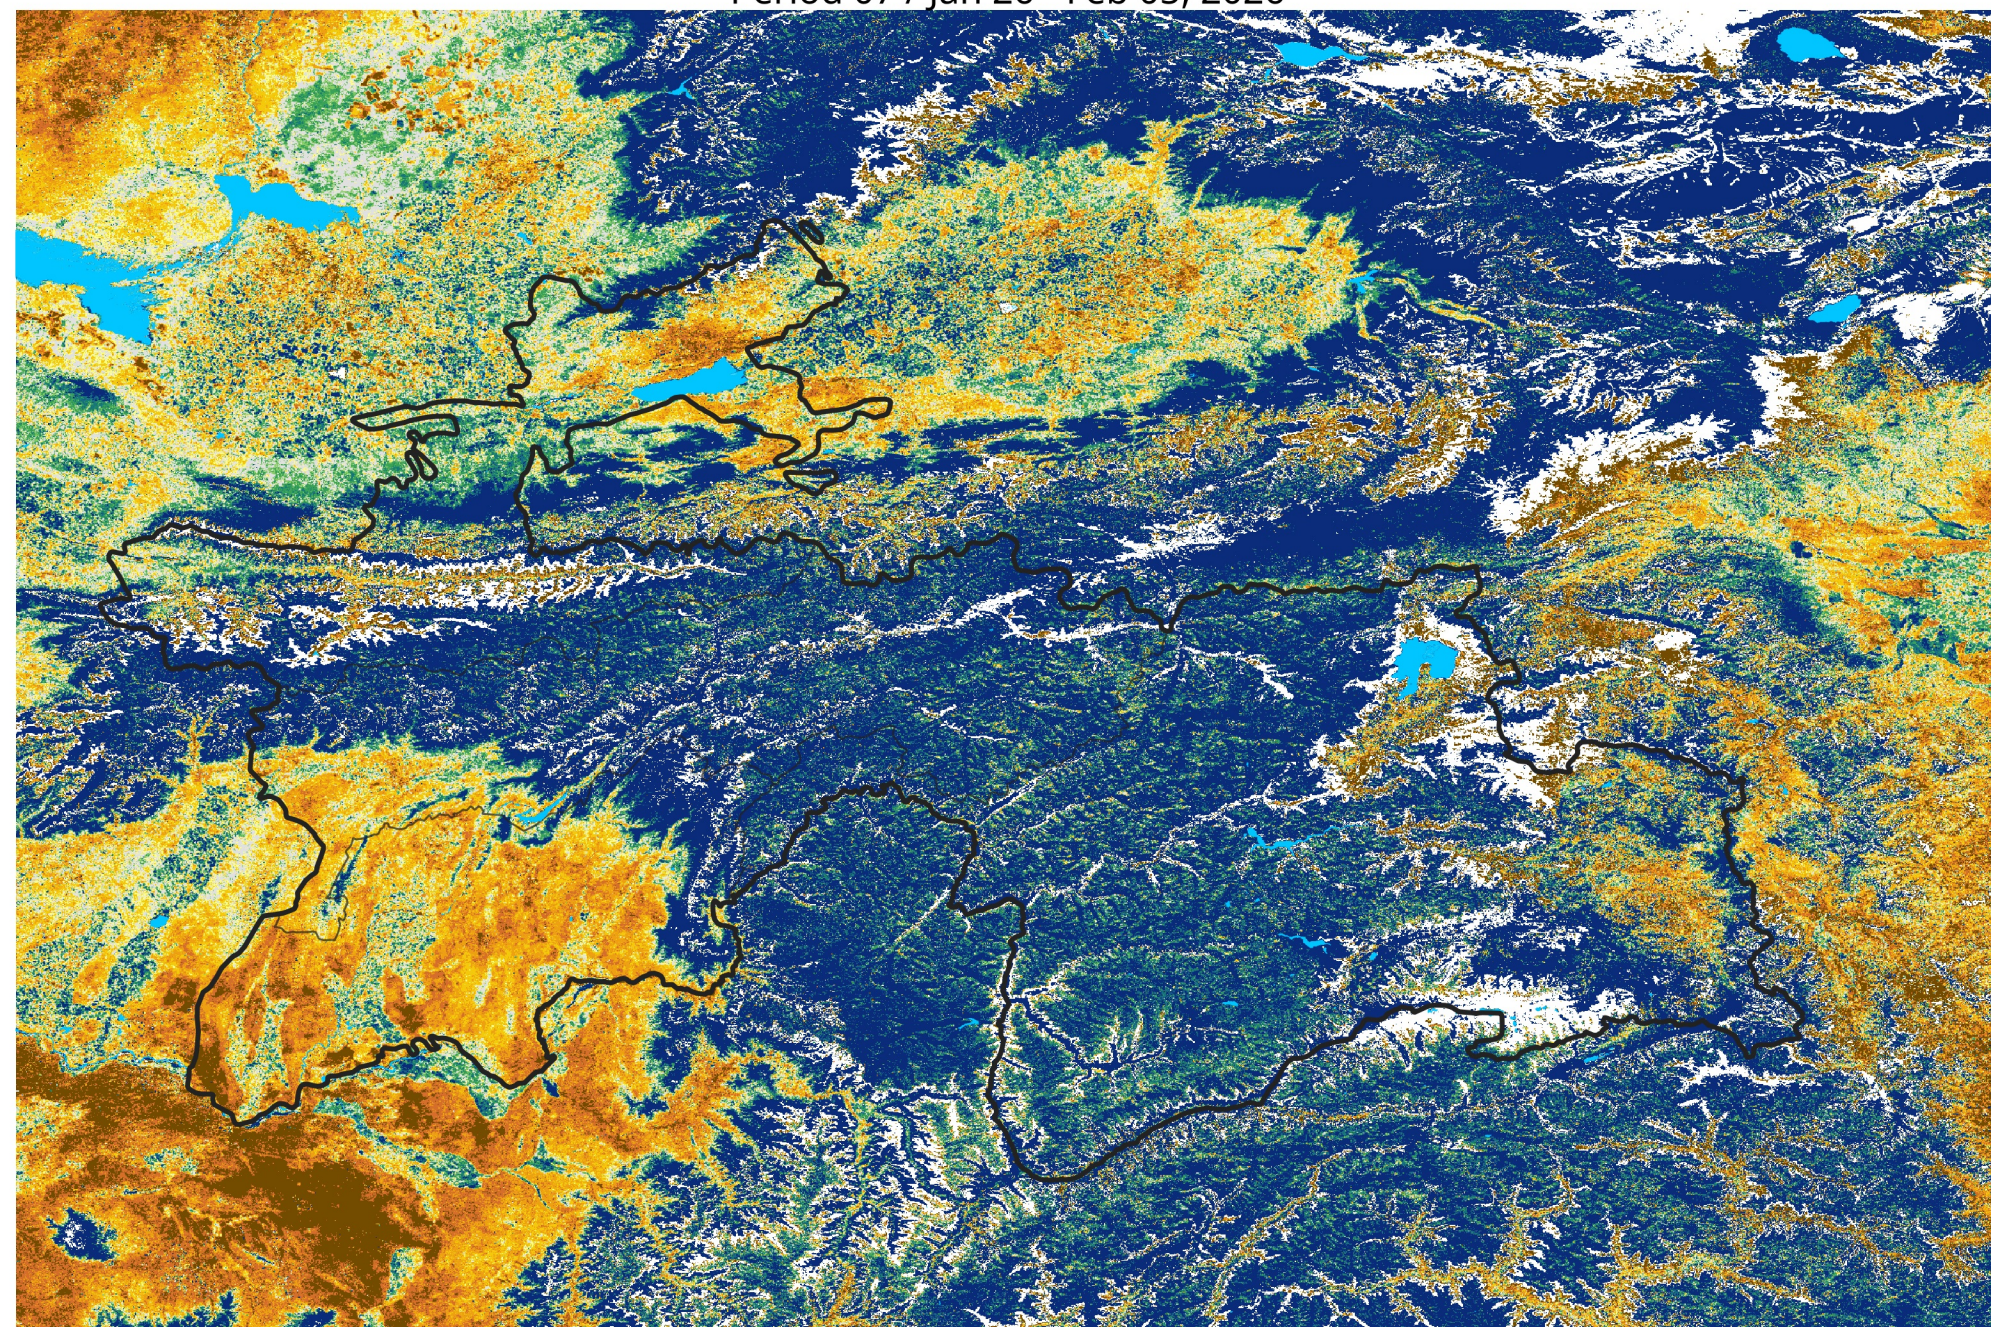

Tajikistan Percent of Mean NDVI

2026 / Mean (2012 - 2021)
Period 07 / Jan 26 - Feb 05, 2026

Percent of Normal