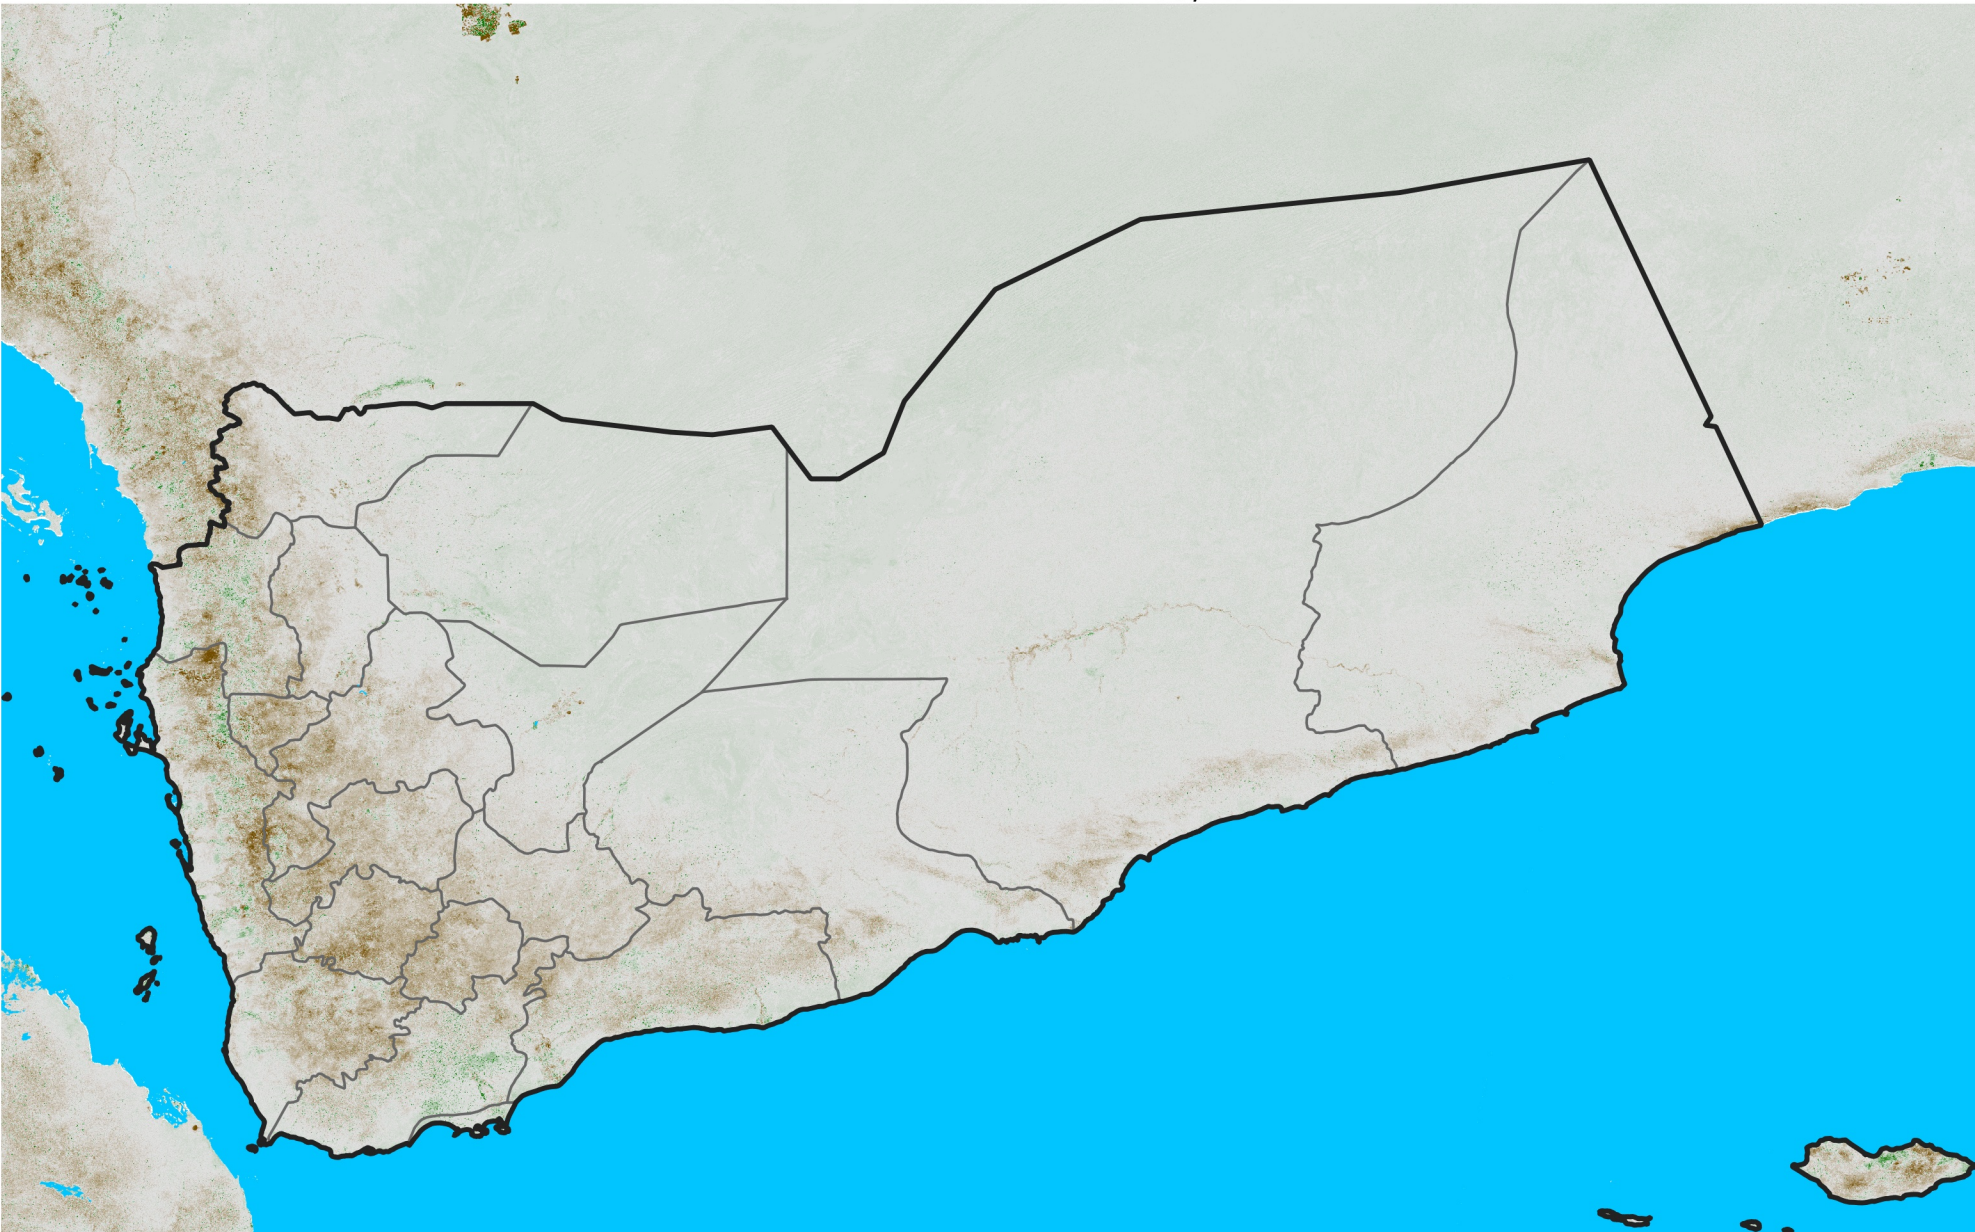

Yemen

NDVI Anomaly

2005 minus mean (2003 - 2022)

Period 31 / November 01 - 10, 2005

NDVI Anomaly

< -0.3 -0.2 -0.1 -0.05 0.05 0.1 0.2 >0.3

Negative

No Difference