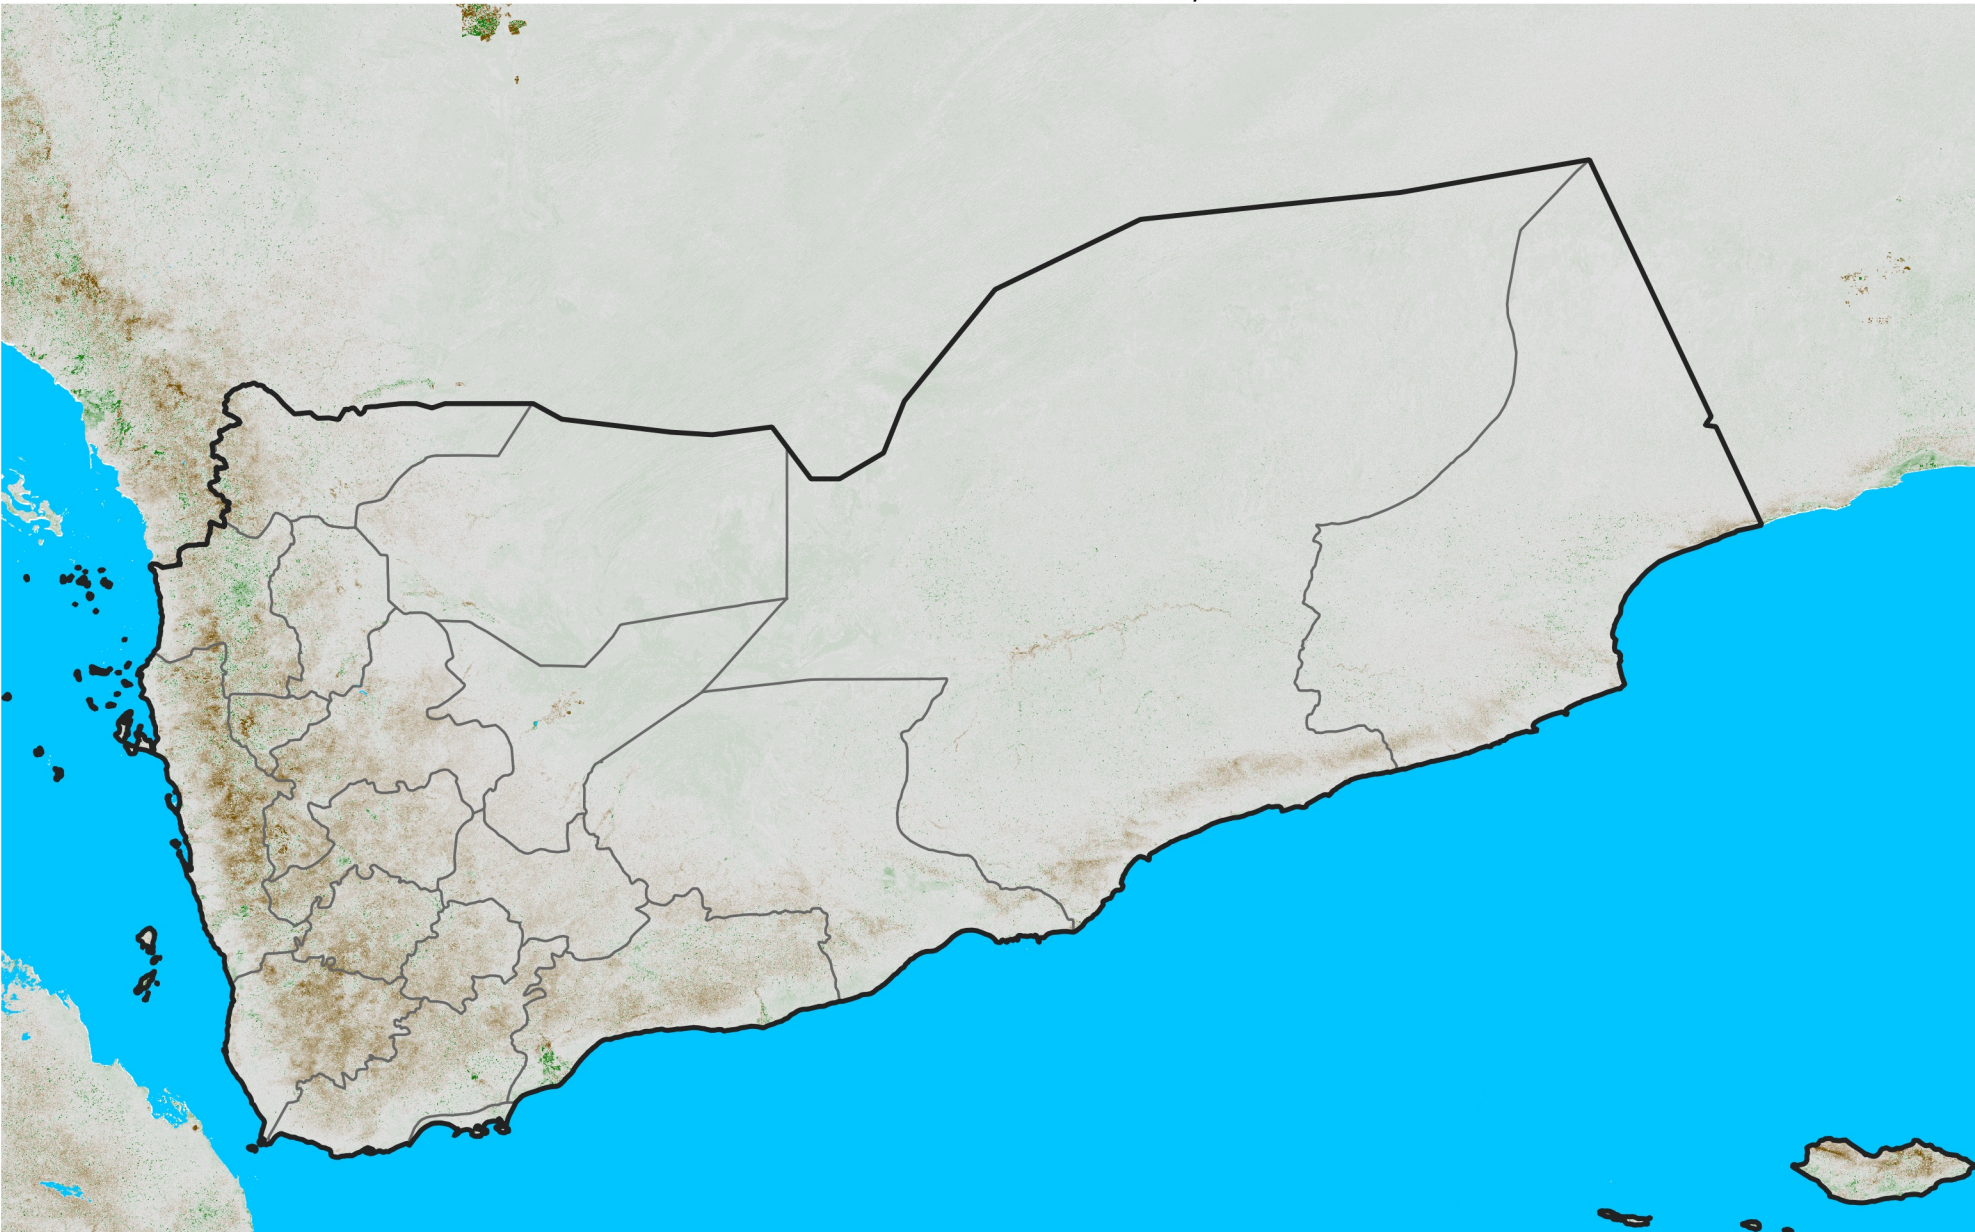

Yemen

NDVI Anomaly

2006 minus mean (2003 - 2022)

Period 31 / November 01 - 10, 2006

NDVI Anomaly

< -0.3 -0.2 -0.1 -0.05 0.05 0.1 0.2 >0.3

Negative

No Difference