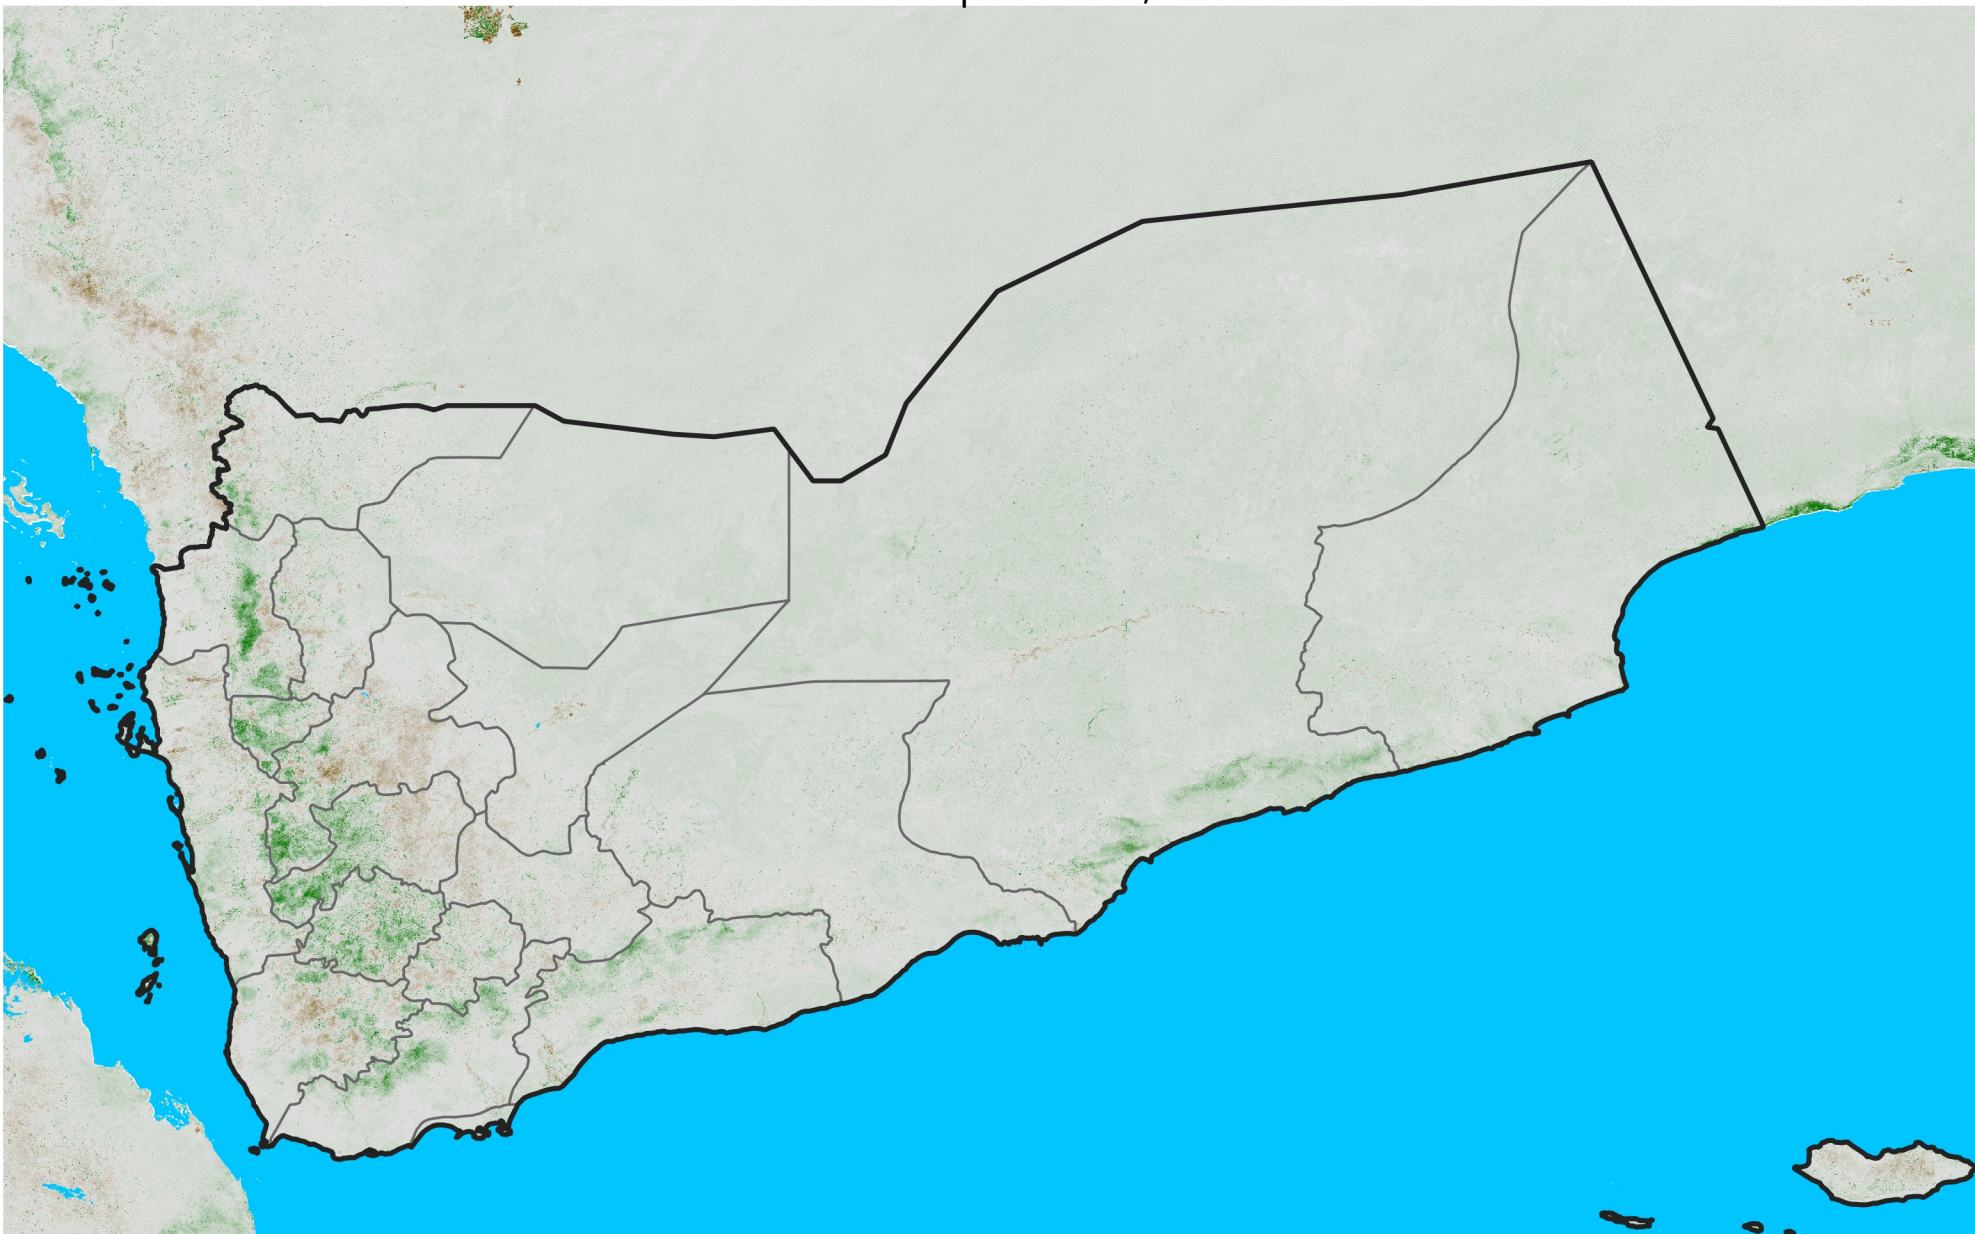

Yemen

NDVI Anomaly

2007 minus mean (2003 - 2022)

Period 12 / April 21 - 30, 2007

NDVI Anomaly

< -0.3 -0.2 -0.1 -0.05 0.05 0.1 0.2 >0.3

Negative

No Difference