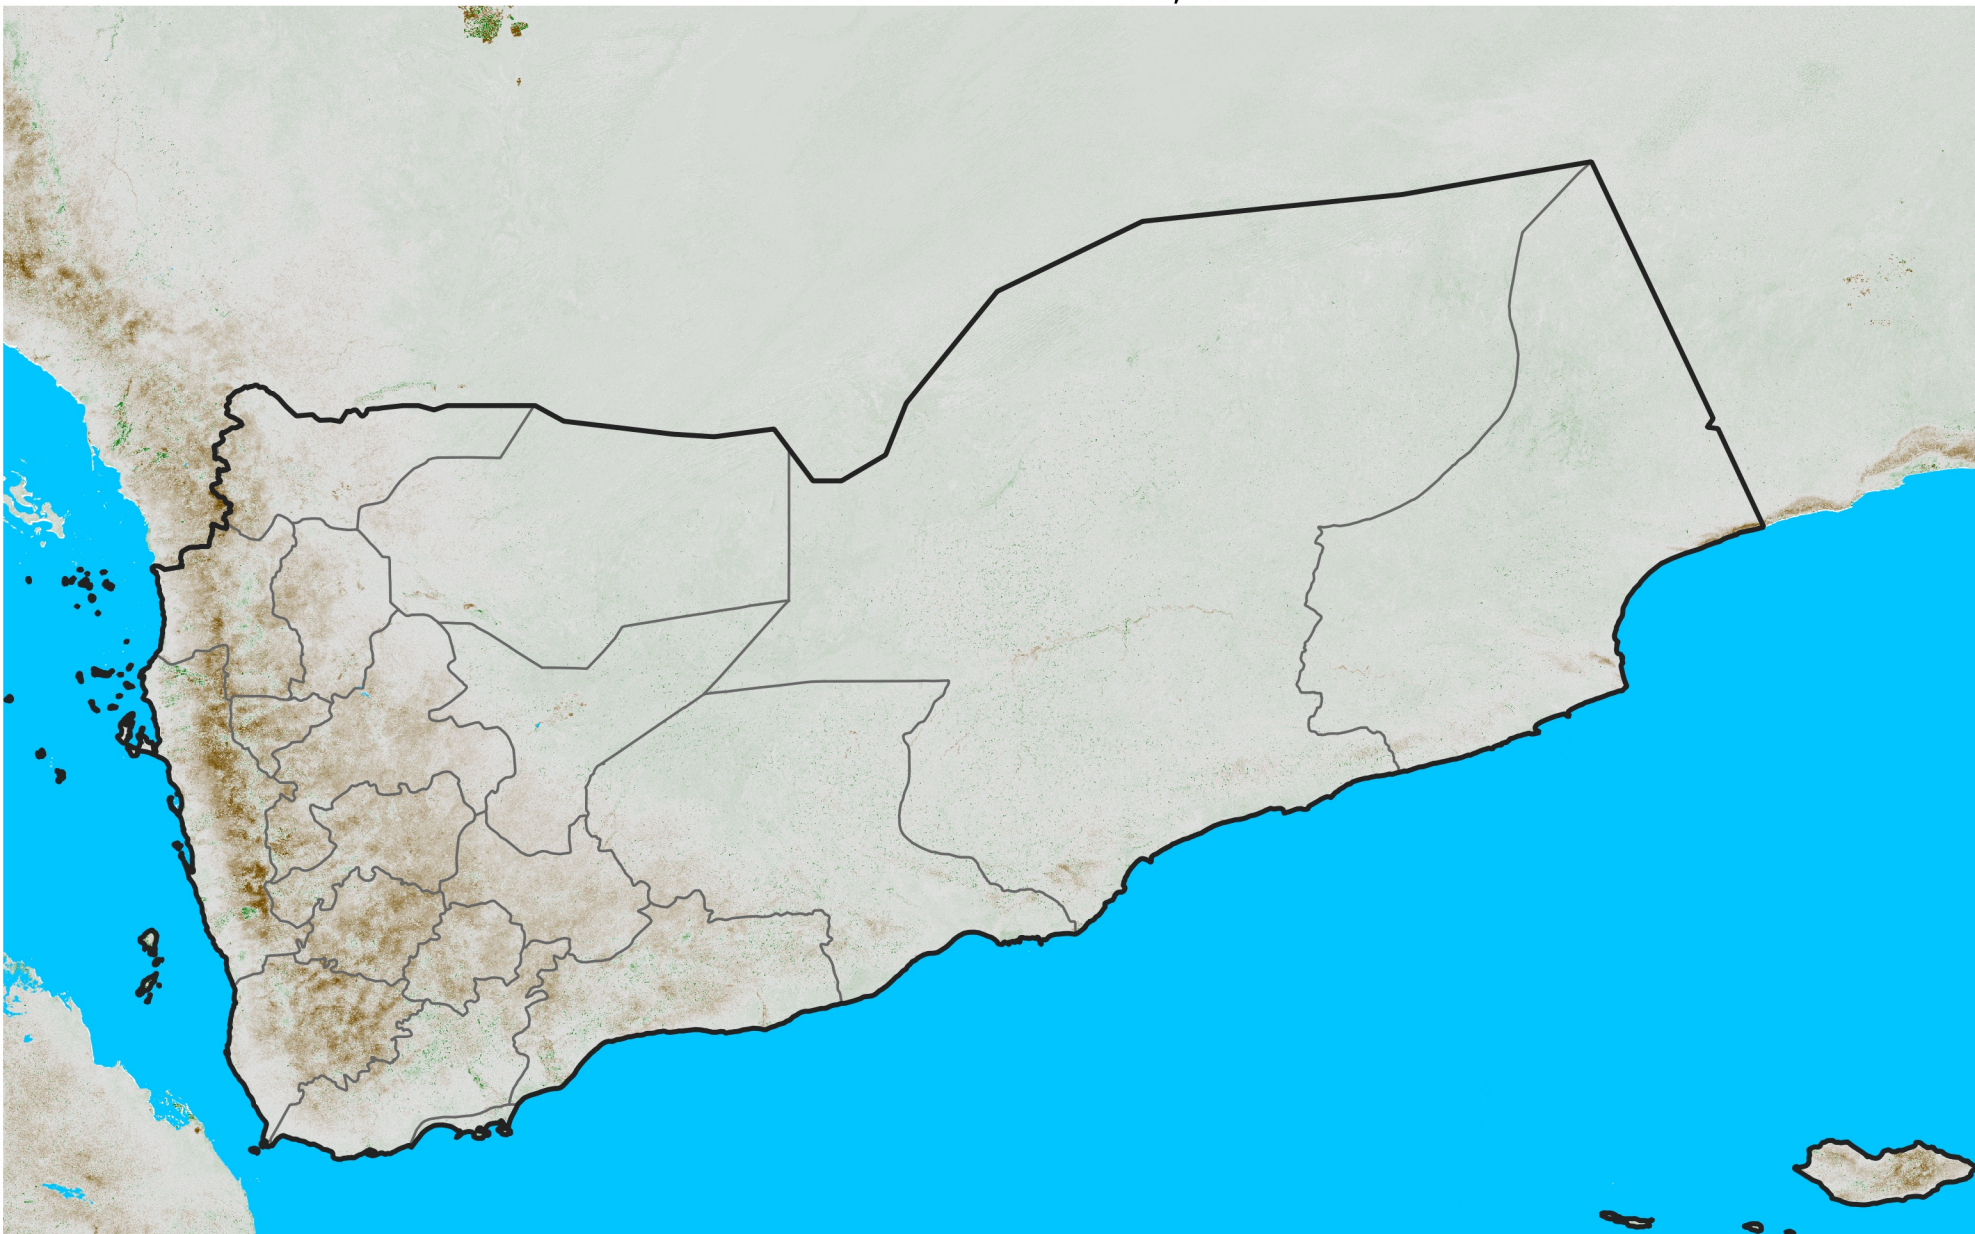

# Yemen

## NDVI Anomaly

2007 minus mean (2003 - 2022)

Period 29 / October 11 - 20, 2007

### NDVI Anomaly

< -0.3   -0.2   -0.1   -0.05   0.05   0.1   0.2   >0.3

Negative

No Difference

Positive