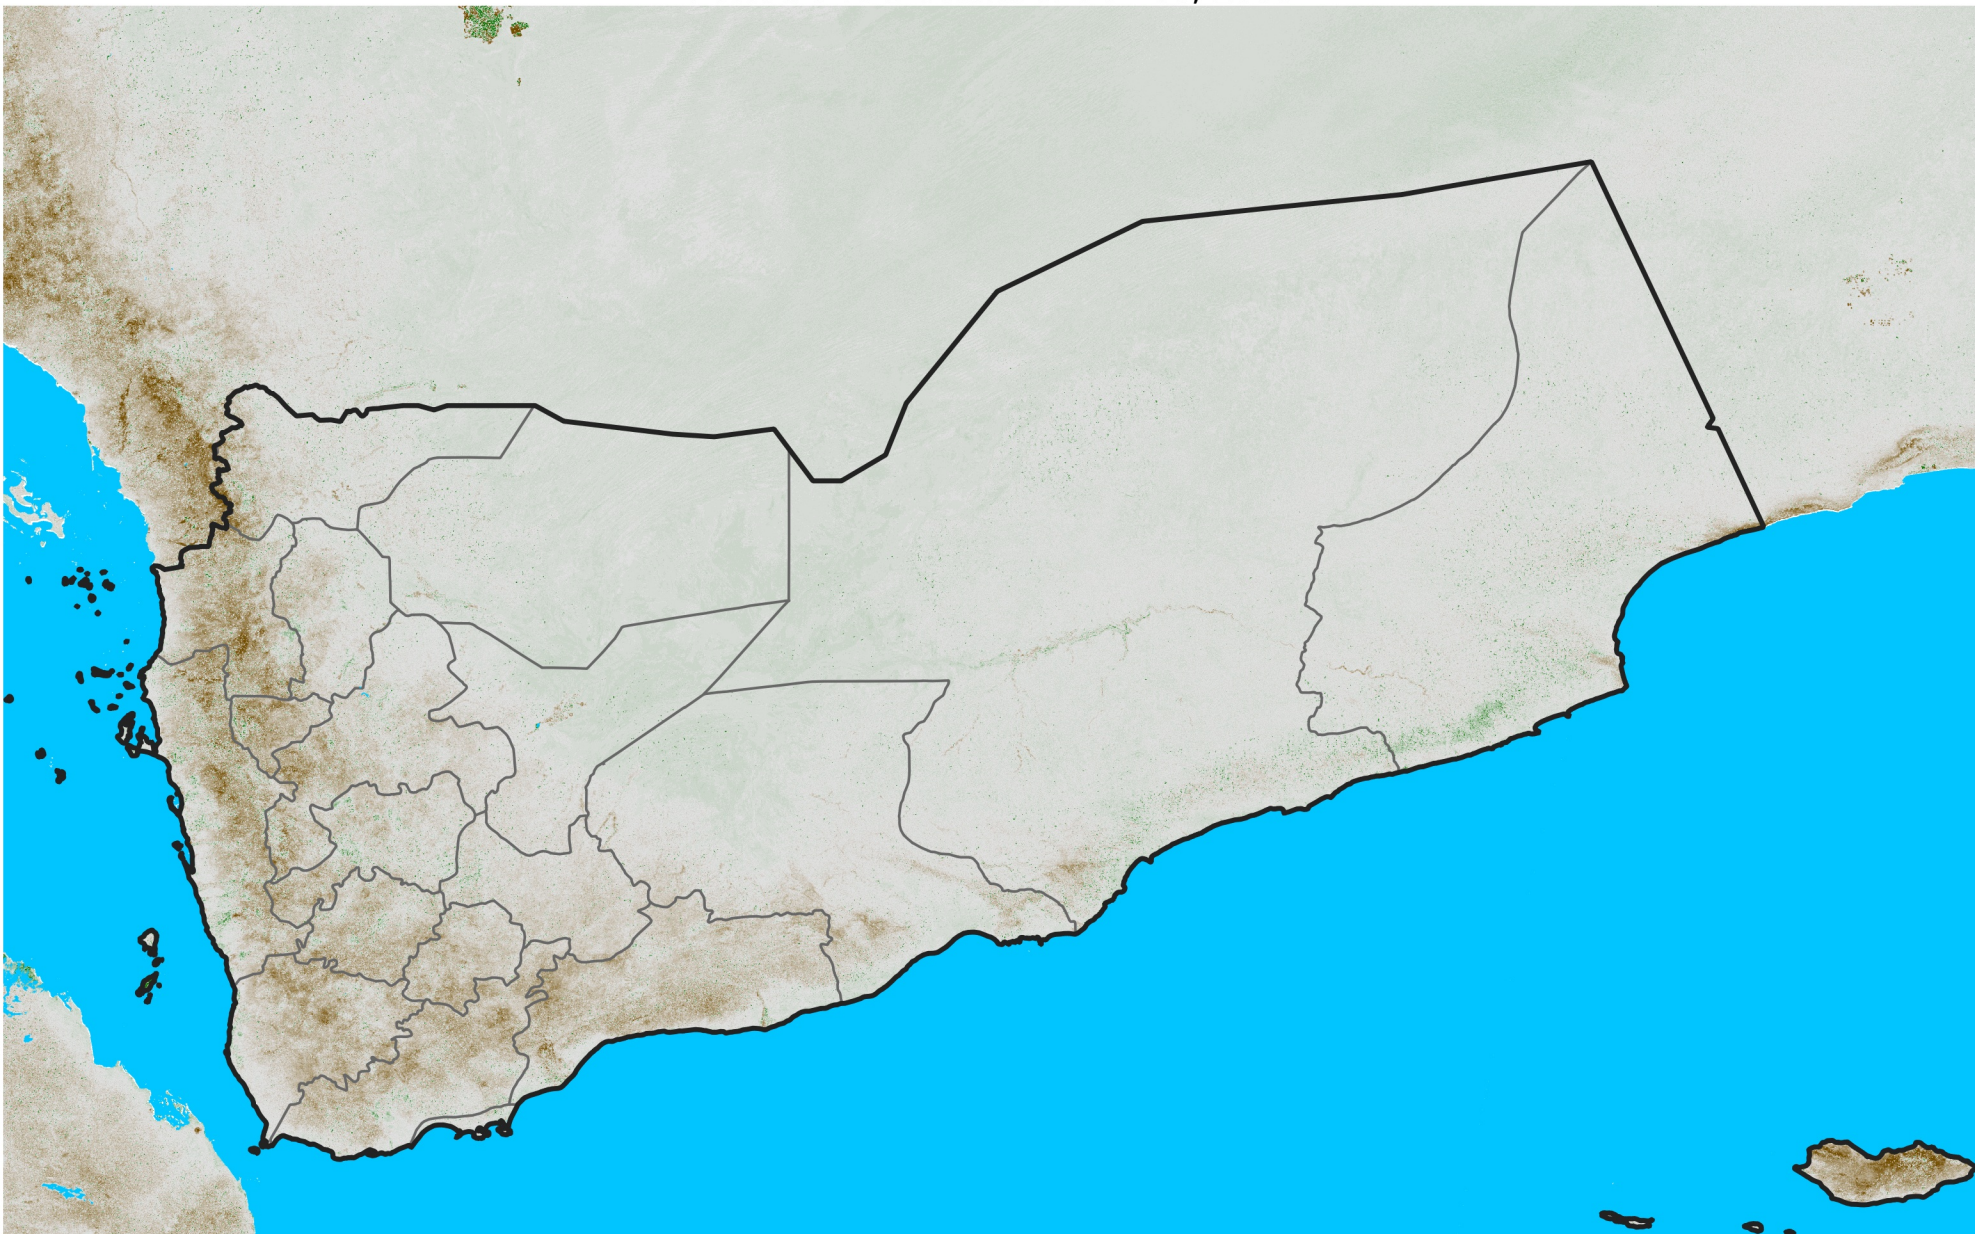

Yemen

NDVI Anomaly

2009 minus mean (2003 - 2022)

Period 34 / December 01 - 10, 2009

NDVI Anomaly

< -0.3 -0.2 -0.1 -0.05 0.05 0.1 0.2 >0.3

Negative

No Difference