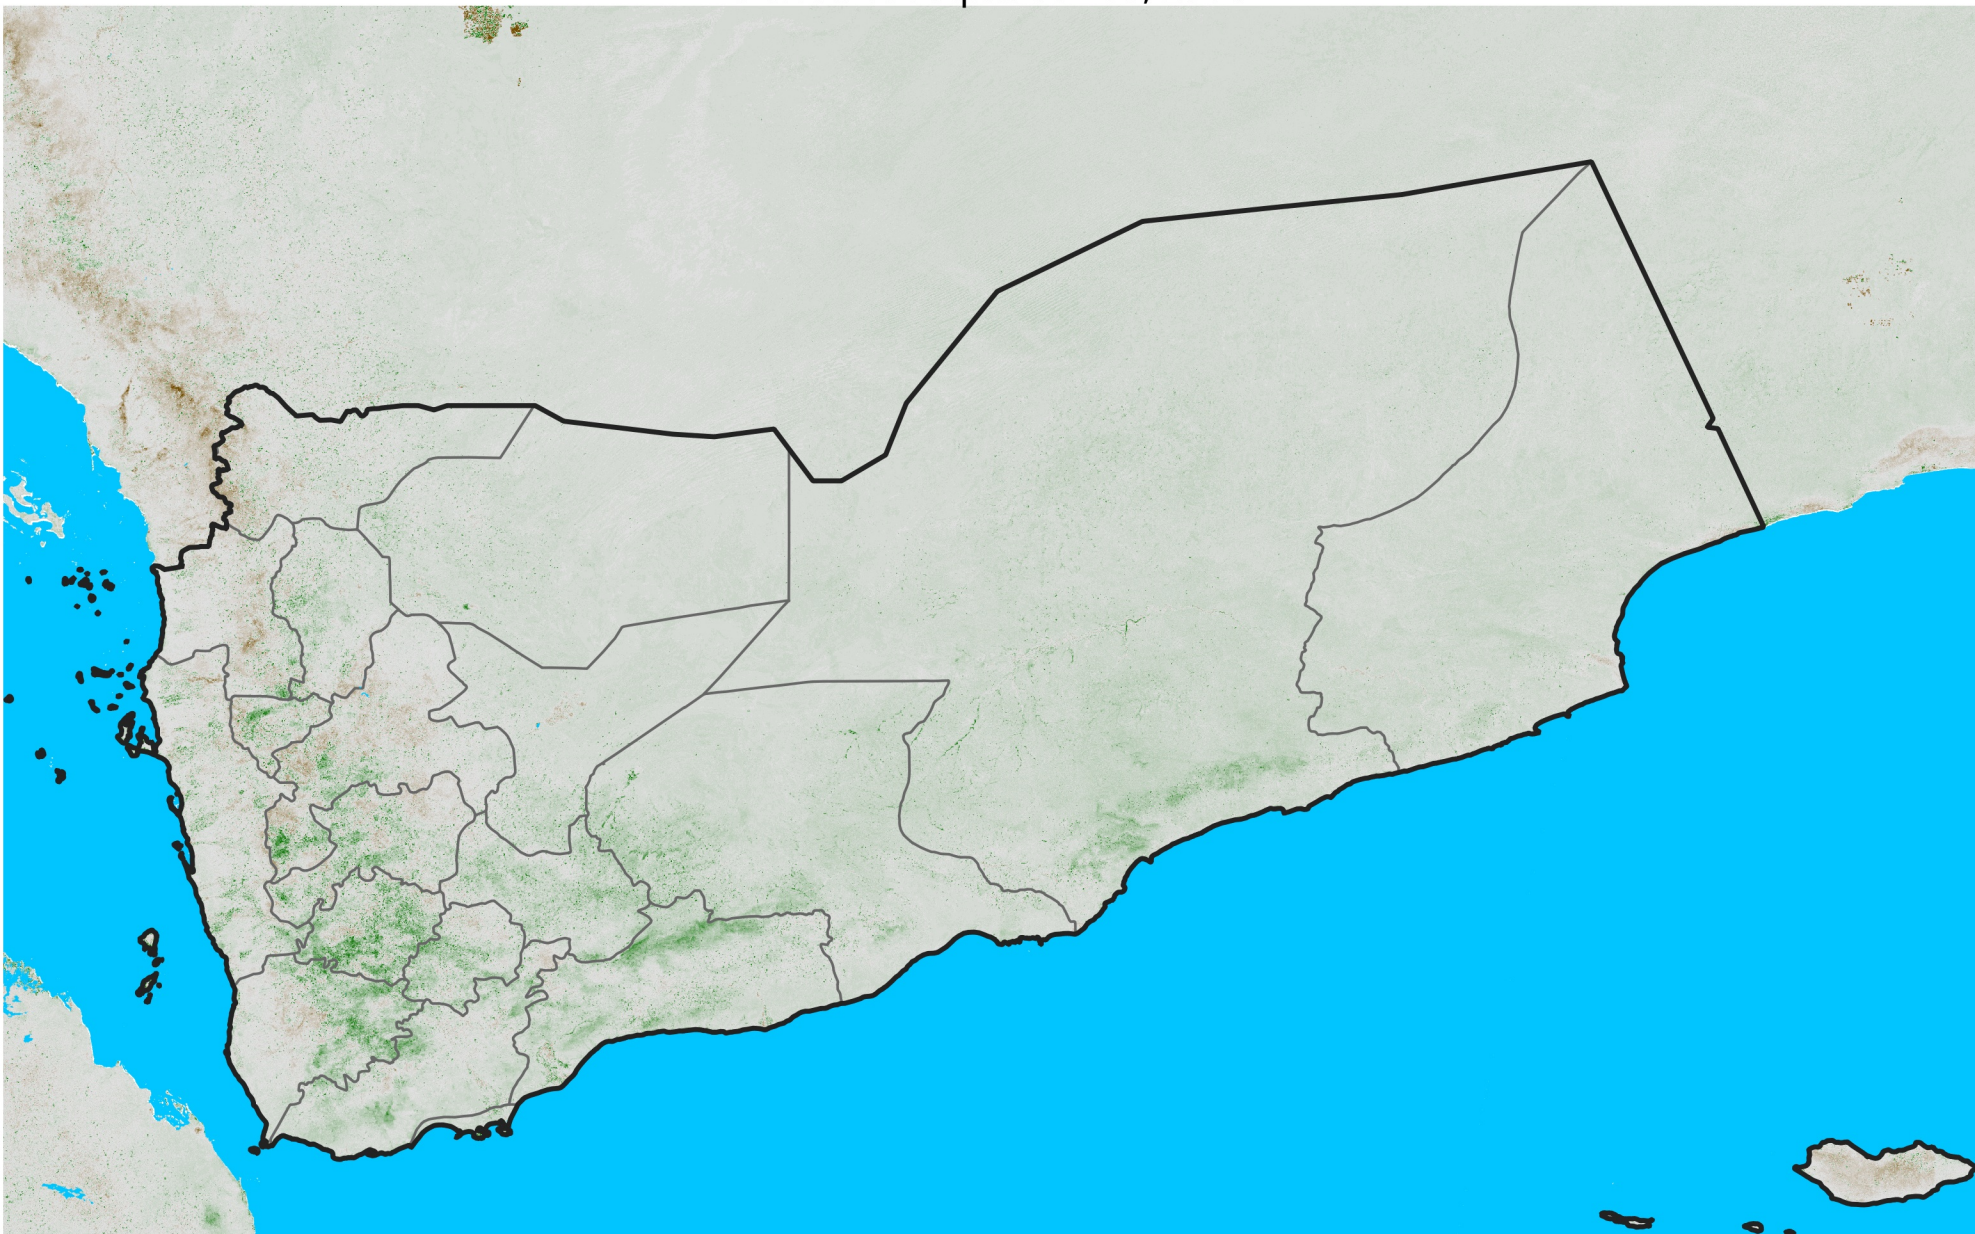

Yemen

NDVI Anomaly

2010 minus mean (2003 - 2022)

Period 10 / April 01 - 10, 2010

NDVI Anomaly

< -0.3 -0.2 -0.1 -0.05 0.05 0.1 0.2 >0.3

Negative

No Difference