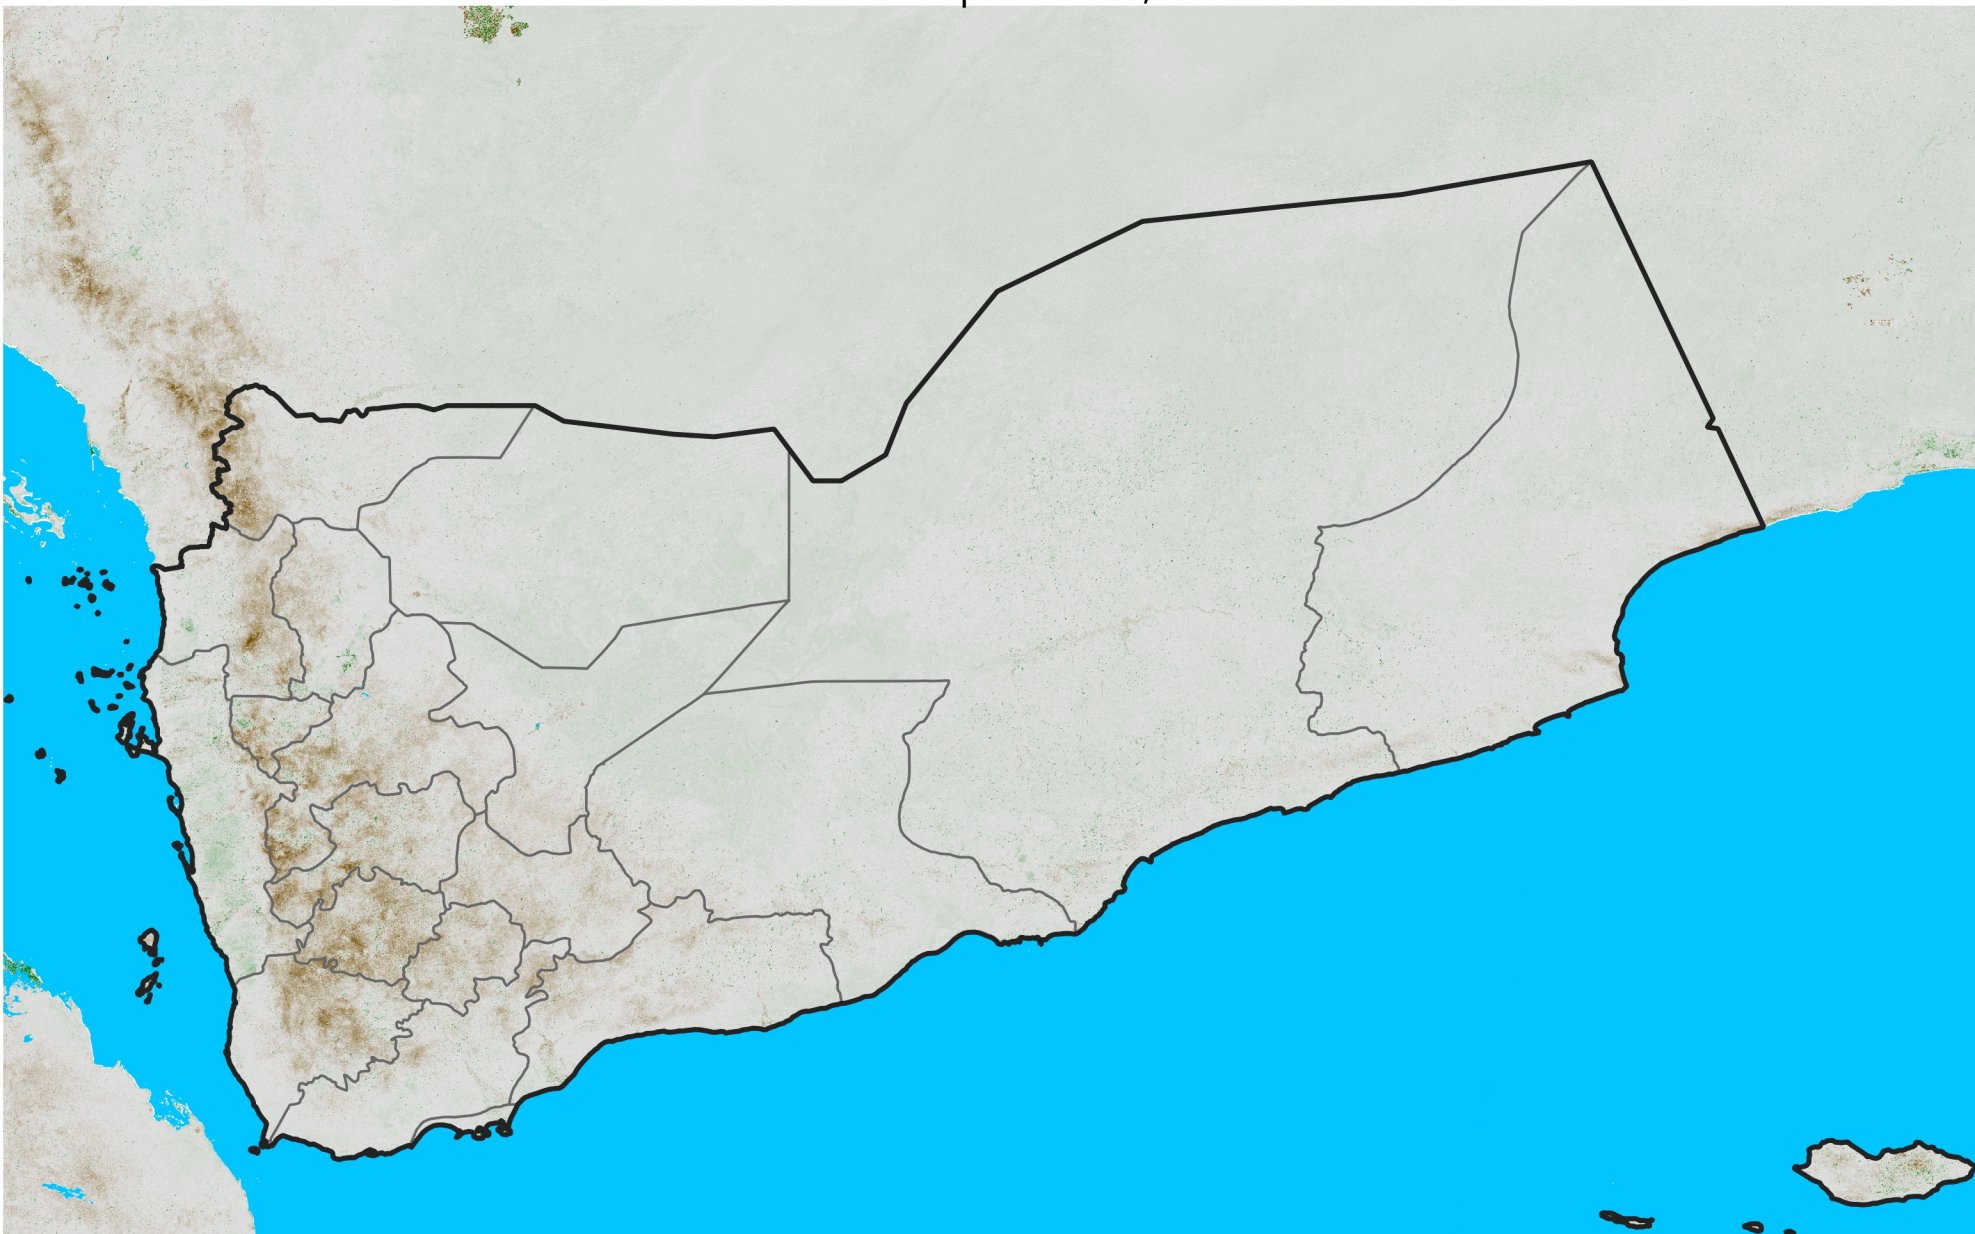

Yemen

NDVI Anomaly

2011 minus mean (2003 - 2022)

Period 12 / April 21 - 30, 2011

NDVI Anomaly

< -0.3 -0.2 -0.1 -0.05 0.05 0.1 0.2 > 0.3

Negative

No Difference