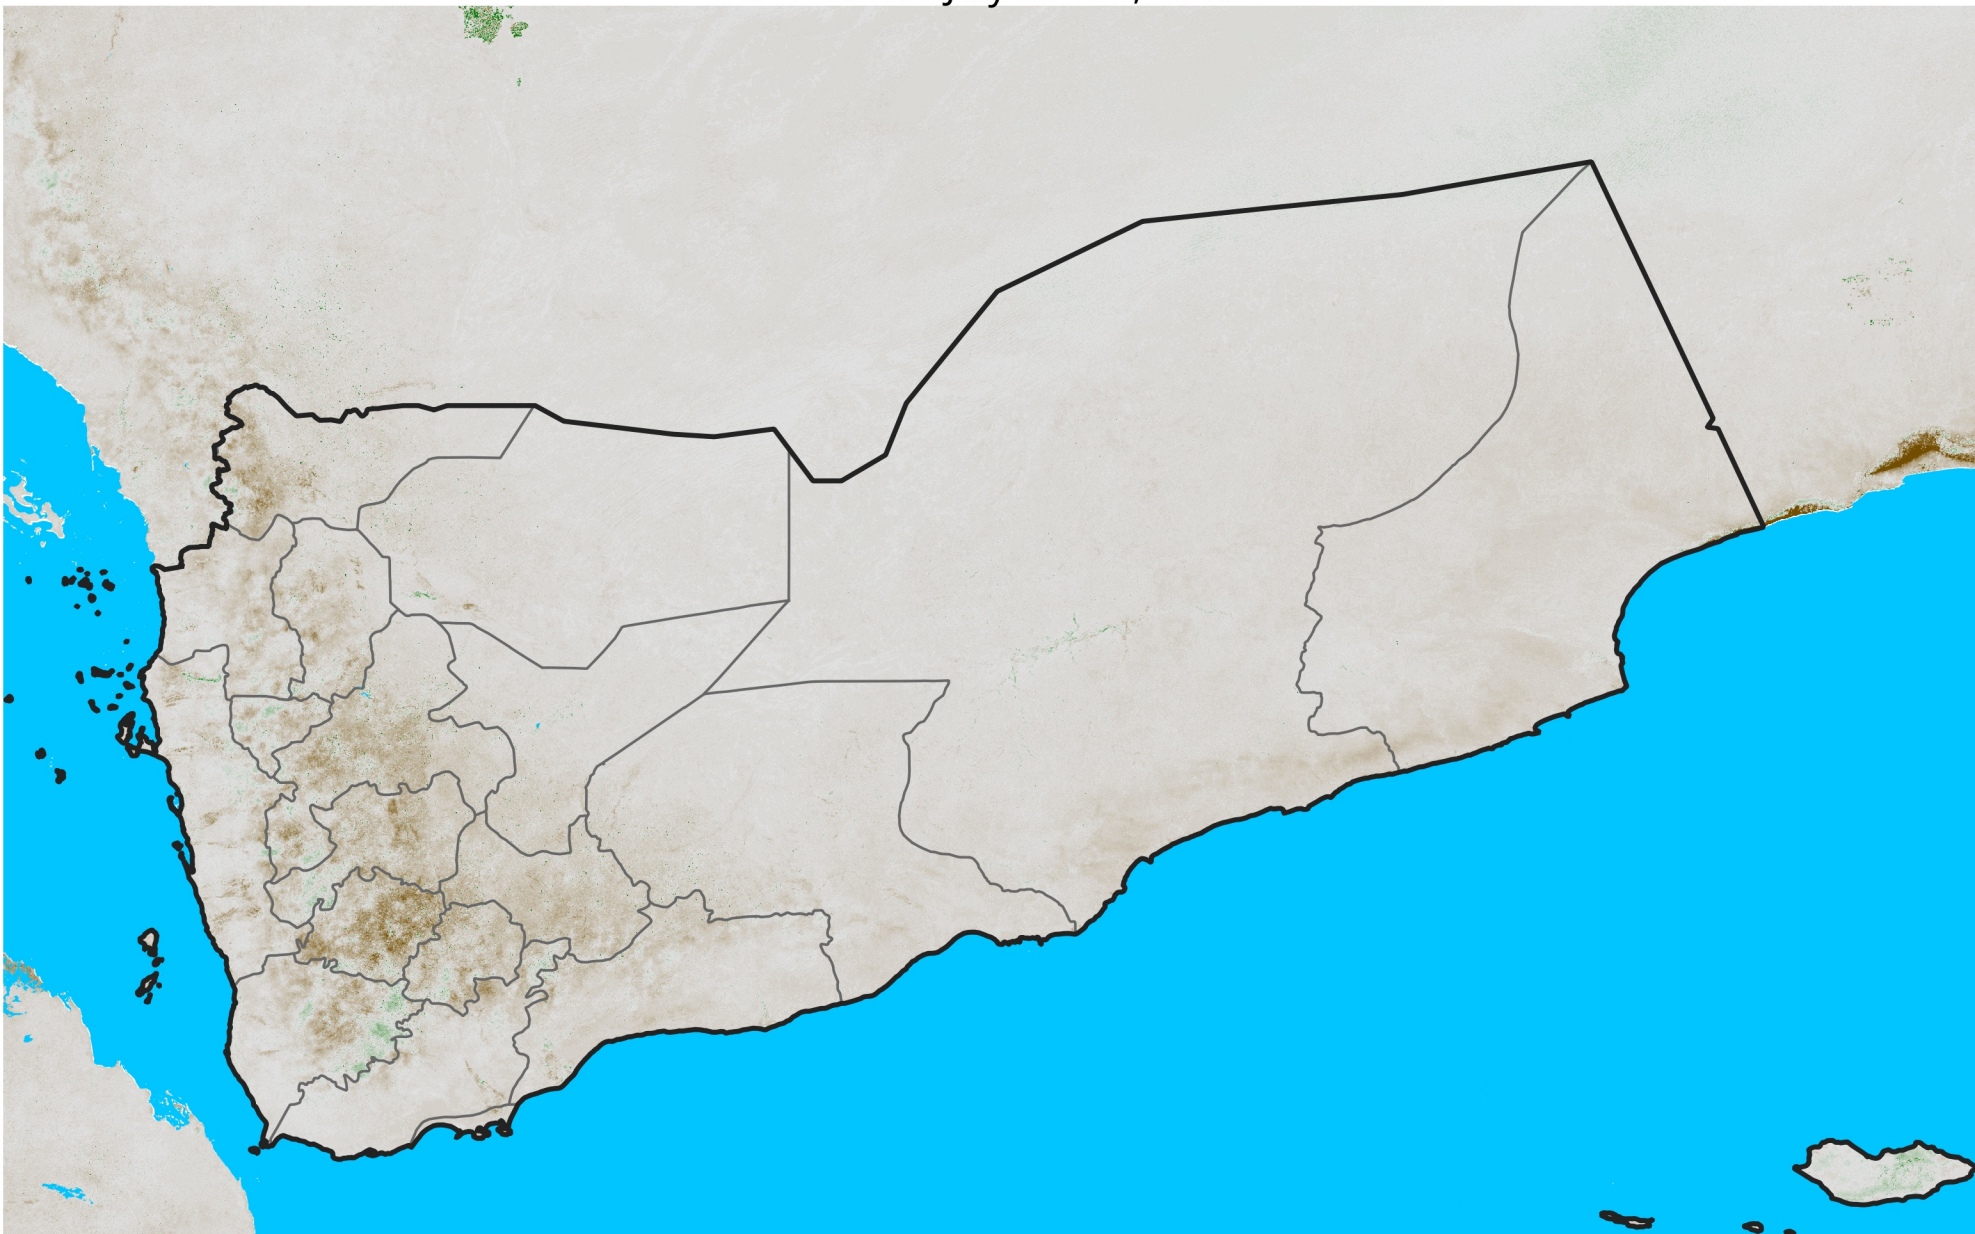

Yemen

NDVI Anomaly

2015 minus mean (2003 - 2022)

Period 21 / July 21 - 31, 2015

NDVI Anomaly

< -0.3 -0.2 -0.1 -0.05 0.05 0.1 0.2 > 0.3

Negative

No Difference