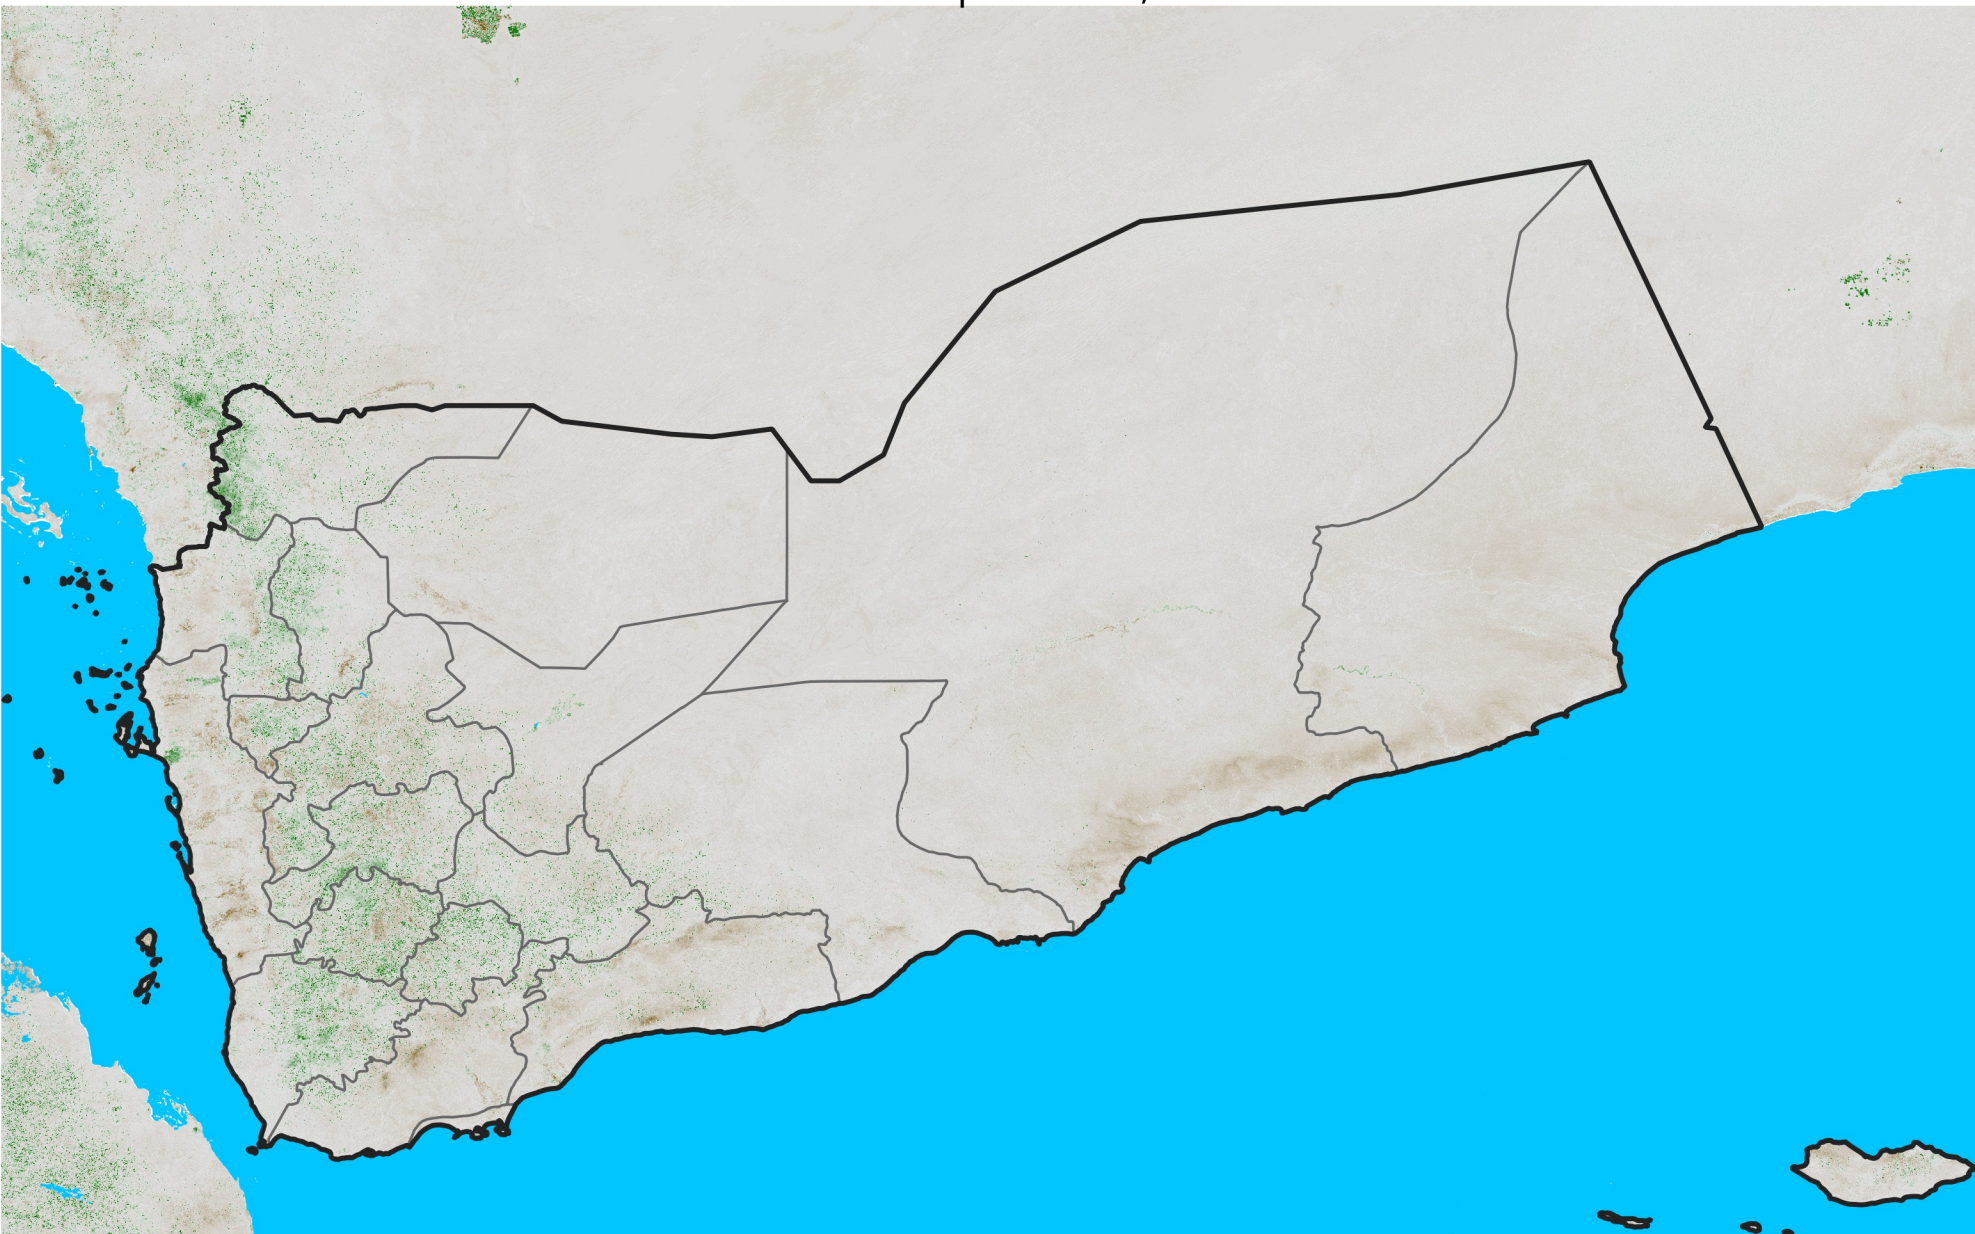

Yemen

NDVI Anomaly

2018 minus mean (2003 - 2022)

Period 10 / April 01 - 10, 2018

NDVI Anomaly

< -0.3 -0.2 -0.1 -0.05 0.05 0.1 0.2 >0.3

Negative

No Difference