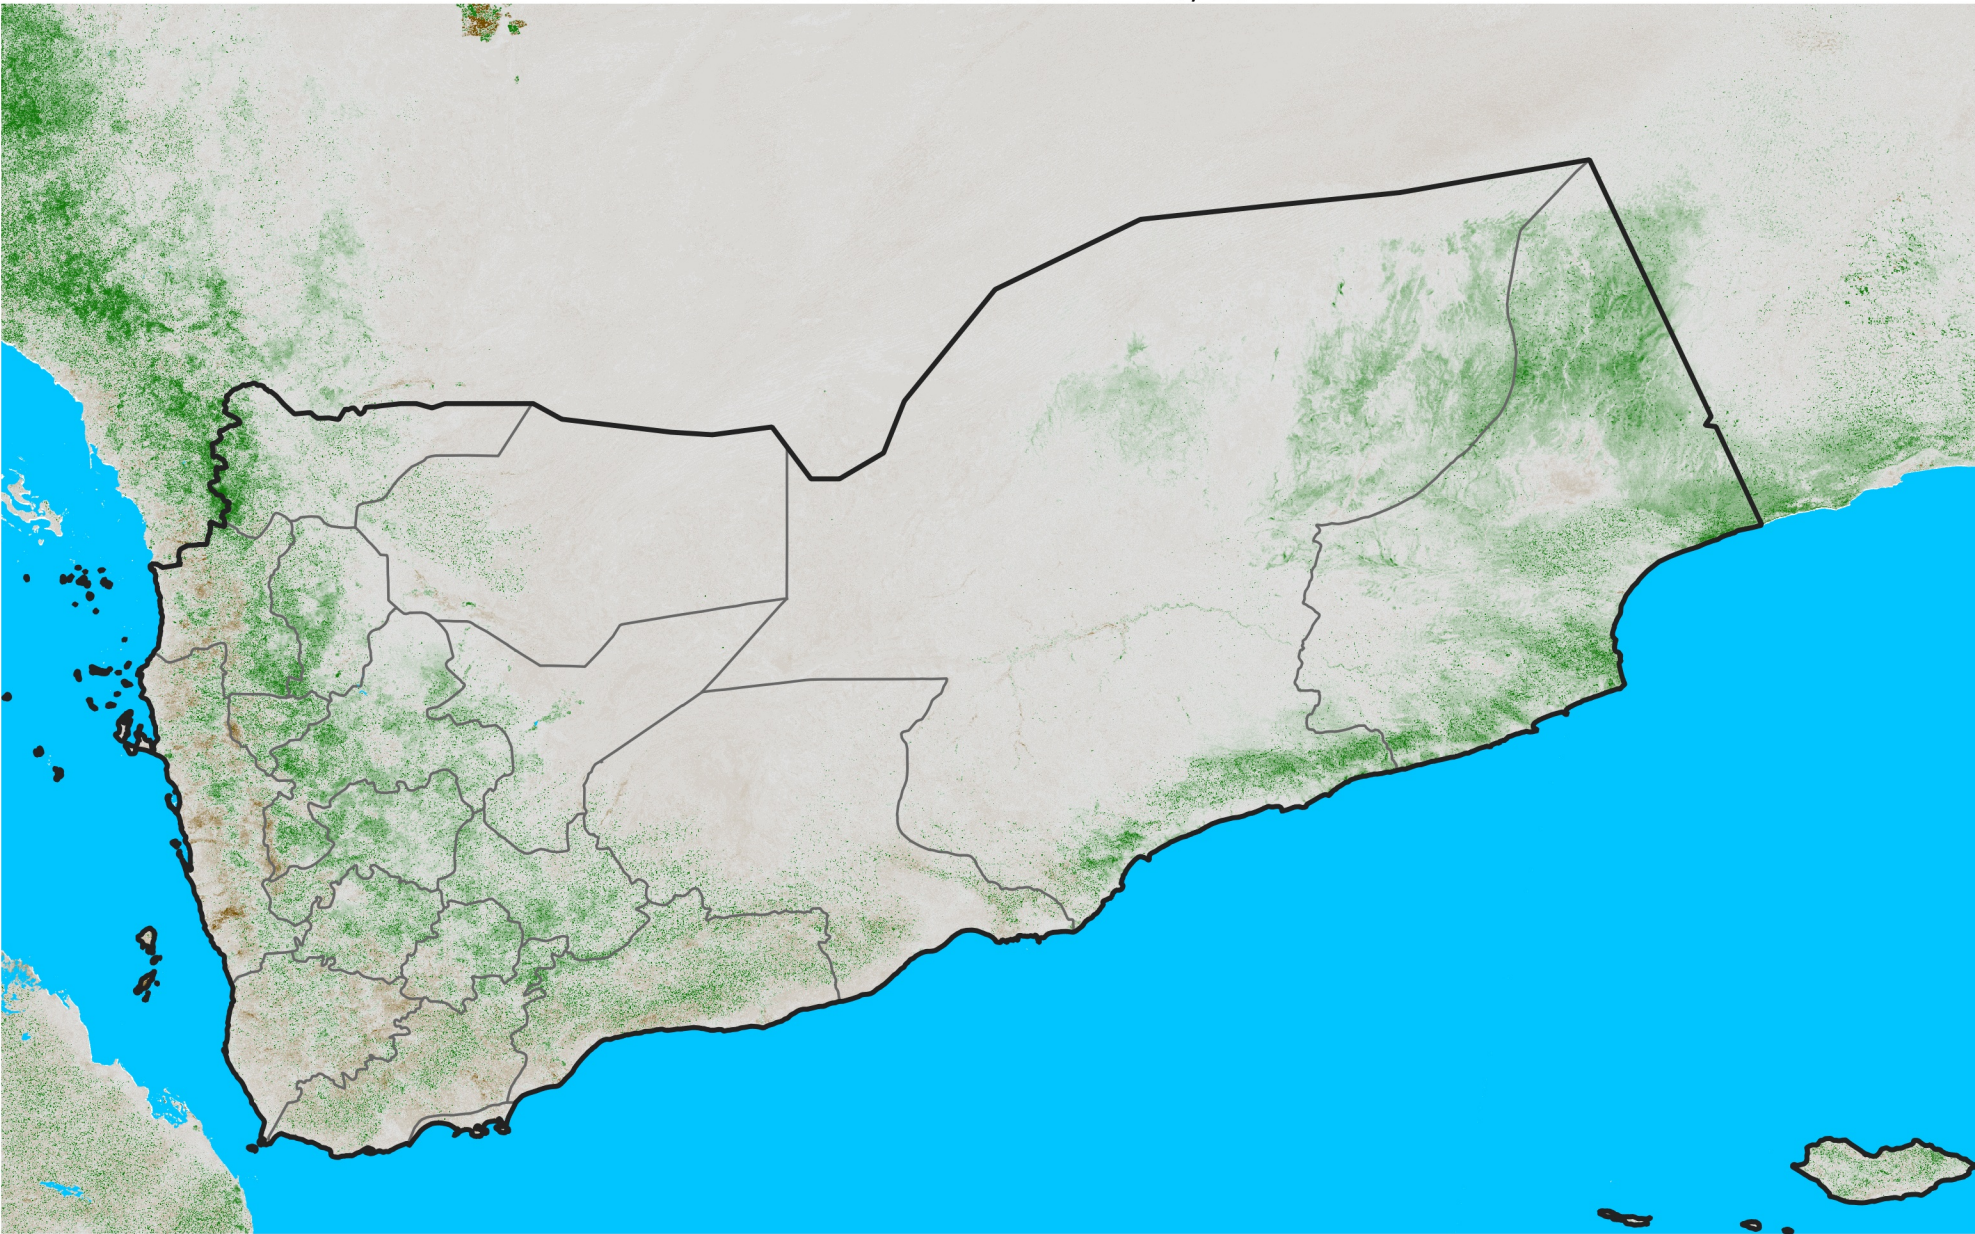

Yemen

NDVI Anomaly

2018 minus mean (2003 - 2022)

Period 34 / December 01 - 10, 2018

NDVI Anomaly

< -0.3 -0.2 -0.1 -0.05 0.05 0.1 0.2 >0.3

Negative

No Difference