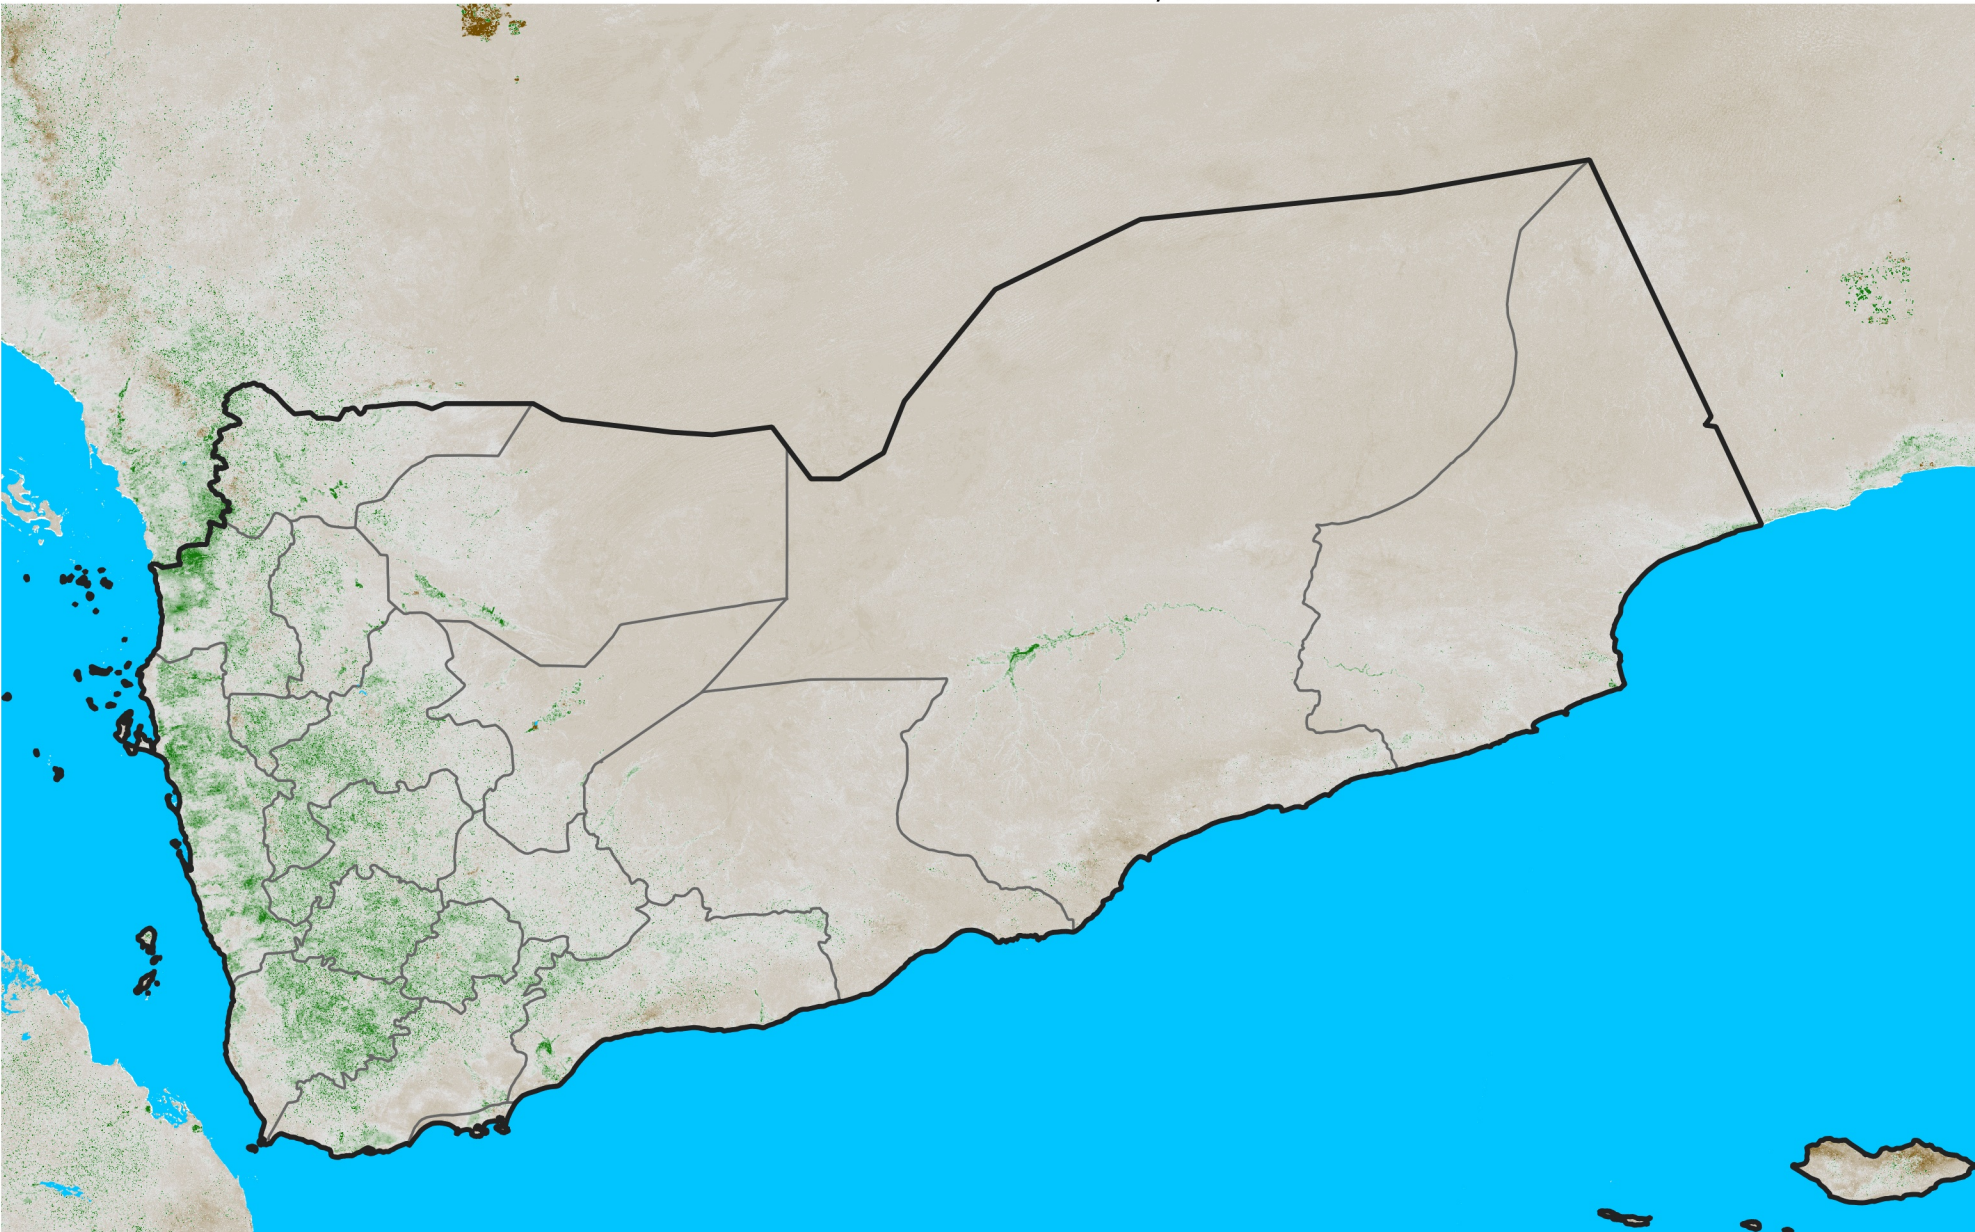

# Yemen

## NDVI Anomaly

2026 minus mean (2003 - 2022)

Period 08 / March 11 - 20, 2026