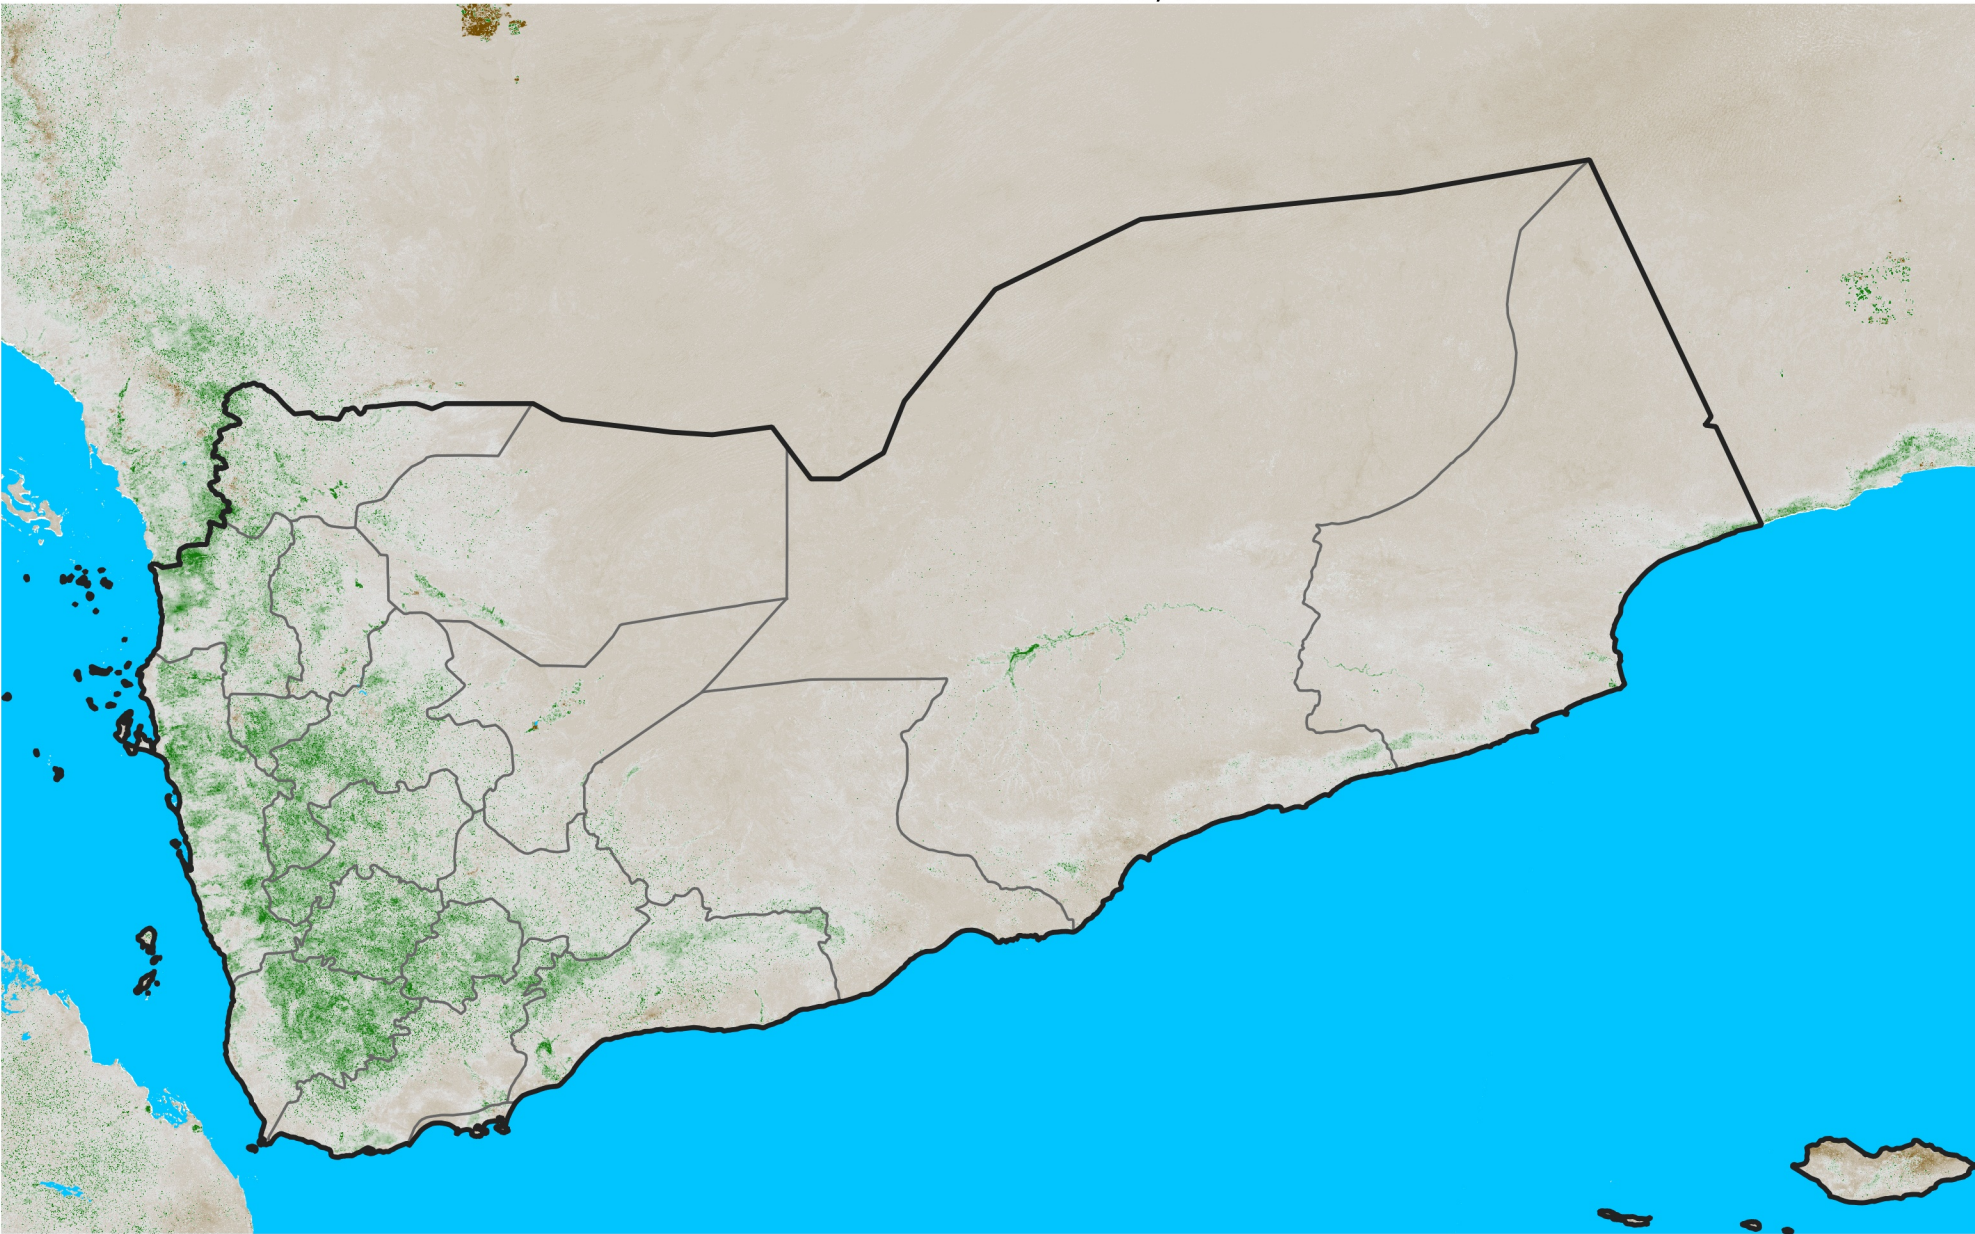

Yemen

NDVI Anomaly

2026 minus mean (2003 - 2022)

Period 09 / March 21 - 31, 2026

NDVI Anomaly

< -0.3 -0.2 -0.1 -0.05 0.05 0.1 0.2 >0.3

Negative

No Difference