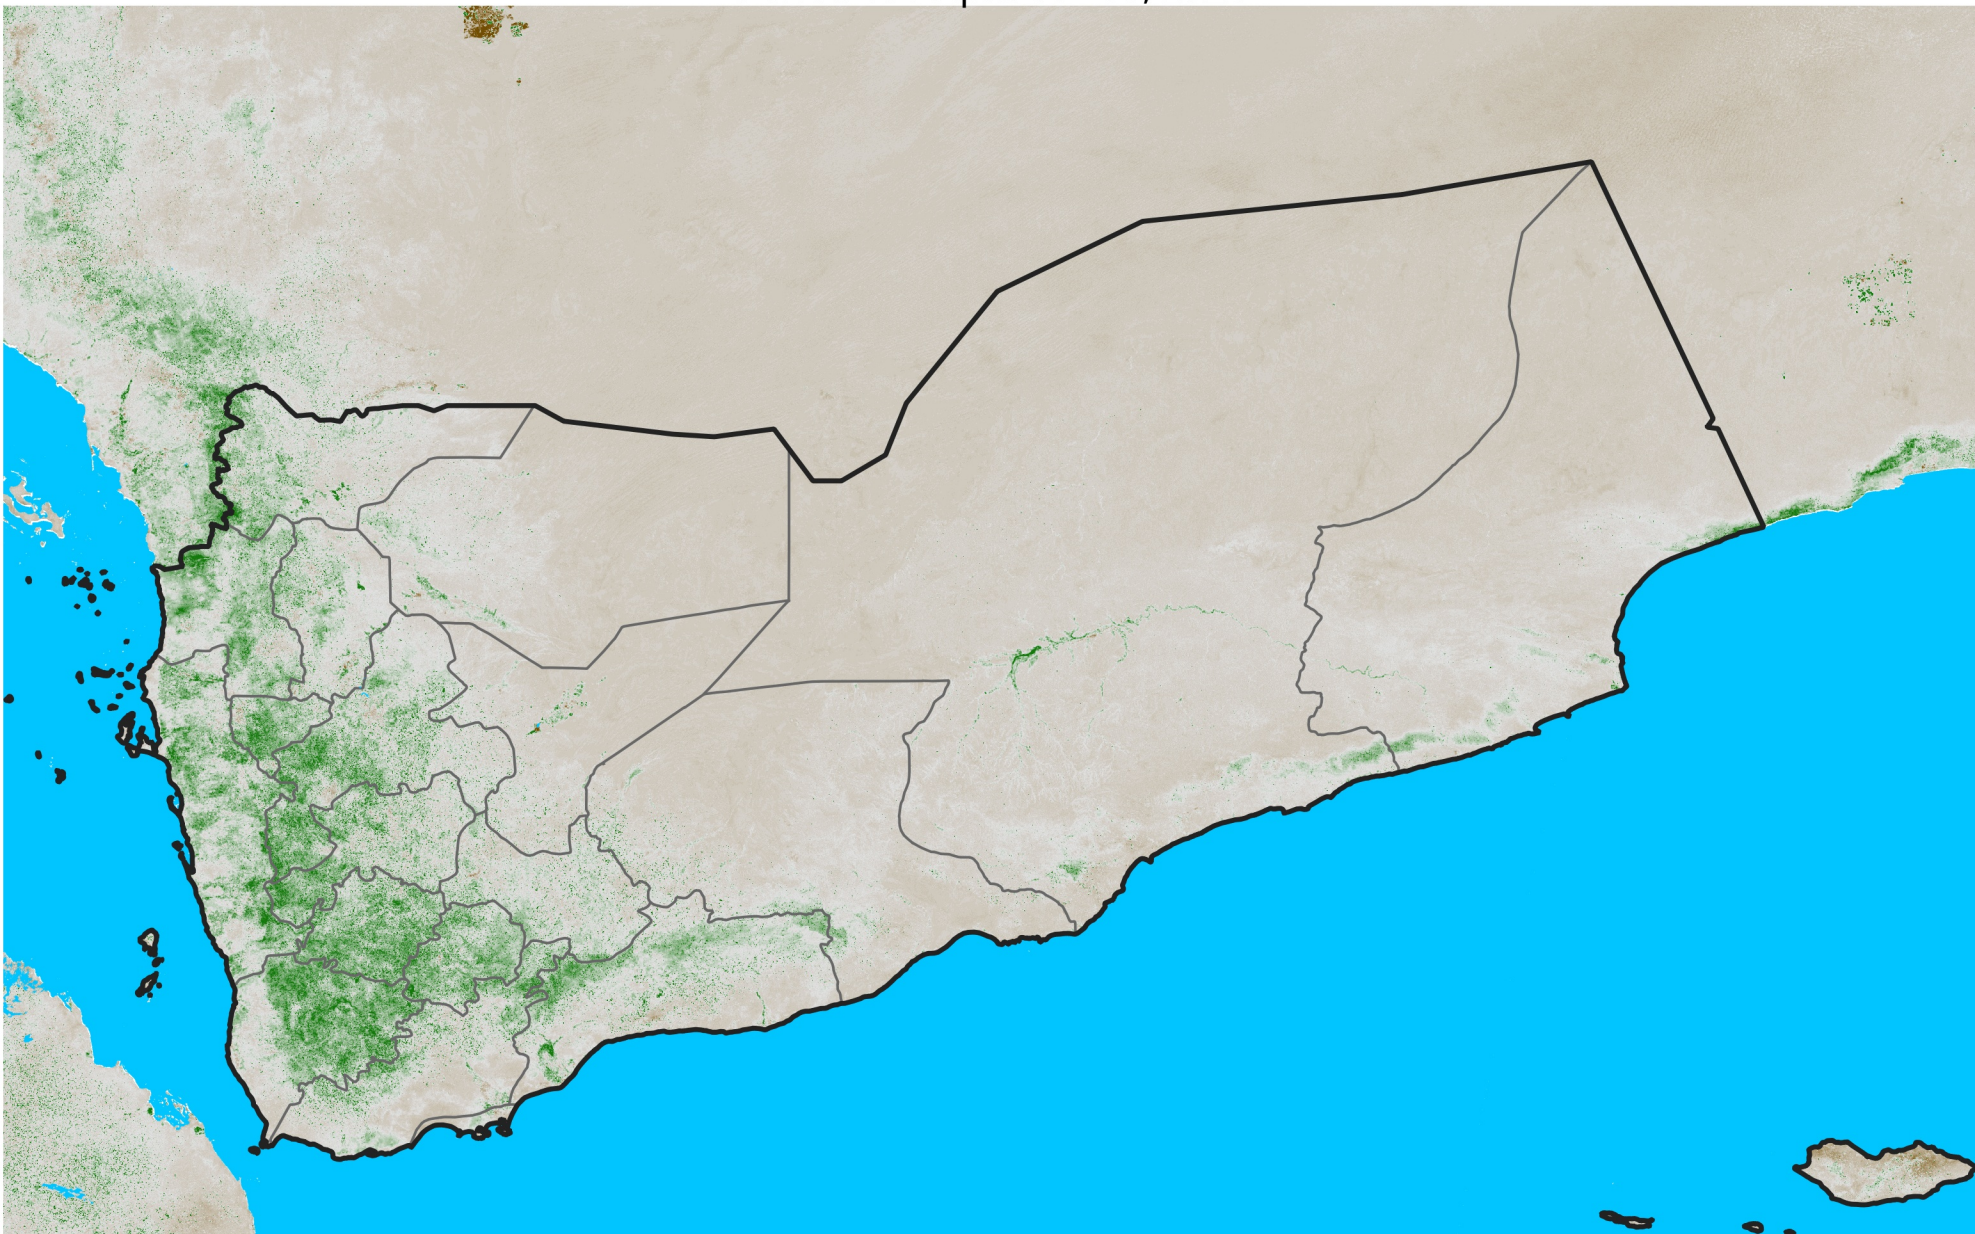

Yemen

NDVI Anomaly

2026 minus mean (2003 - 2022)

Period 10 / April 01 - 10, 2026

NDVI Anomaly

< -0.3 -0.2 -0.1 -0.05 0.05 0.1 0.2 >0.3

Negative

No Difference