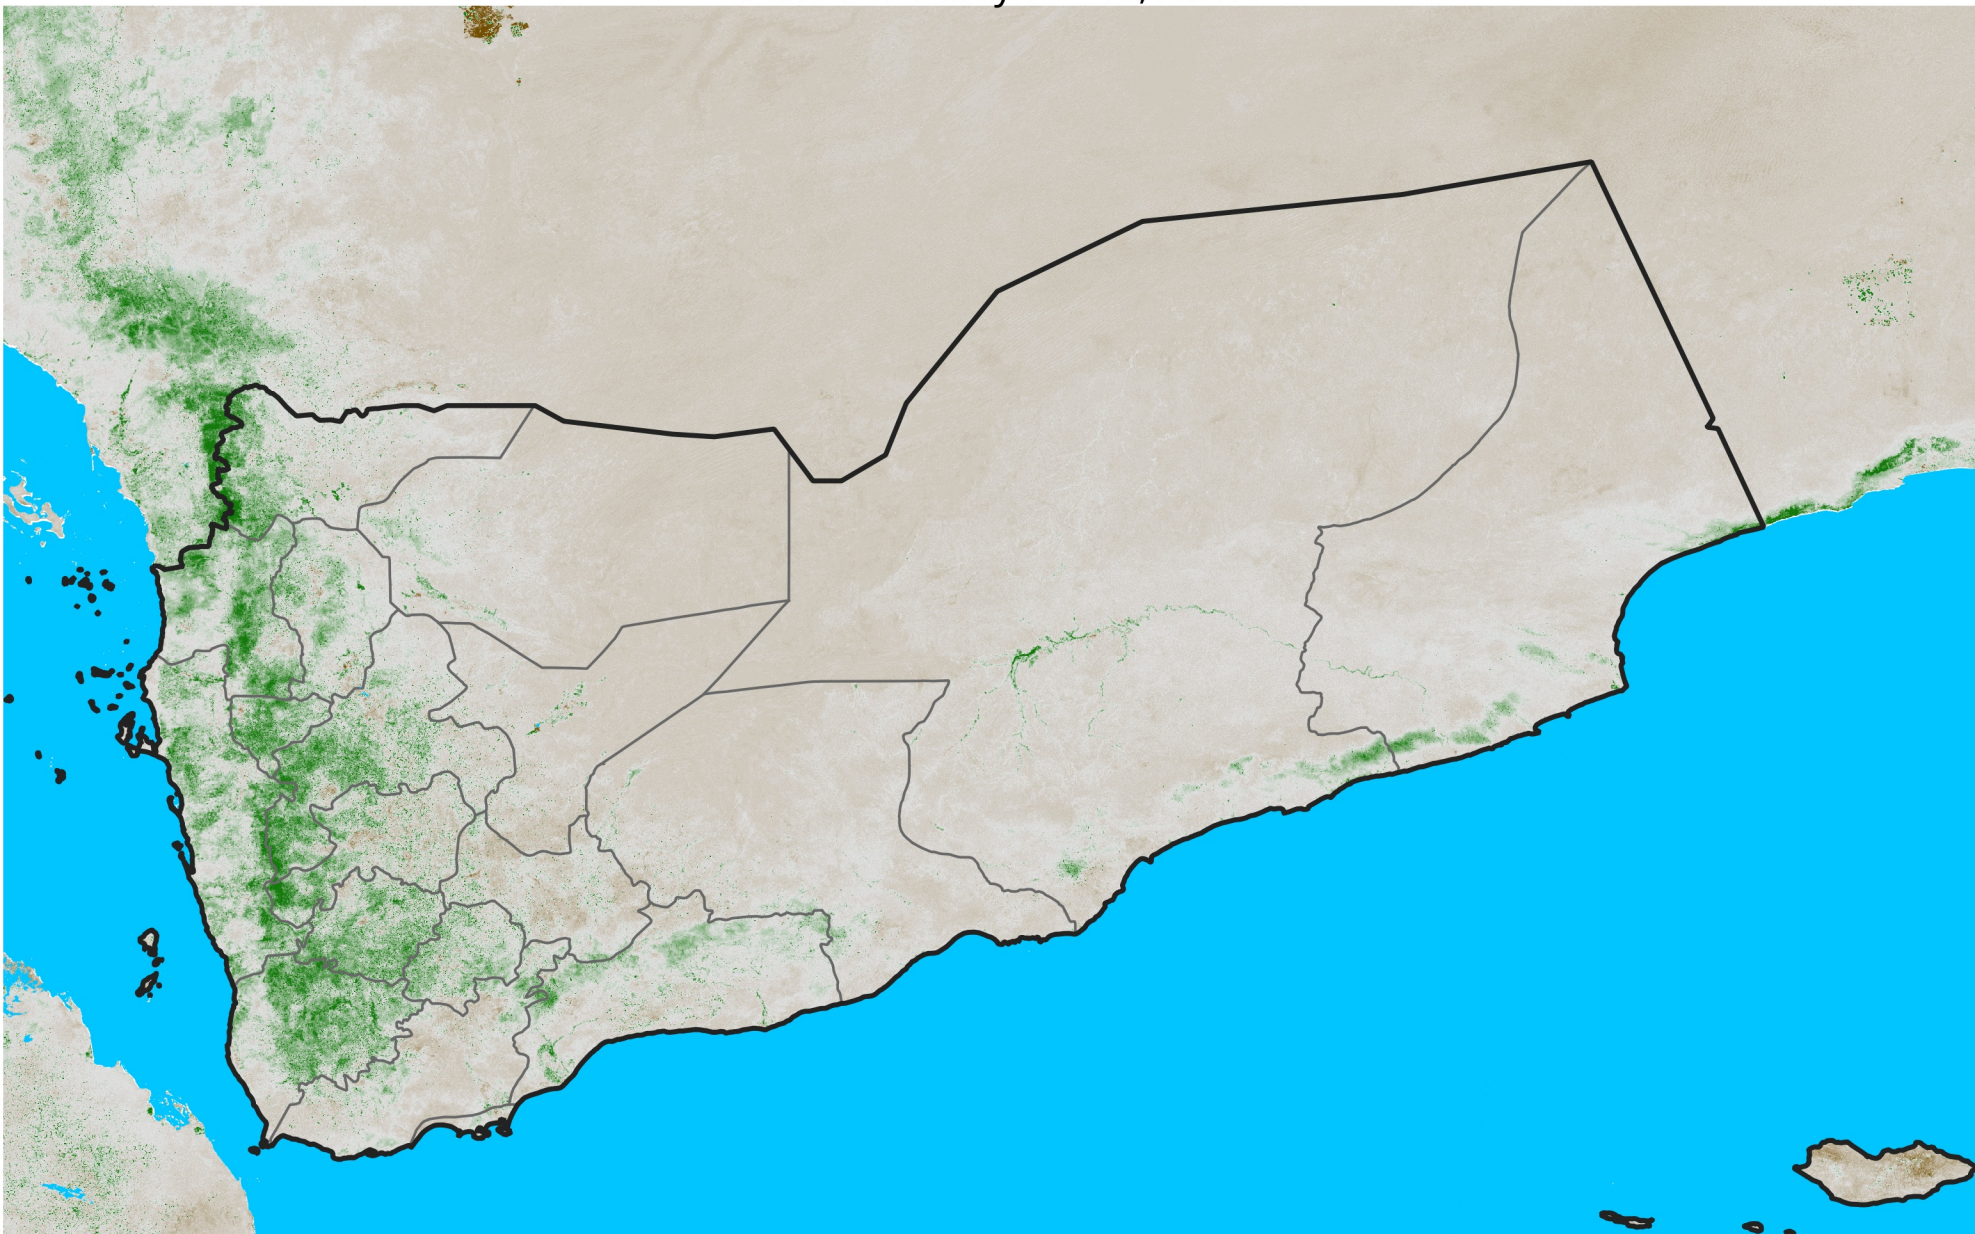

Yemen

NDVI Anomaly

2026 minus mean (2003 - 2022)

Period 13 / May 01 - 10, 2026

NDVI Anomaly

< -0.3 -0.2 -0.1 -0.05 0.05 0.1 0.2 >0.3

Negative

No Difference