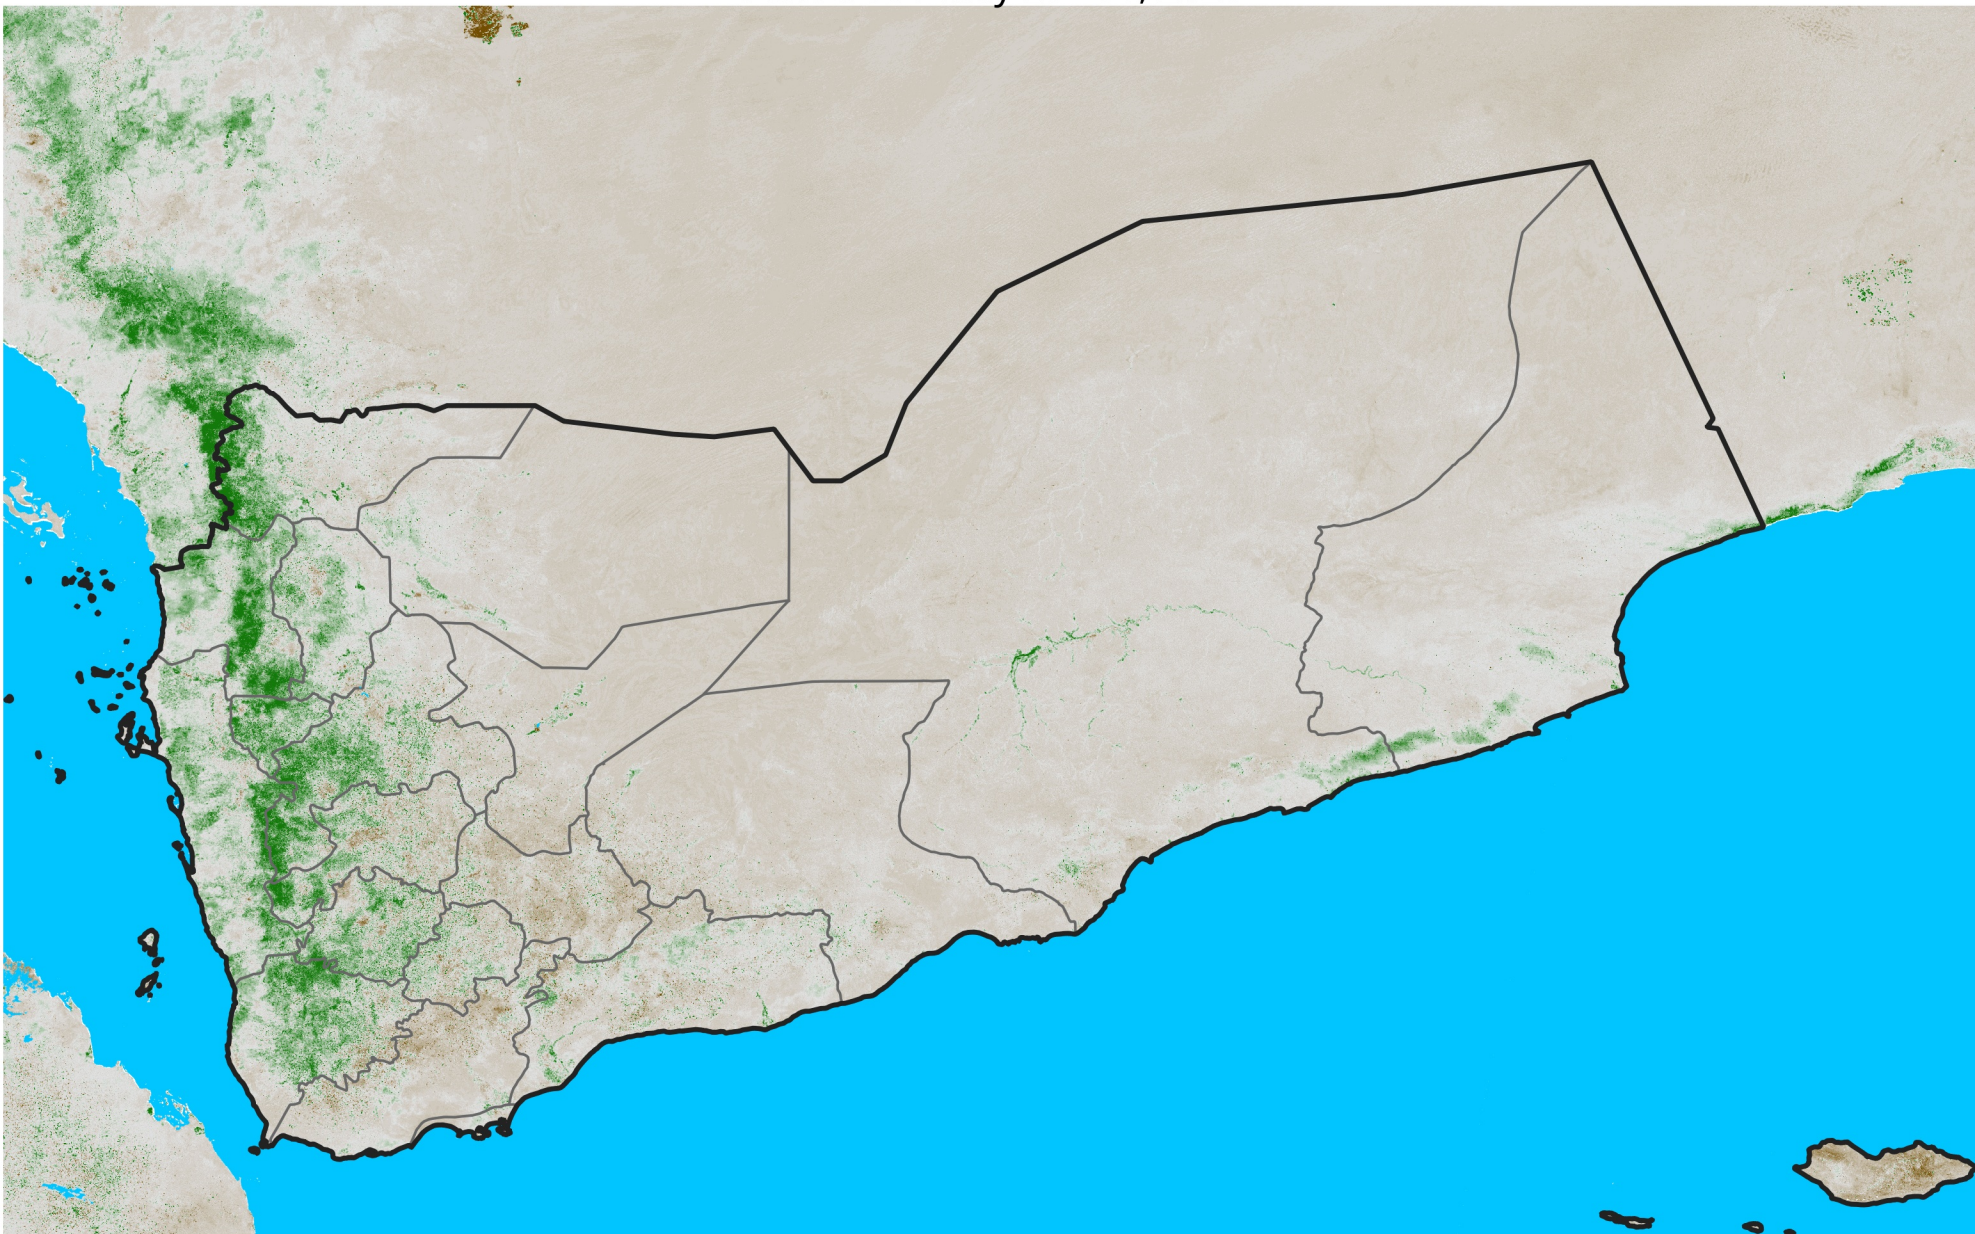

Yemen

NDVI Anomaly

2026 minus mean (2003 - 2022)

Period 15 / May 21 - 31, 2026

NDVI Anomaly

< -0.3 -0.2 -0.1 -0.05 0.05 0.1 0.2 >0.3

Negative

No Difference