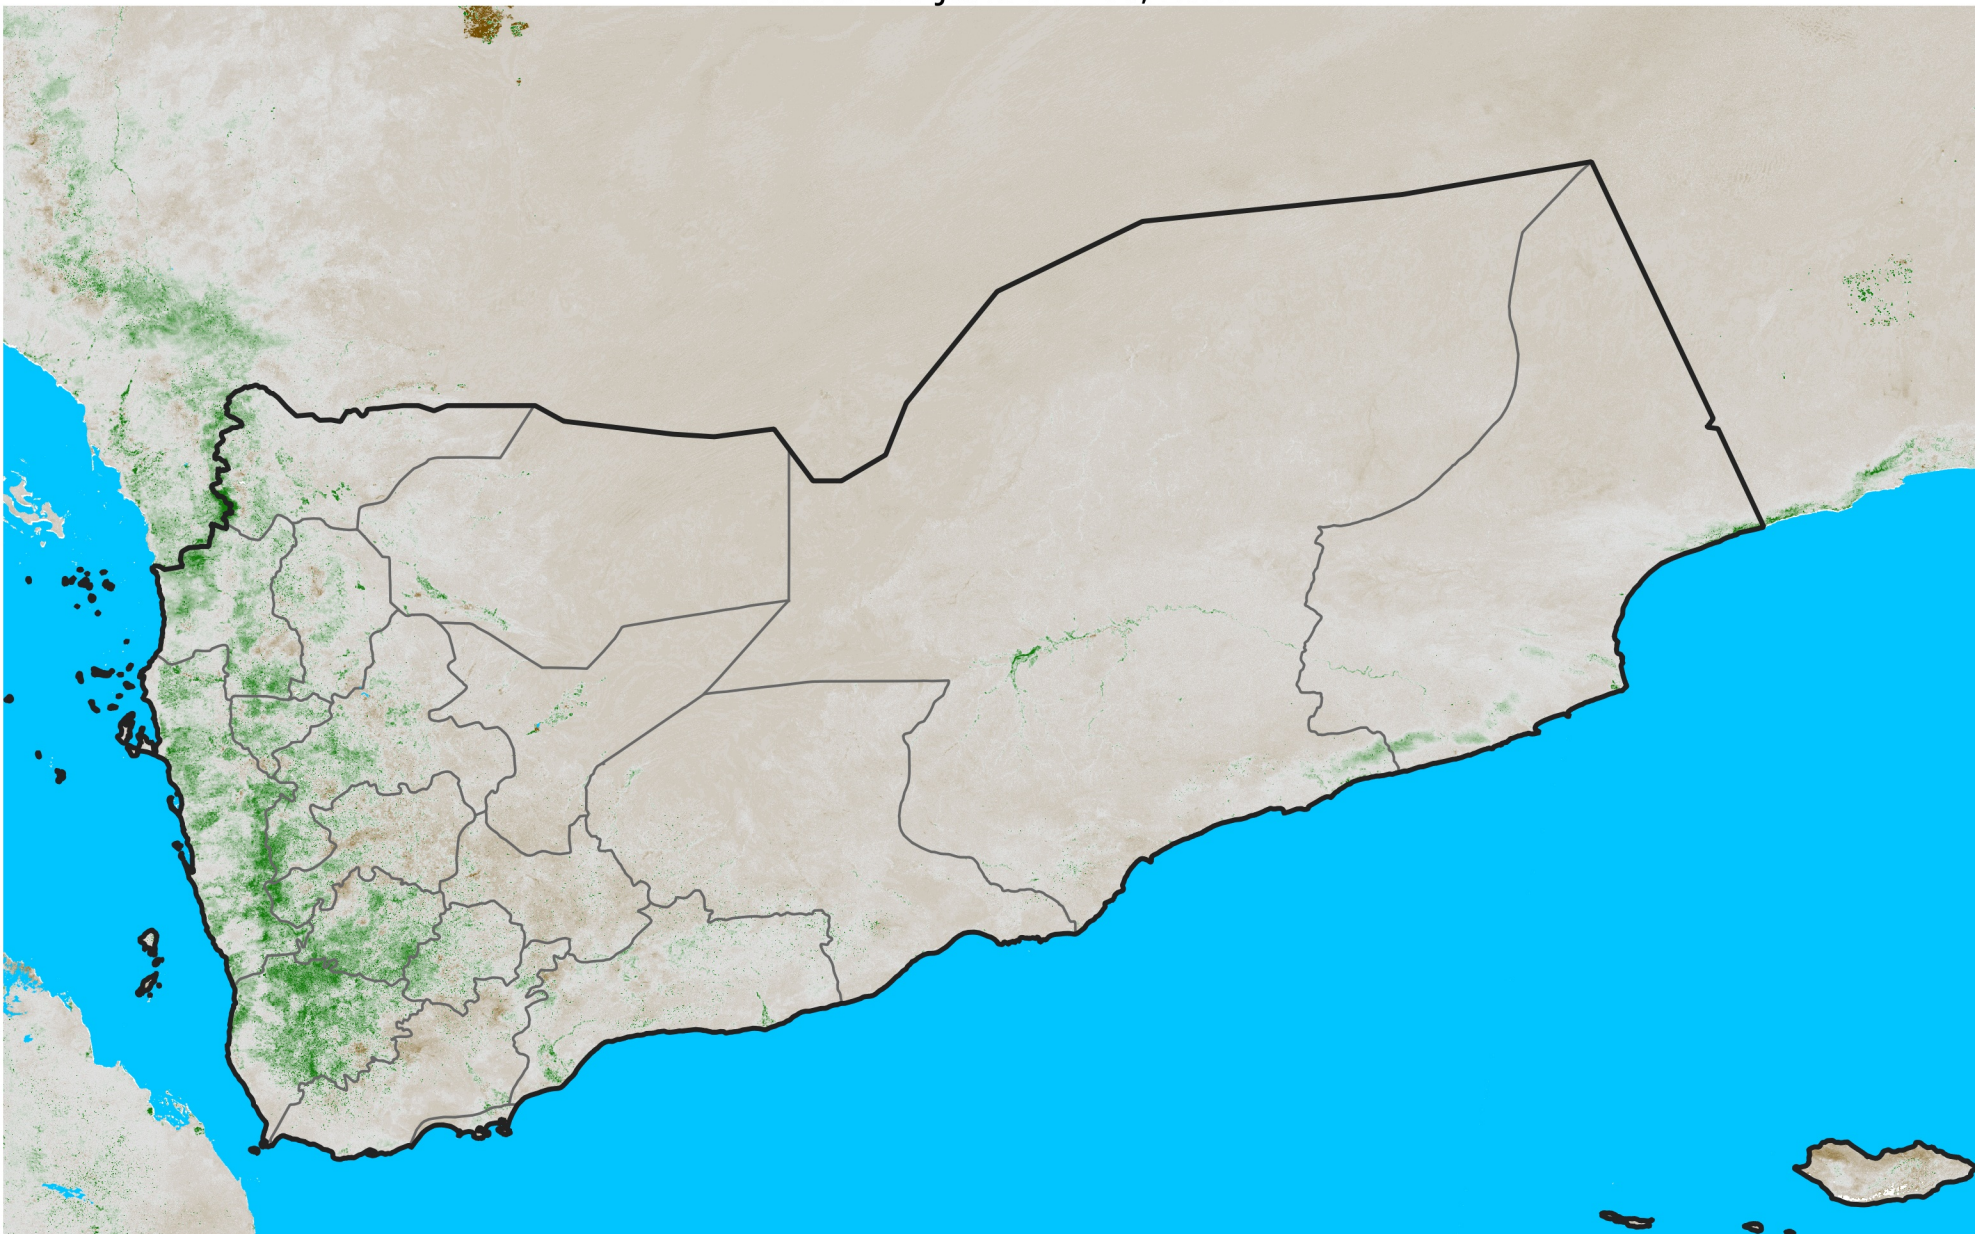

Yemen

NDVI Anomaly

2026 minus mean (2003 - 2022)

Period 16 / June 01 - 10, 2026

NDVI Anomaly

< -0.3 -0.2 -0.1 -0.05 0.05 0.1 0.2 >0.3

Negative

No Difference