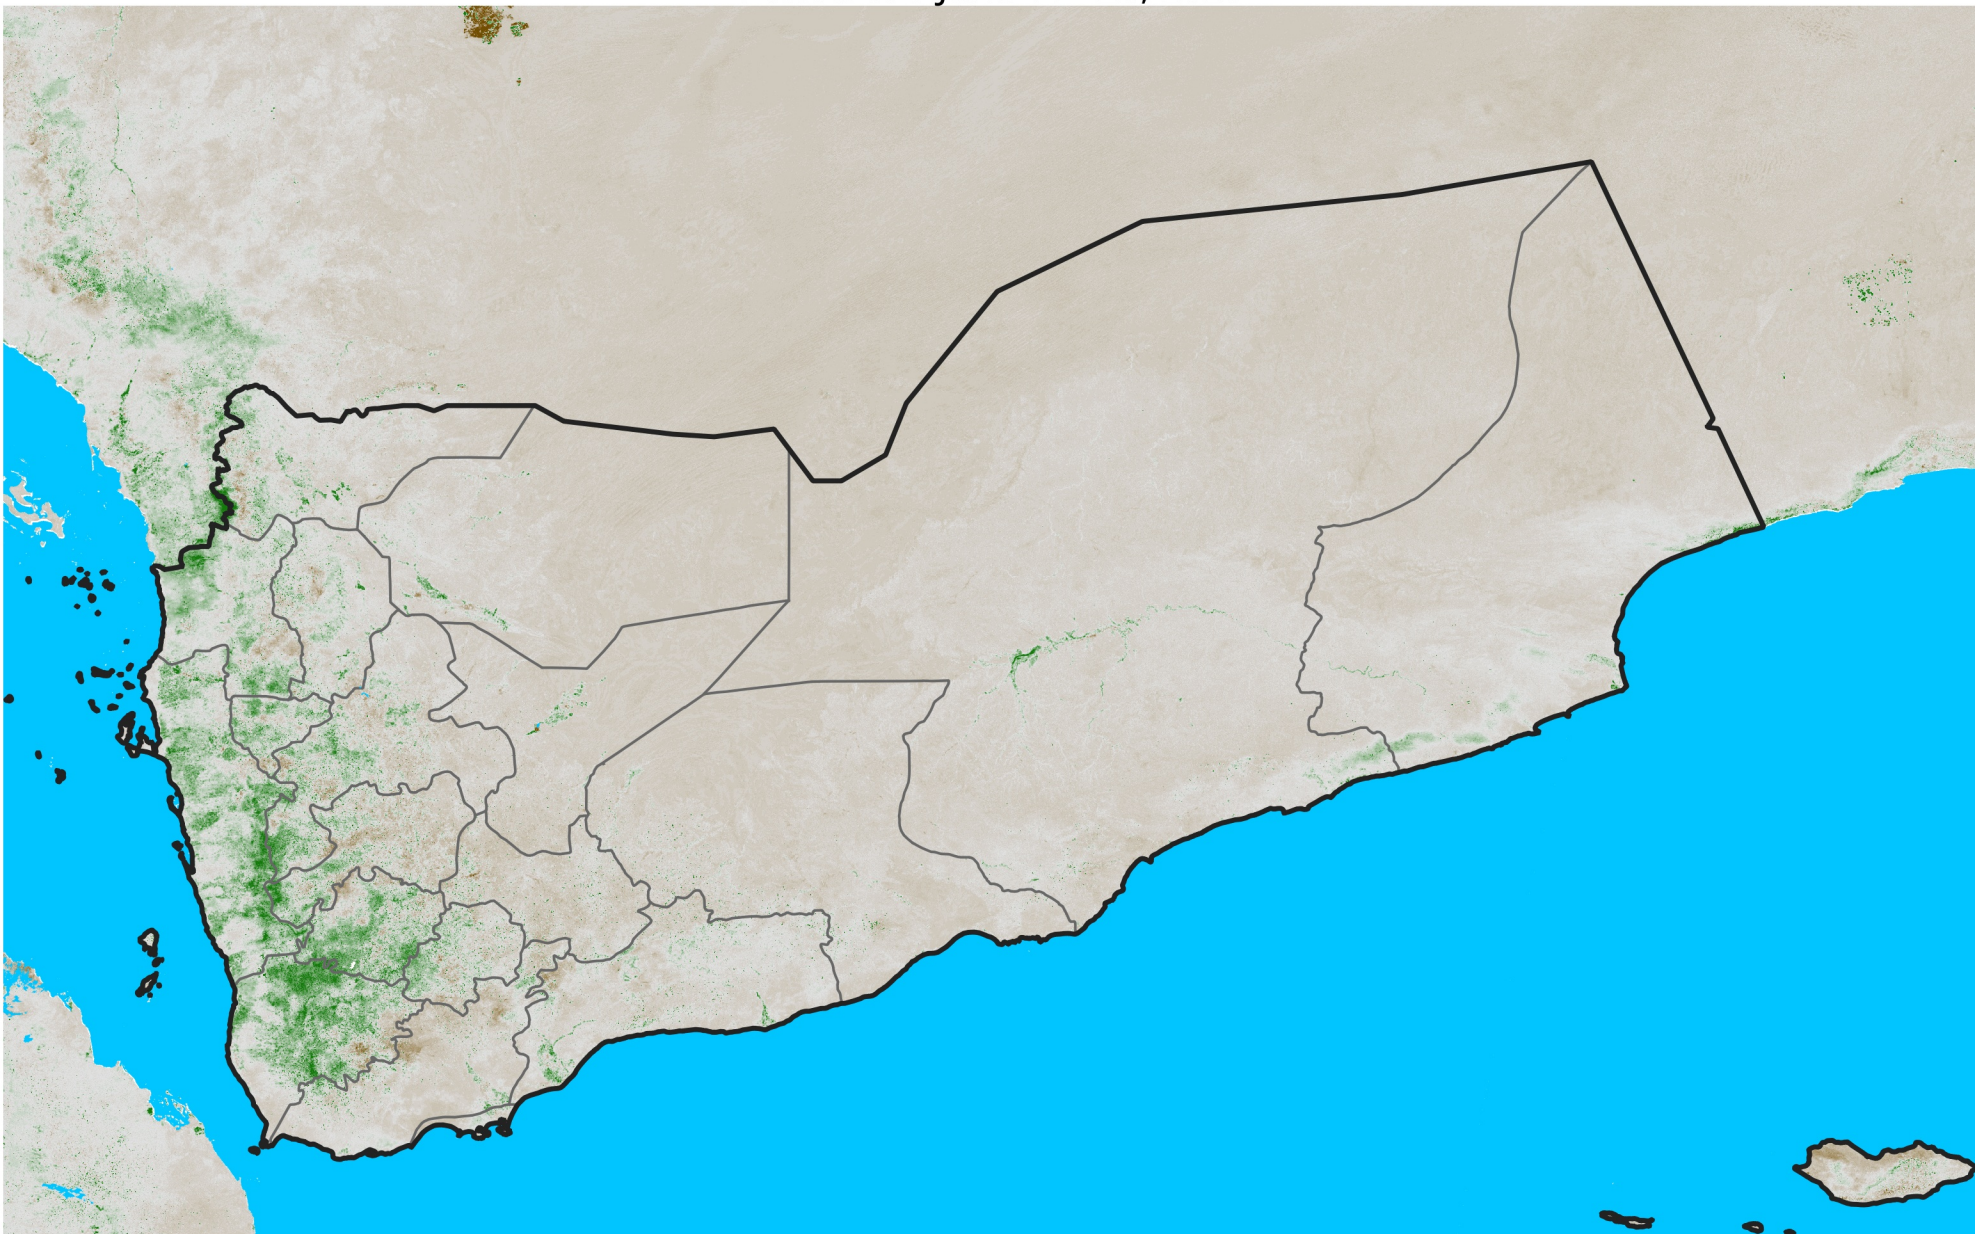

# Yemen

## NDVI Anomaly

2026 minus mean (2003 - 2022)

Period 17 / June 11 - 20, 2026