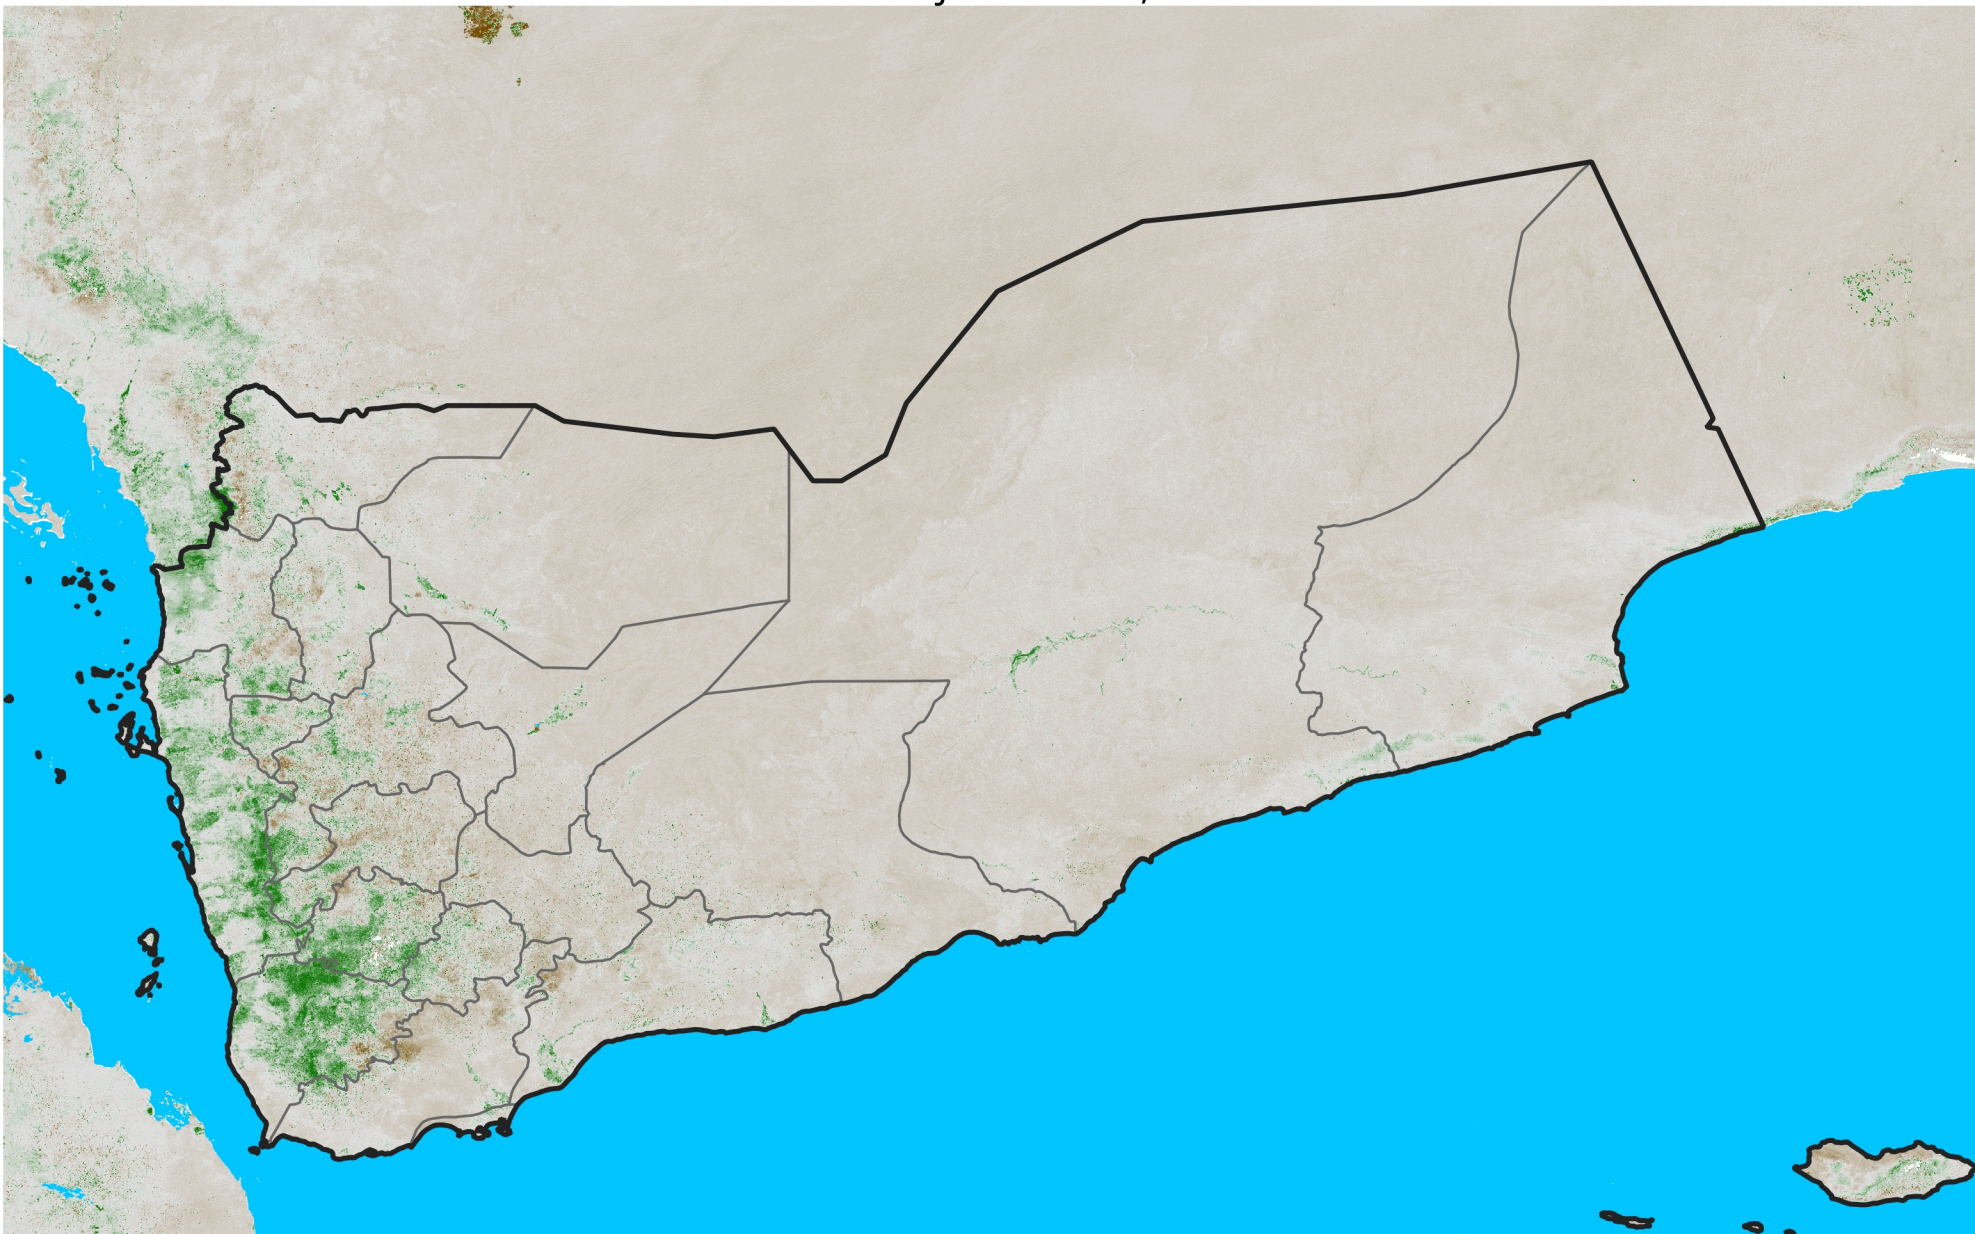

Yemen

NDVI Anomaly

2026 minus mean (2003 - 2022)

Period 18 / June 21 - 30, 2026

NDVI Anomaly

< -0.3 -0.2 -0.1 -0.05 0.05 0.1 0.2 >0.3

Negative

No Difference