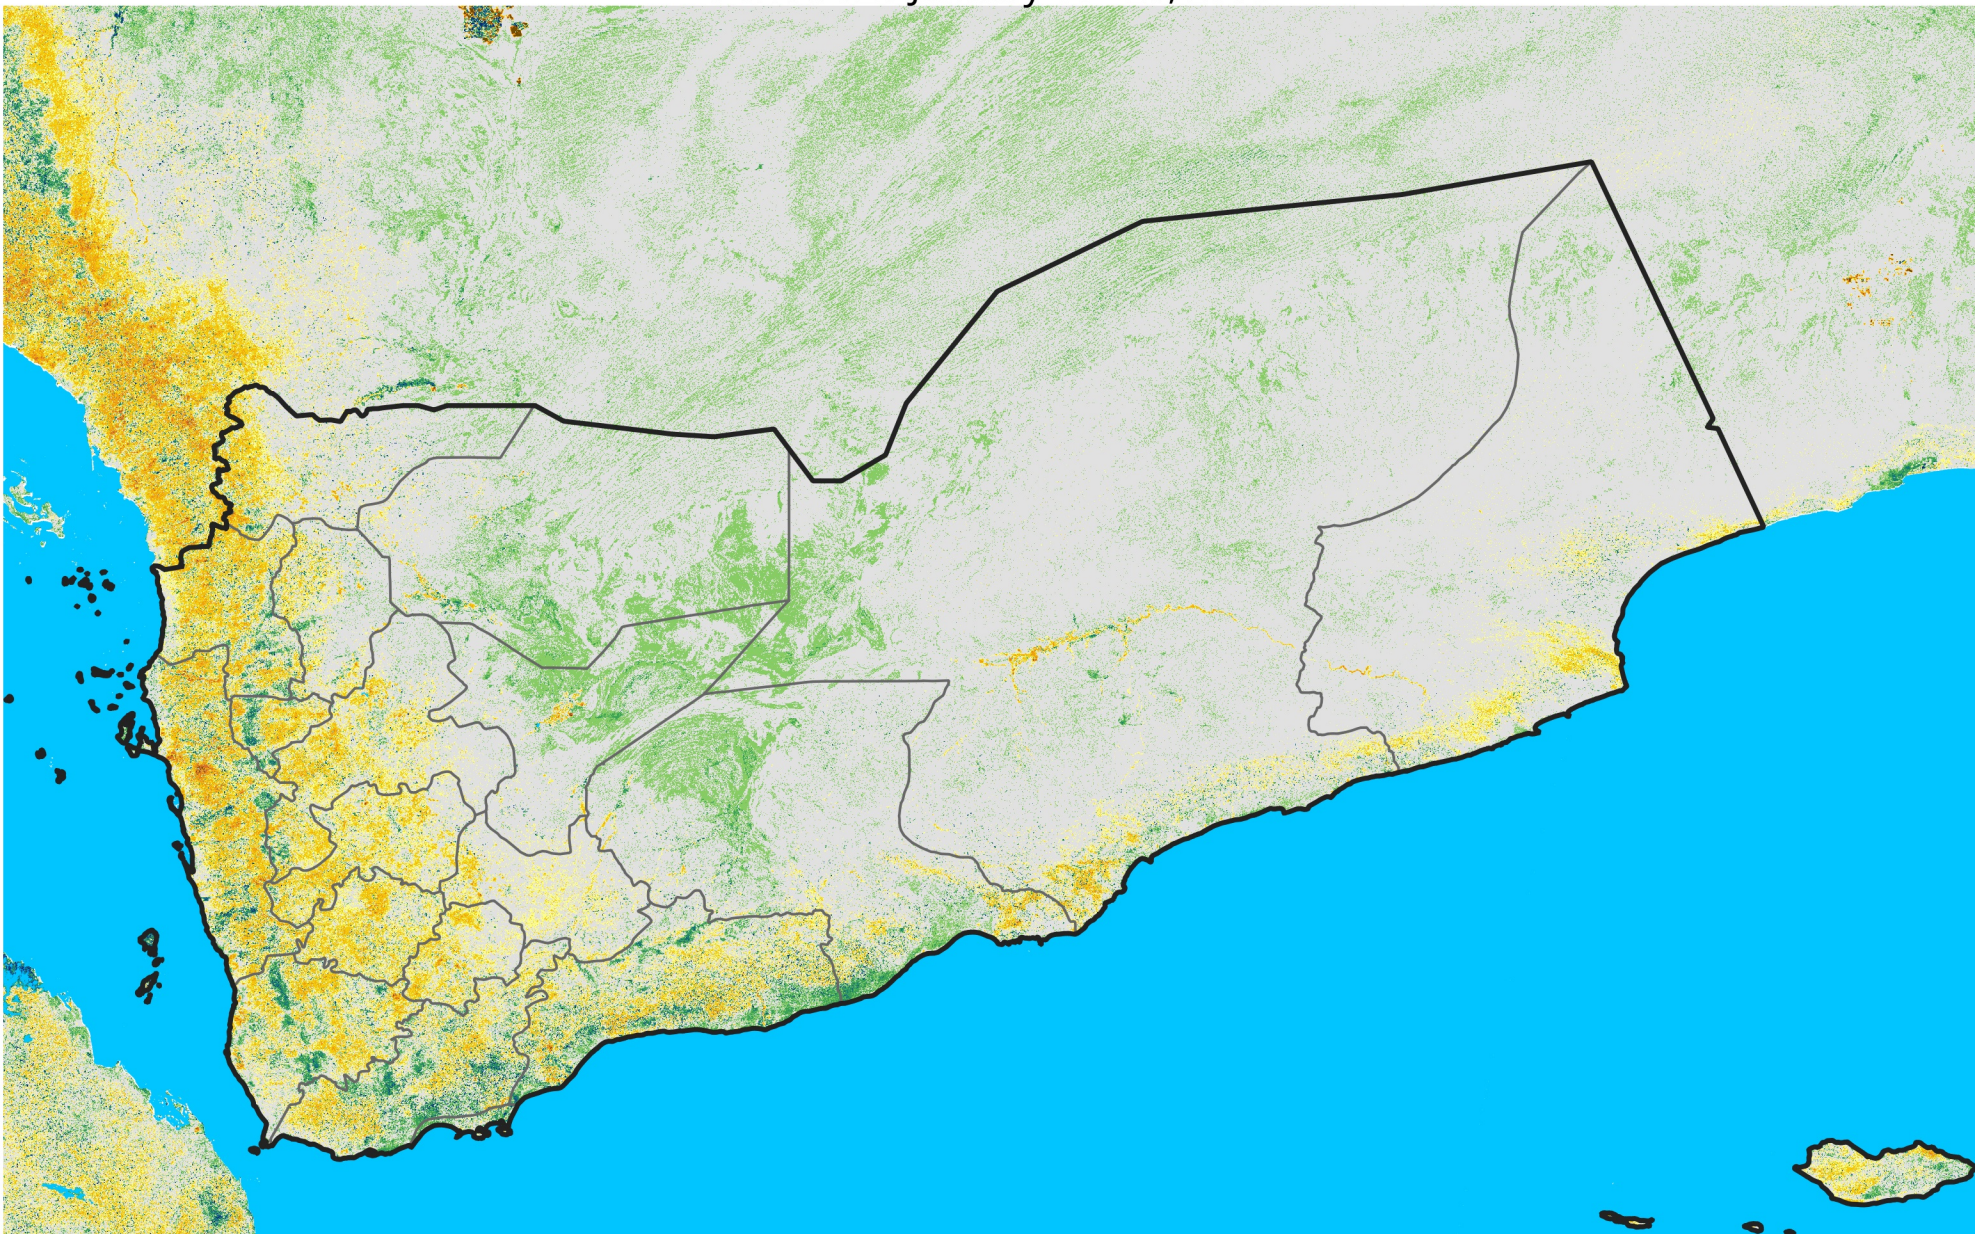

Yemen

Percent of Mean NDVI

2003 / mean (2003 - 2022)

Period 02 / January 11 - 20, 2003

Percent of Normal