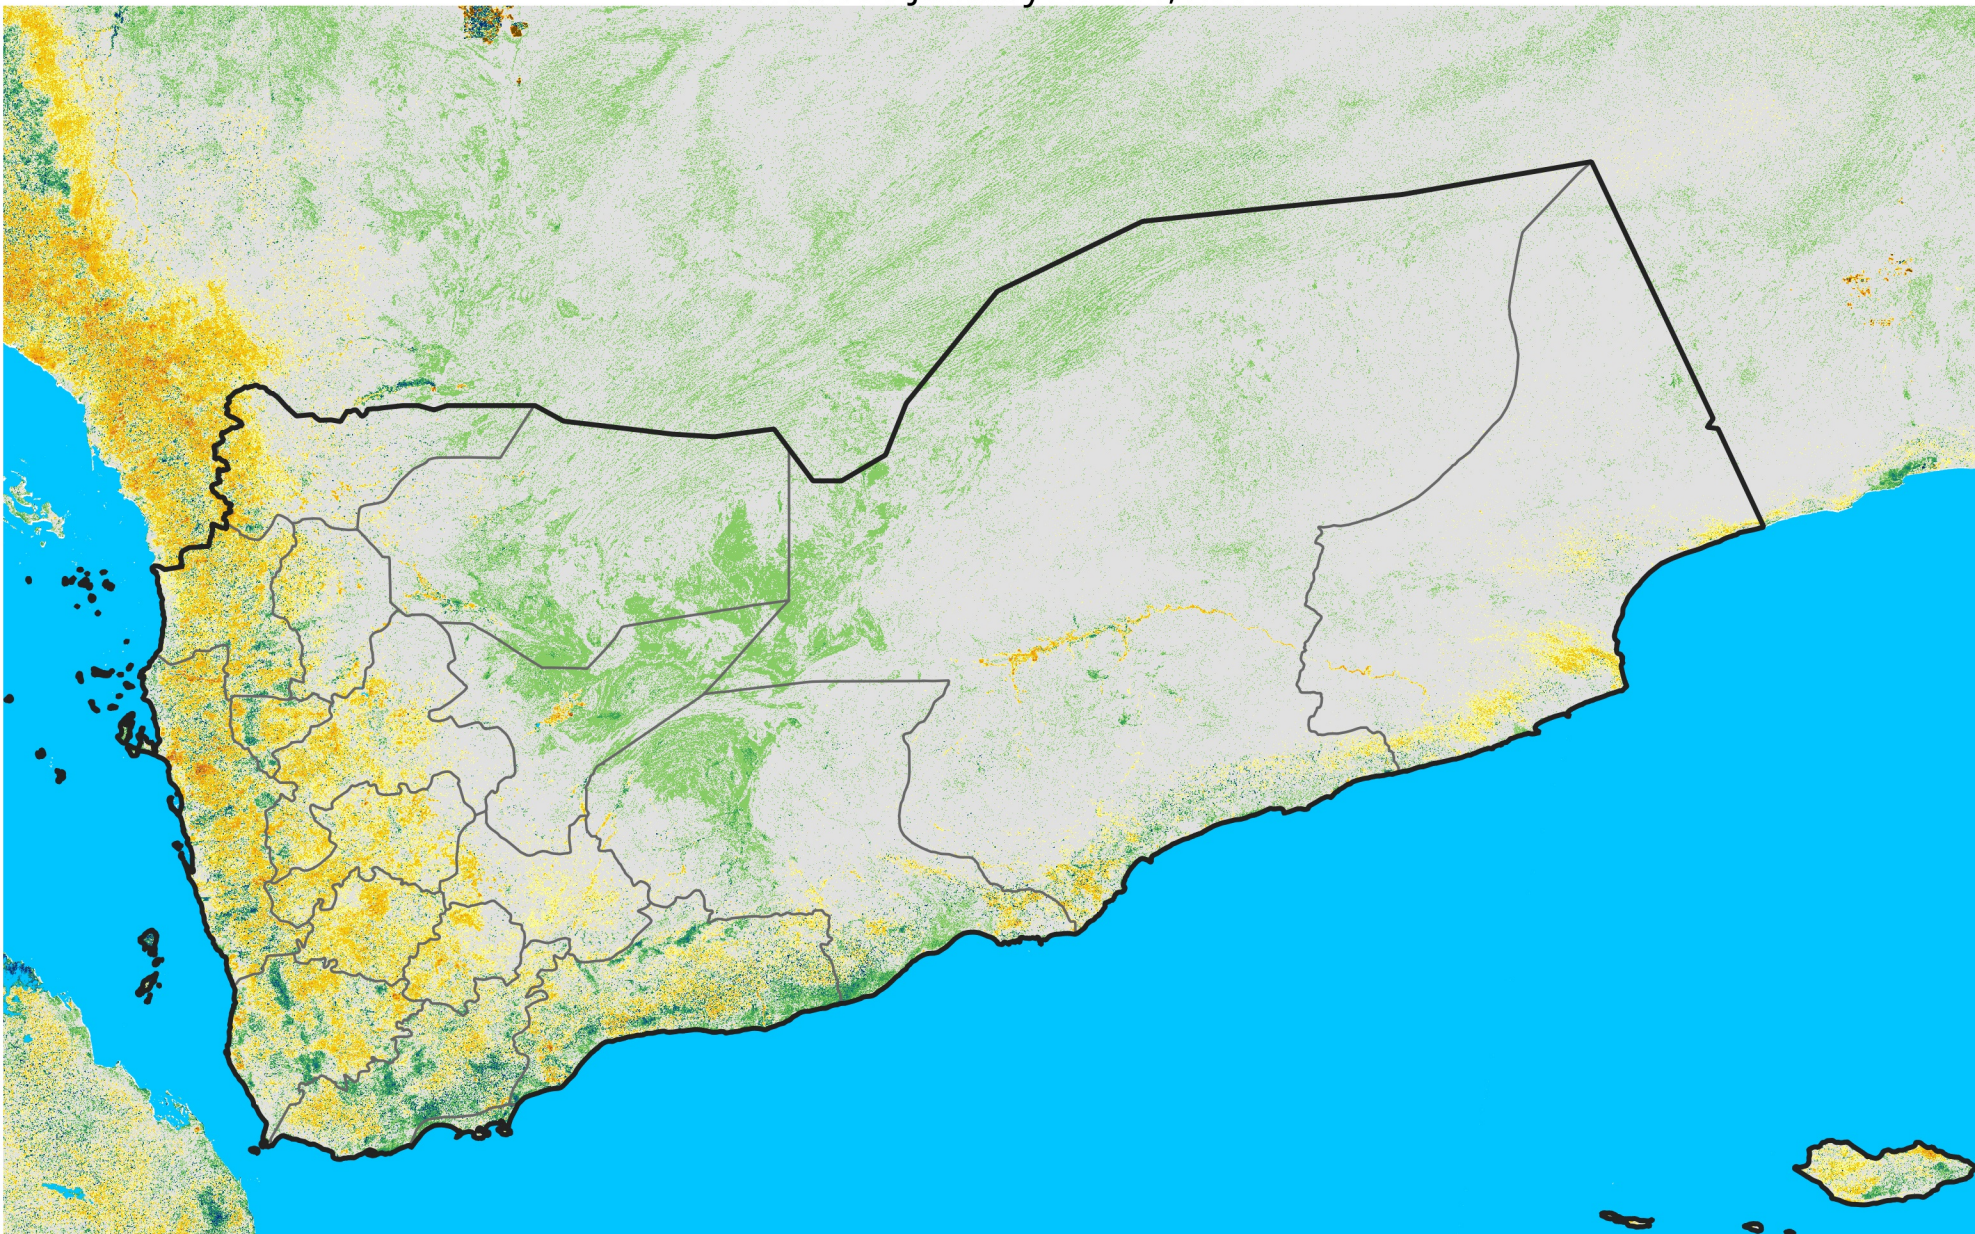

Yemen

Percent of Mean NDVI

2003 / mean (2003 - 2022)

Period 03 / January 21 - 31, 2003

Percent of Normal