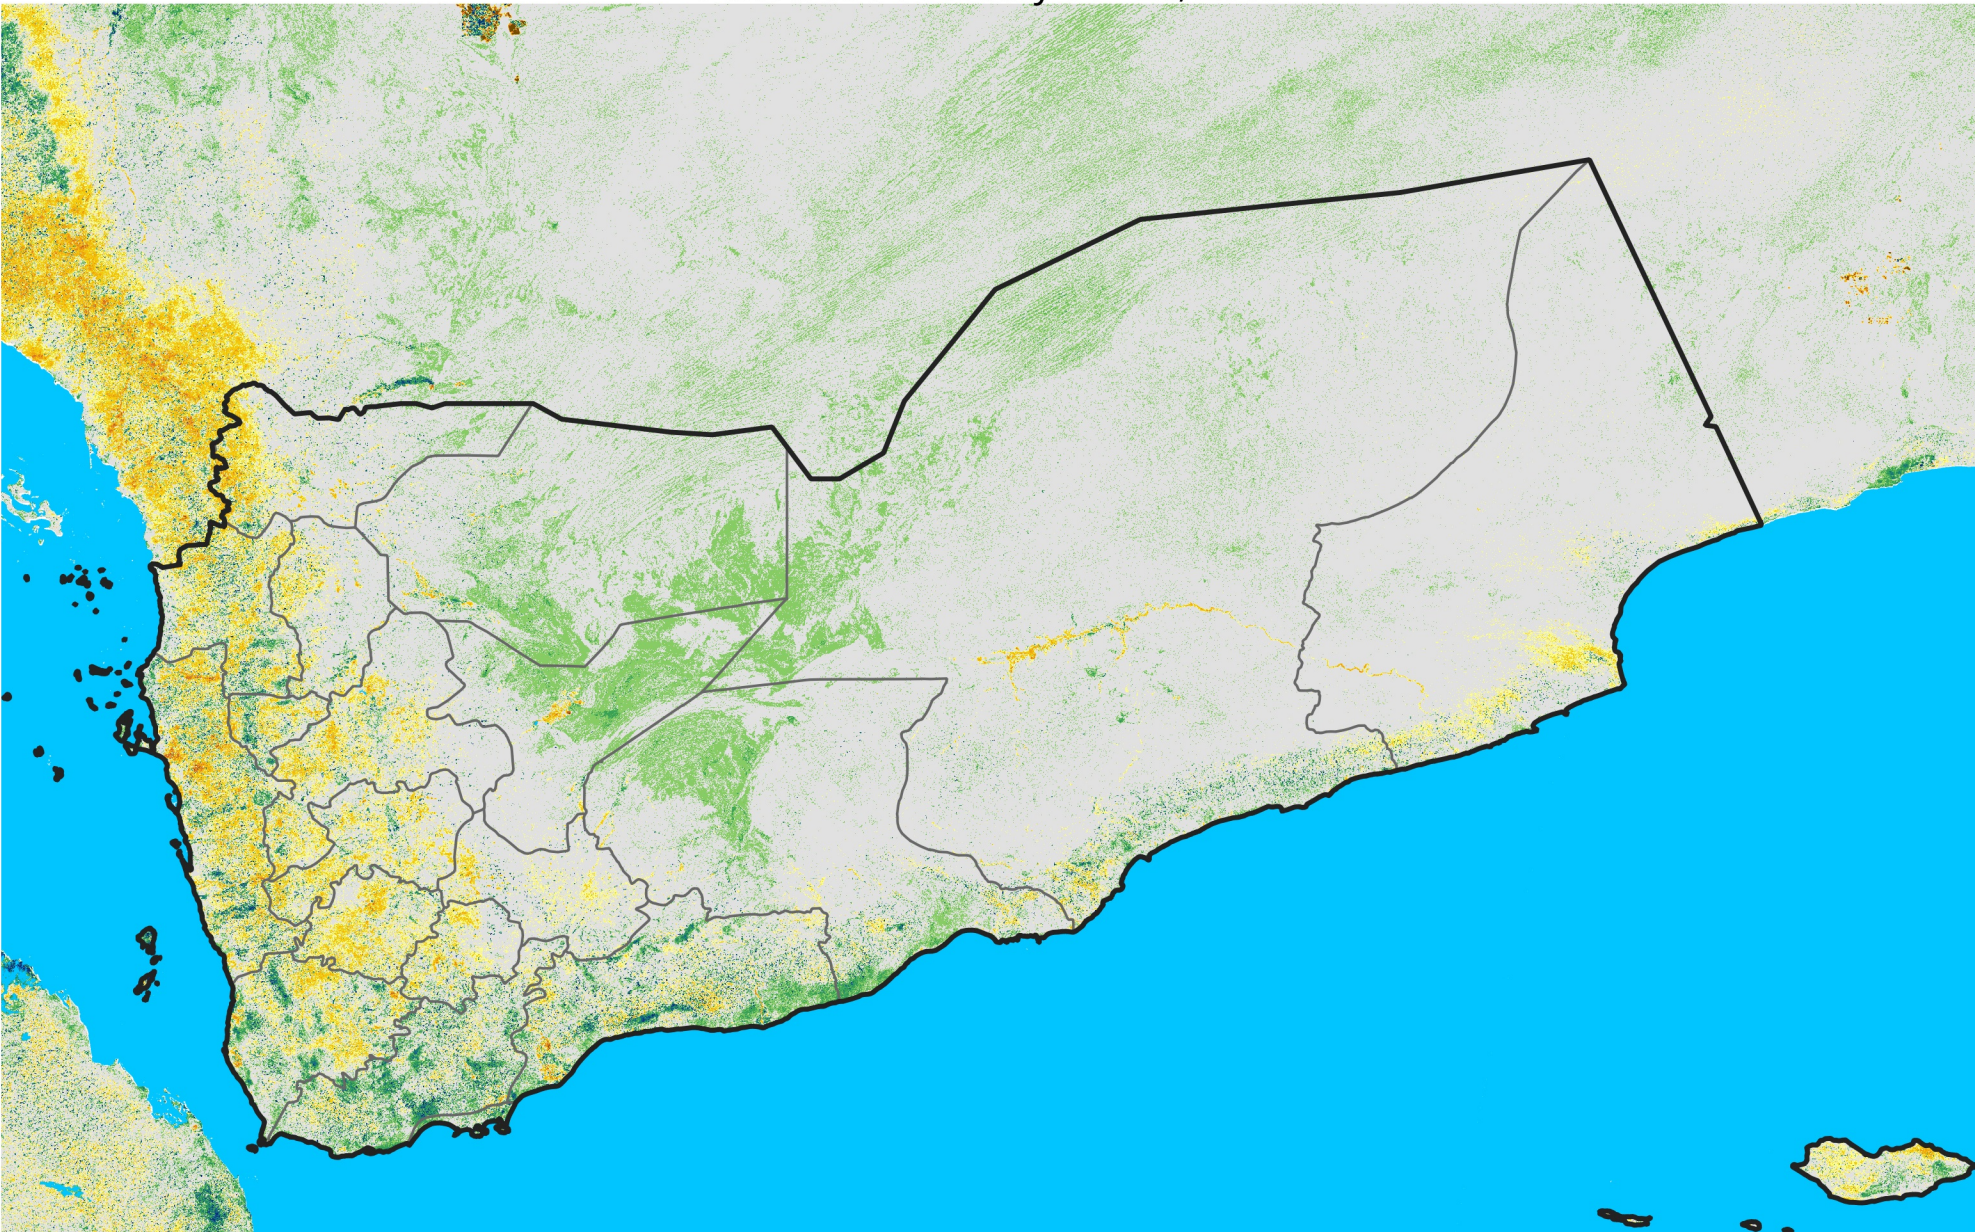

Yemen

Percent of Mean NDVI

2003 / mean (2003 - 2022)

Period 05 / February 11 - 20, 2003

Percent of Normal