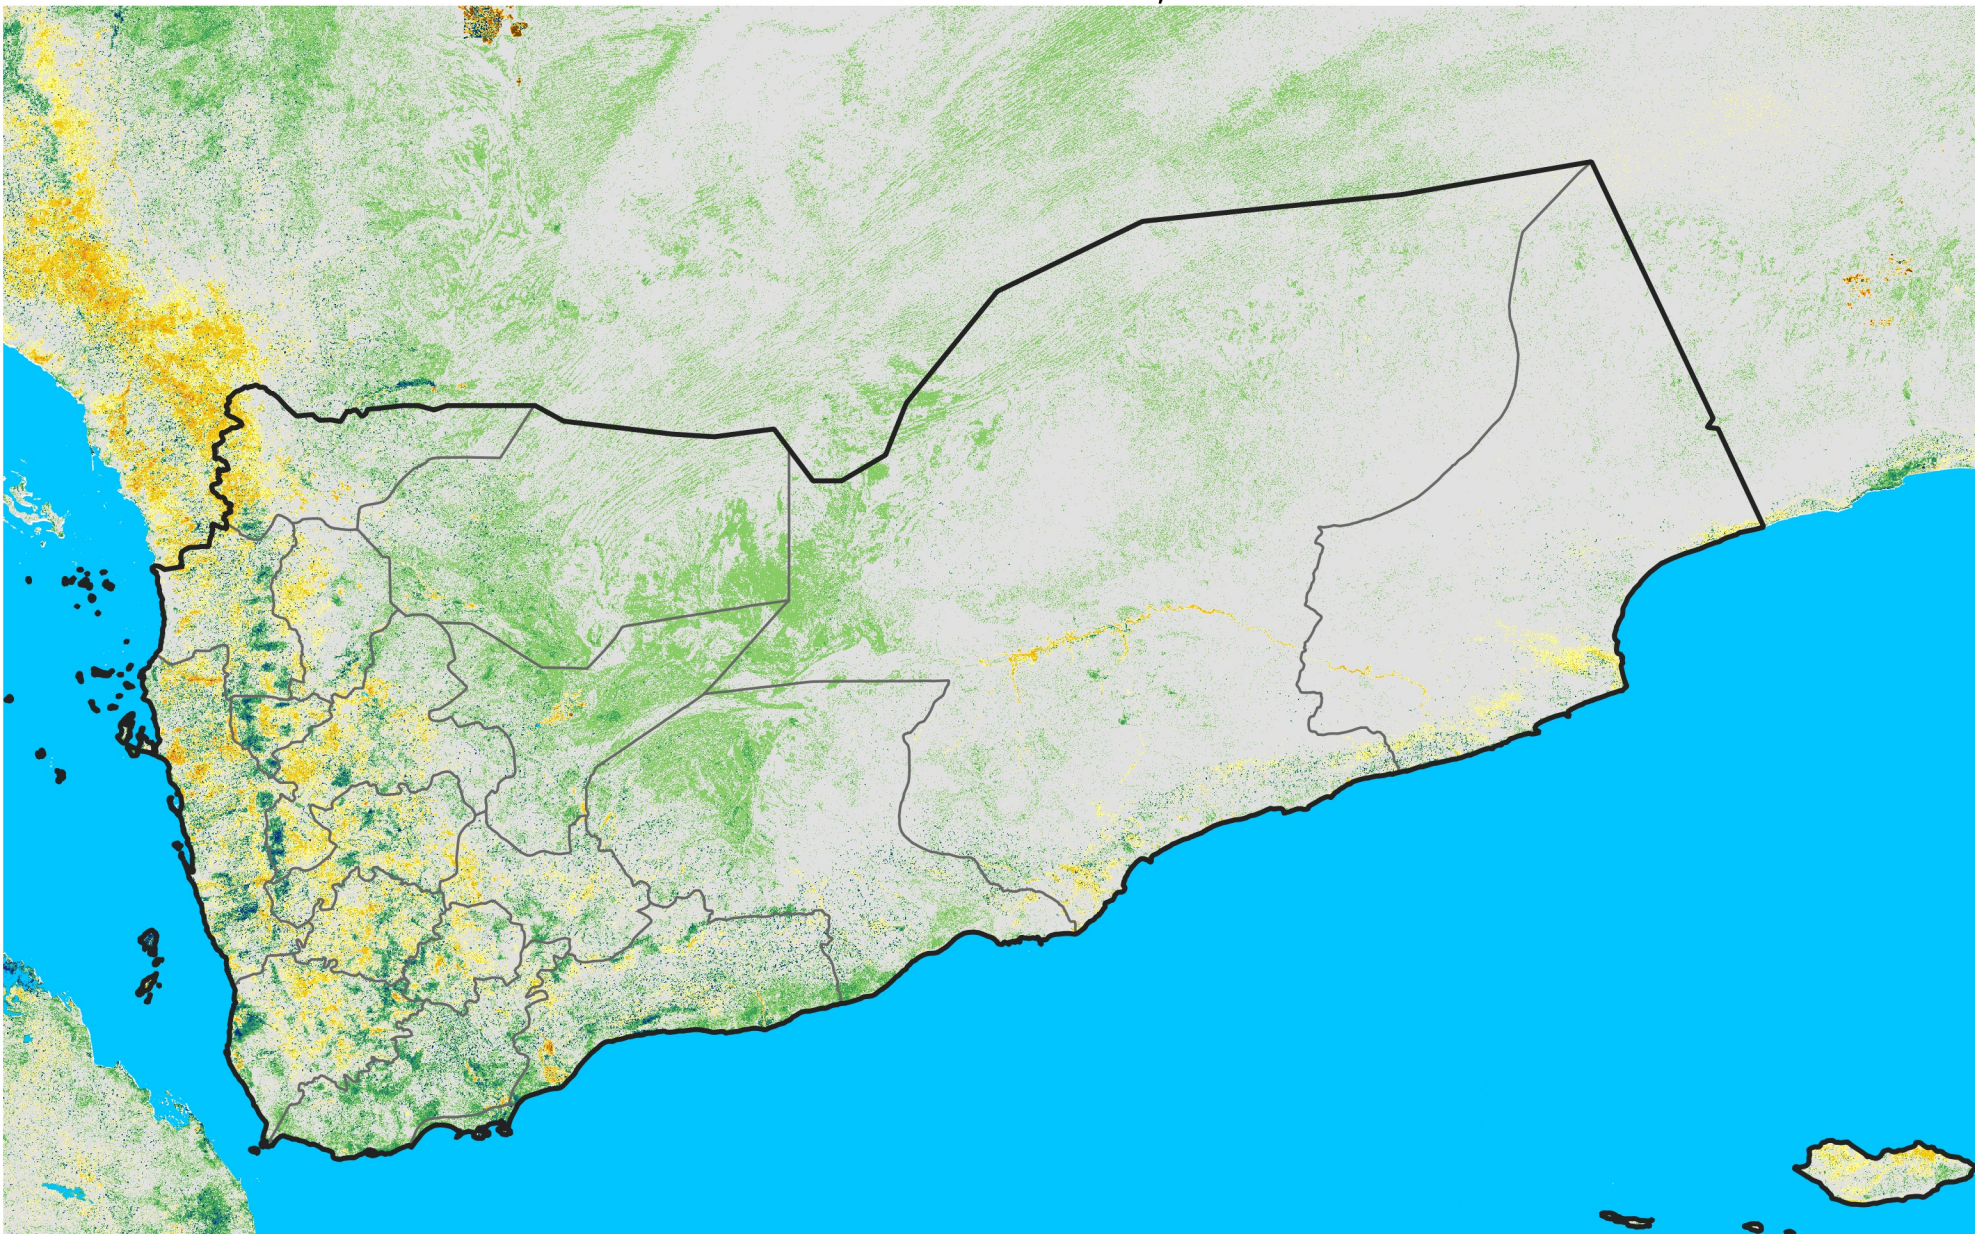

Yemen

Percent of Mean NDVI

2003 / mean (2003 - 2022)

Period 08 / March 11 - 20, 2003

Percent of Normal