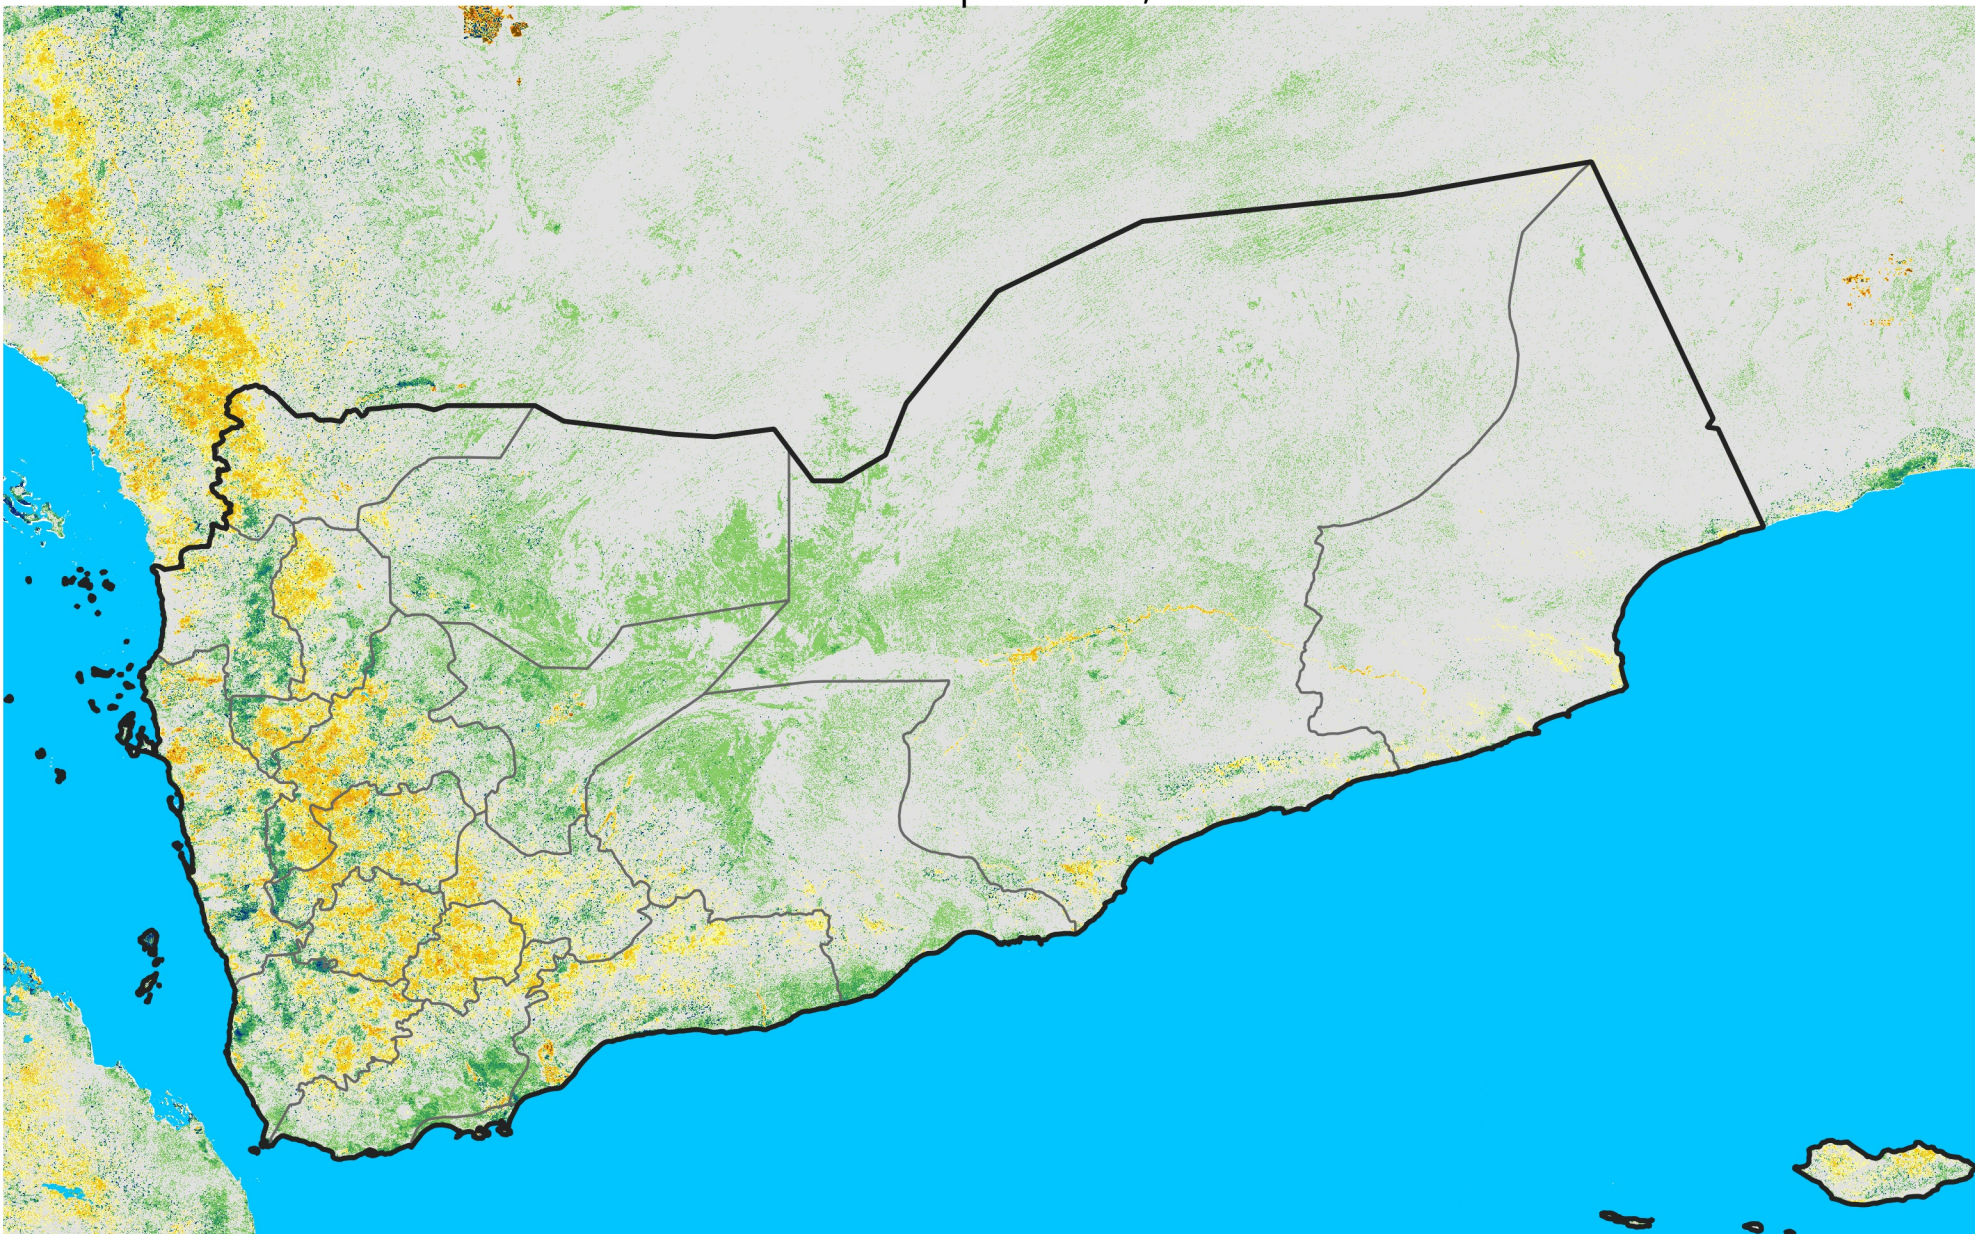

Yemen

Percent of Mean NDVI

2003 / mean (2003 - 2022)

Period 11 / April 11 - 20, 2003

Percent of Normal