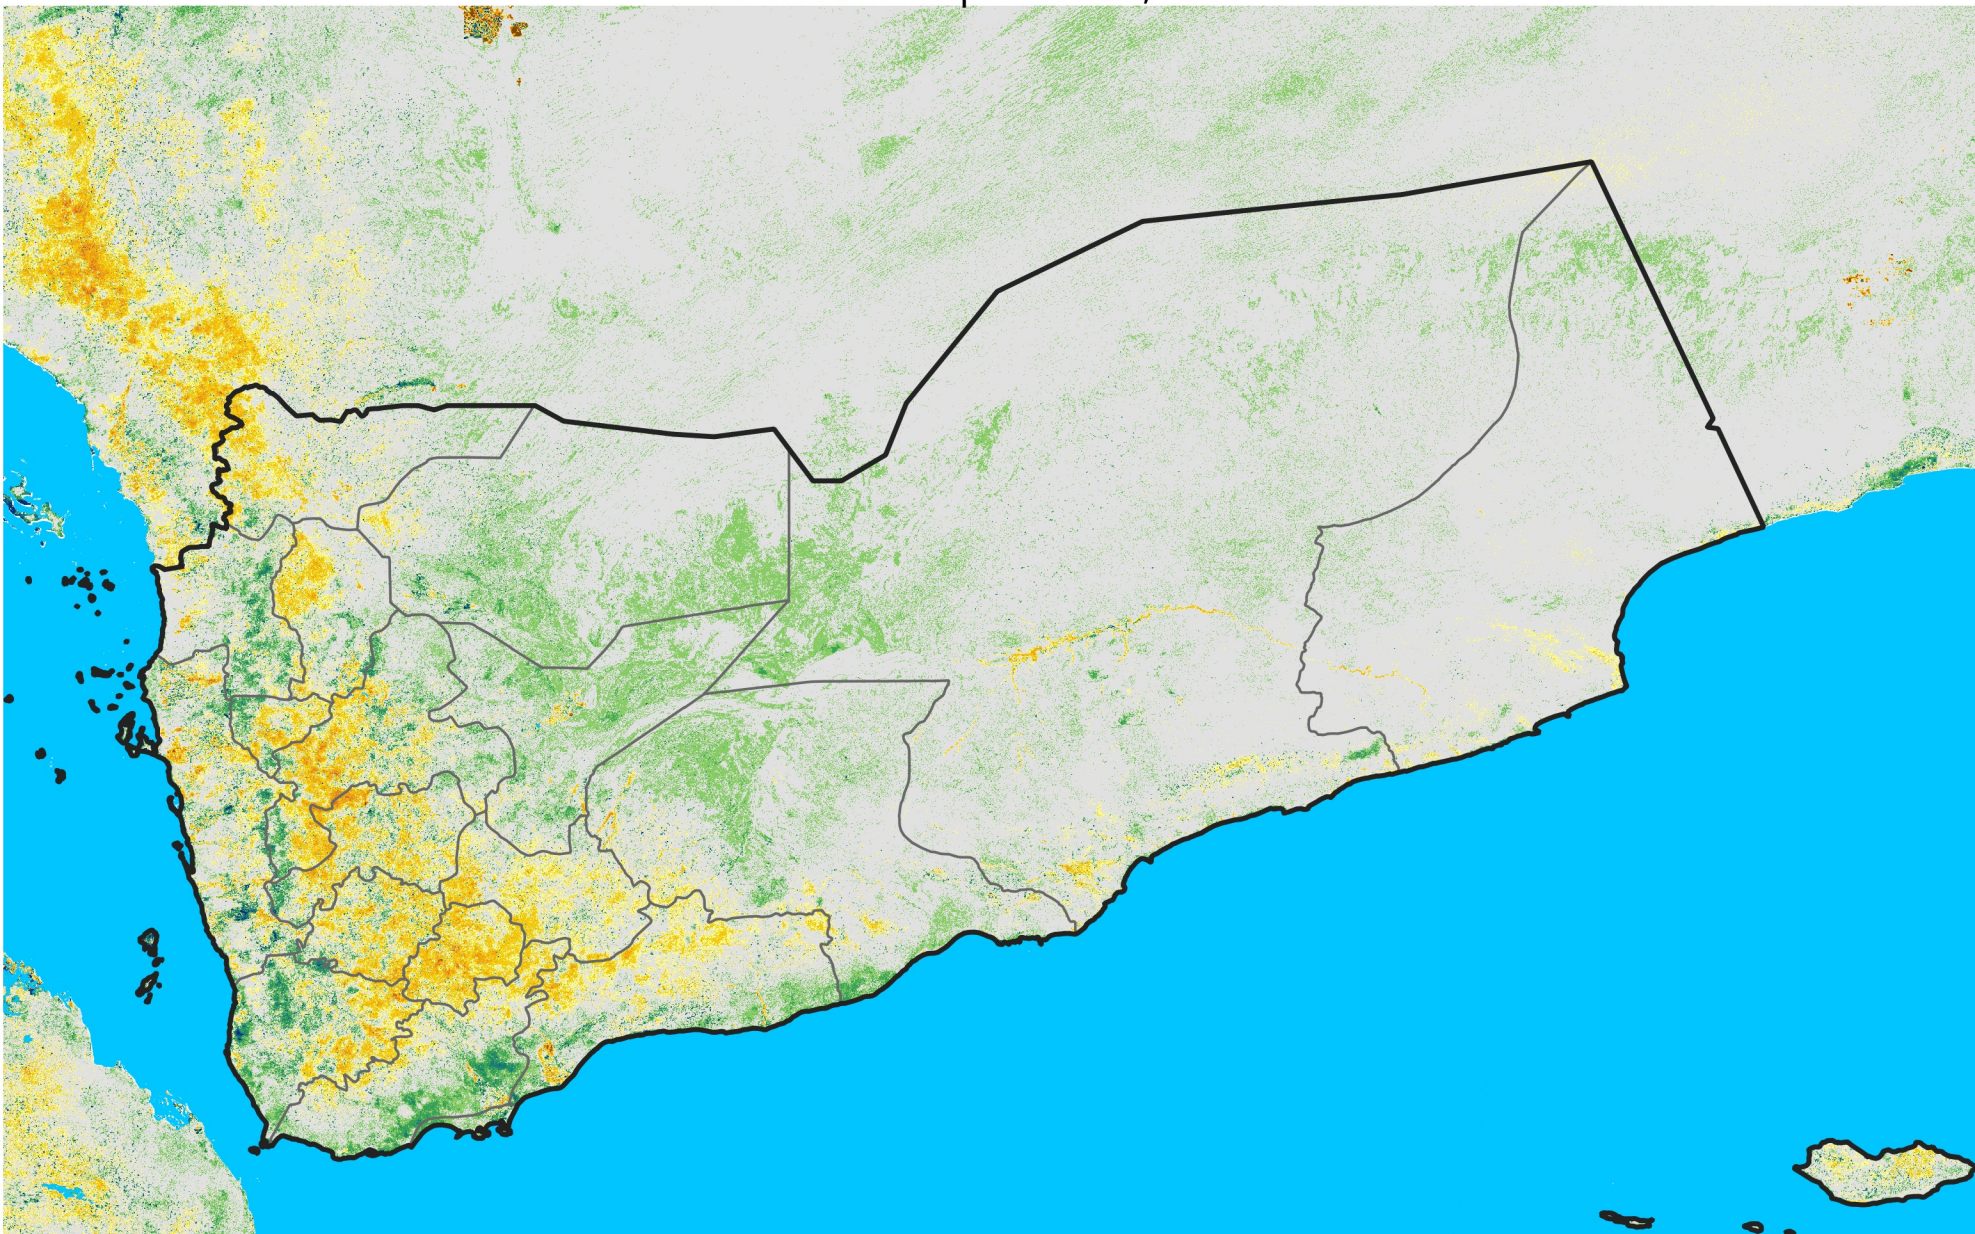

# Yemen

## Percent of Mean NDVI

2003 / mean (2003 - 2022)

Period 12 / April 21 - 30, 2003