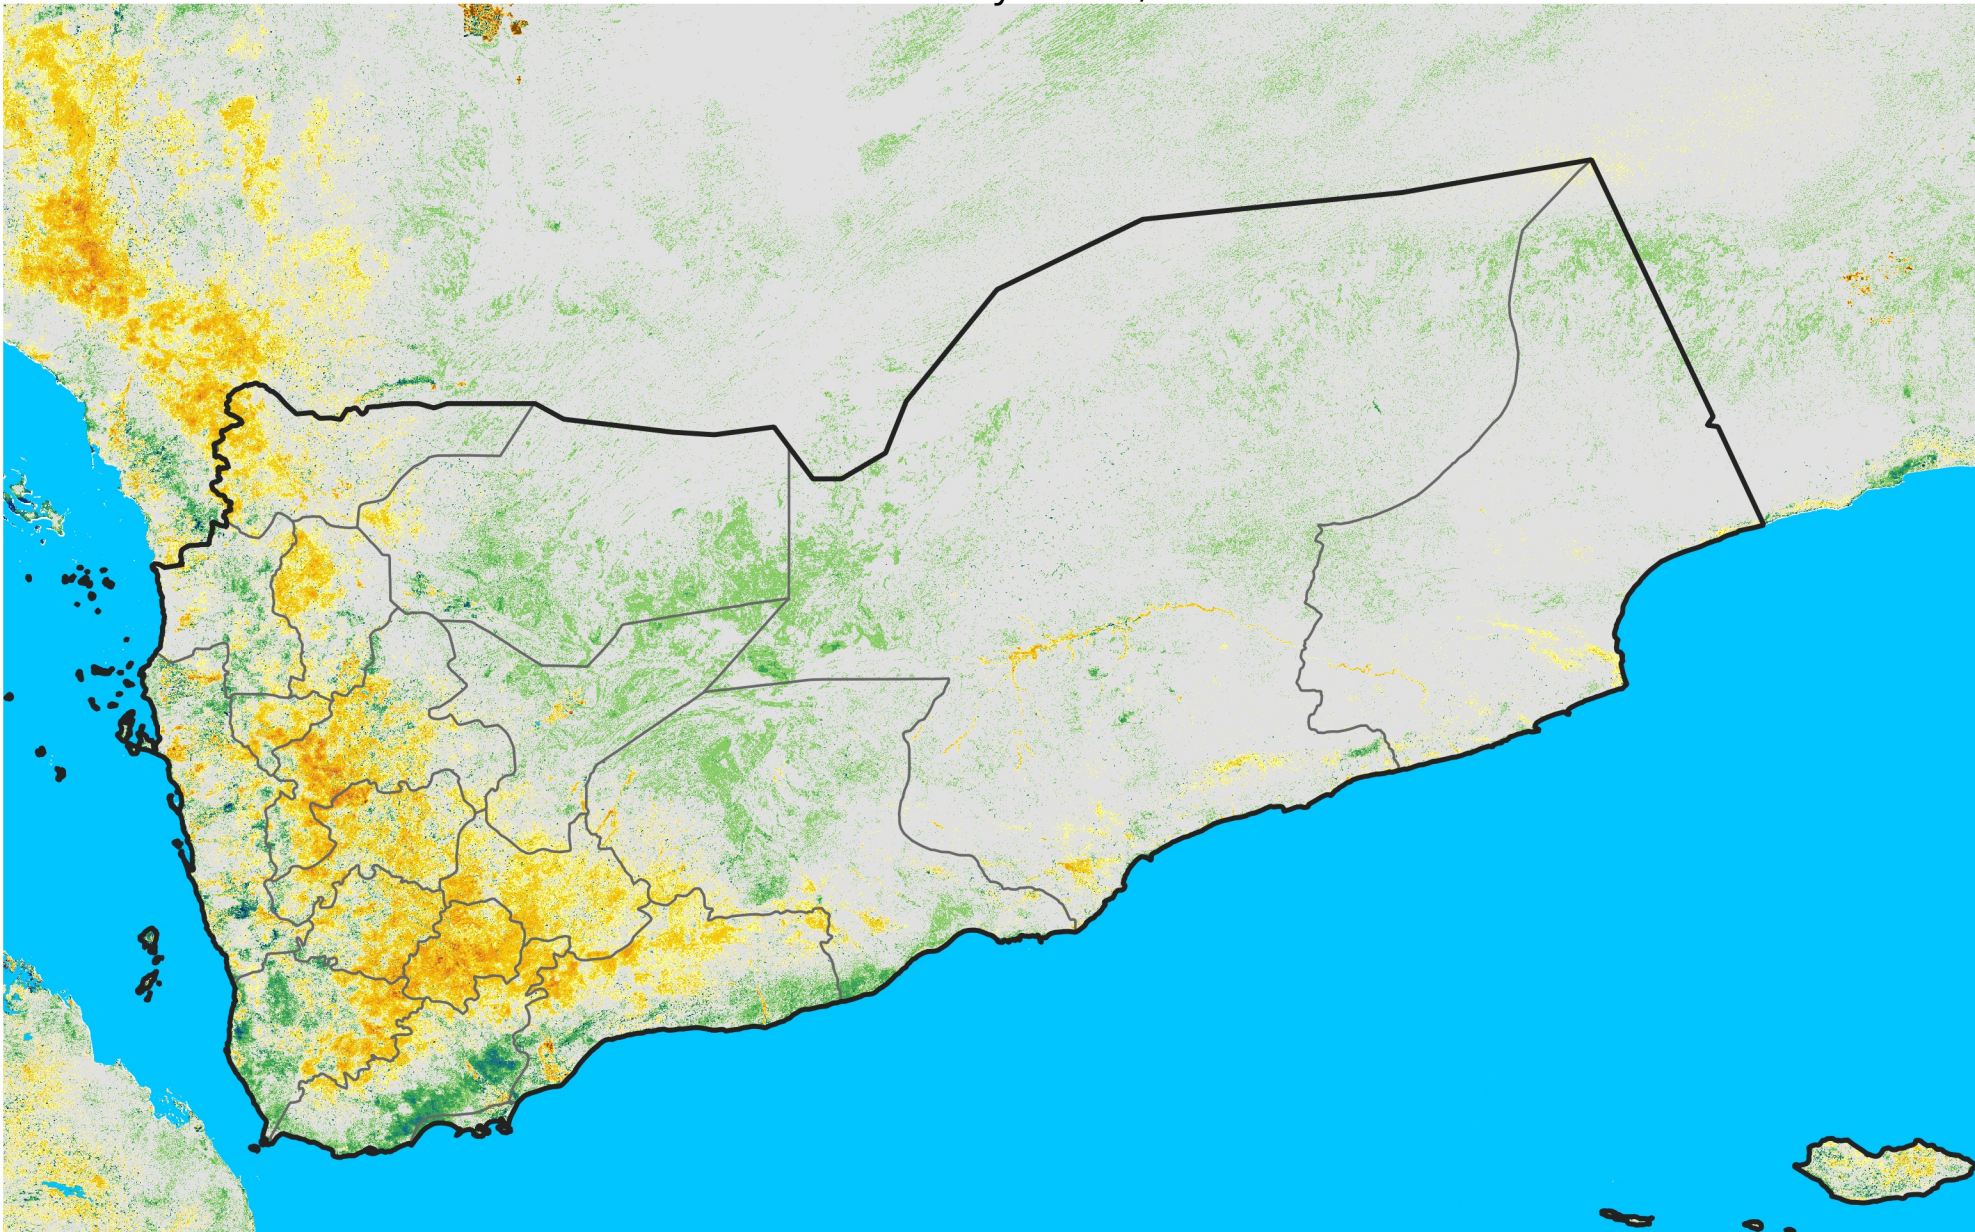

Yemen

Percent of Mean NDVI

2003 / mean (2003 - 2022)

Period 13 / May 01 - 10, 2003

Percent of Normal