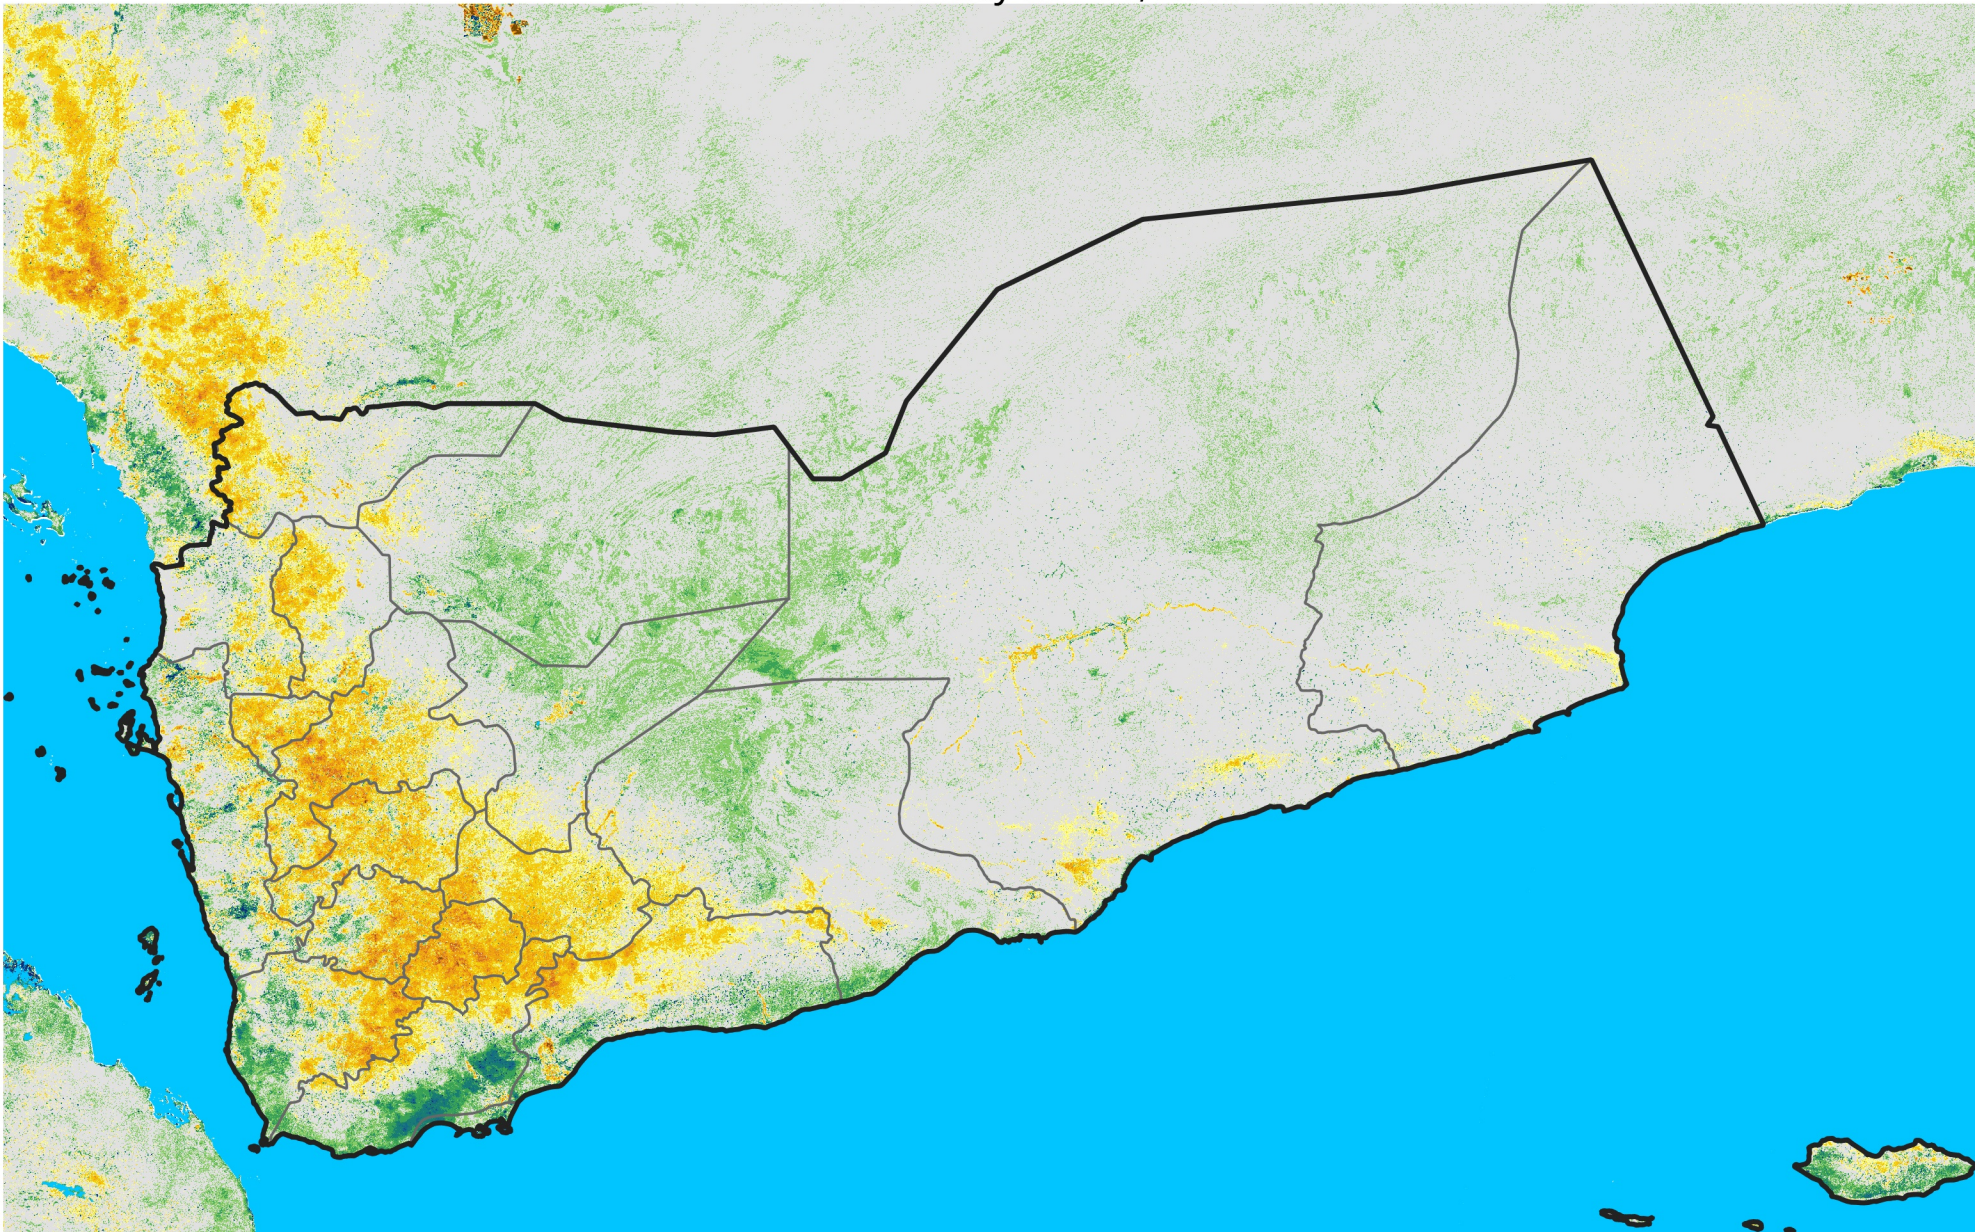

Yemen

Percent of Mean NDVI

2003 / mean (2003 - 2022)

Period 15 / May 21 - 31, 2003

Percent of Normal