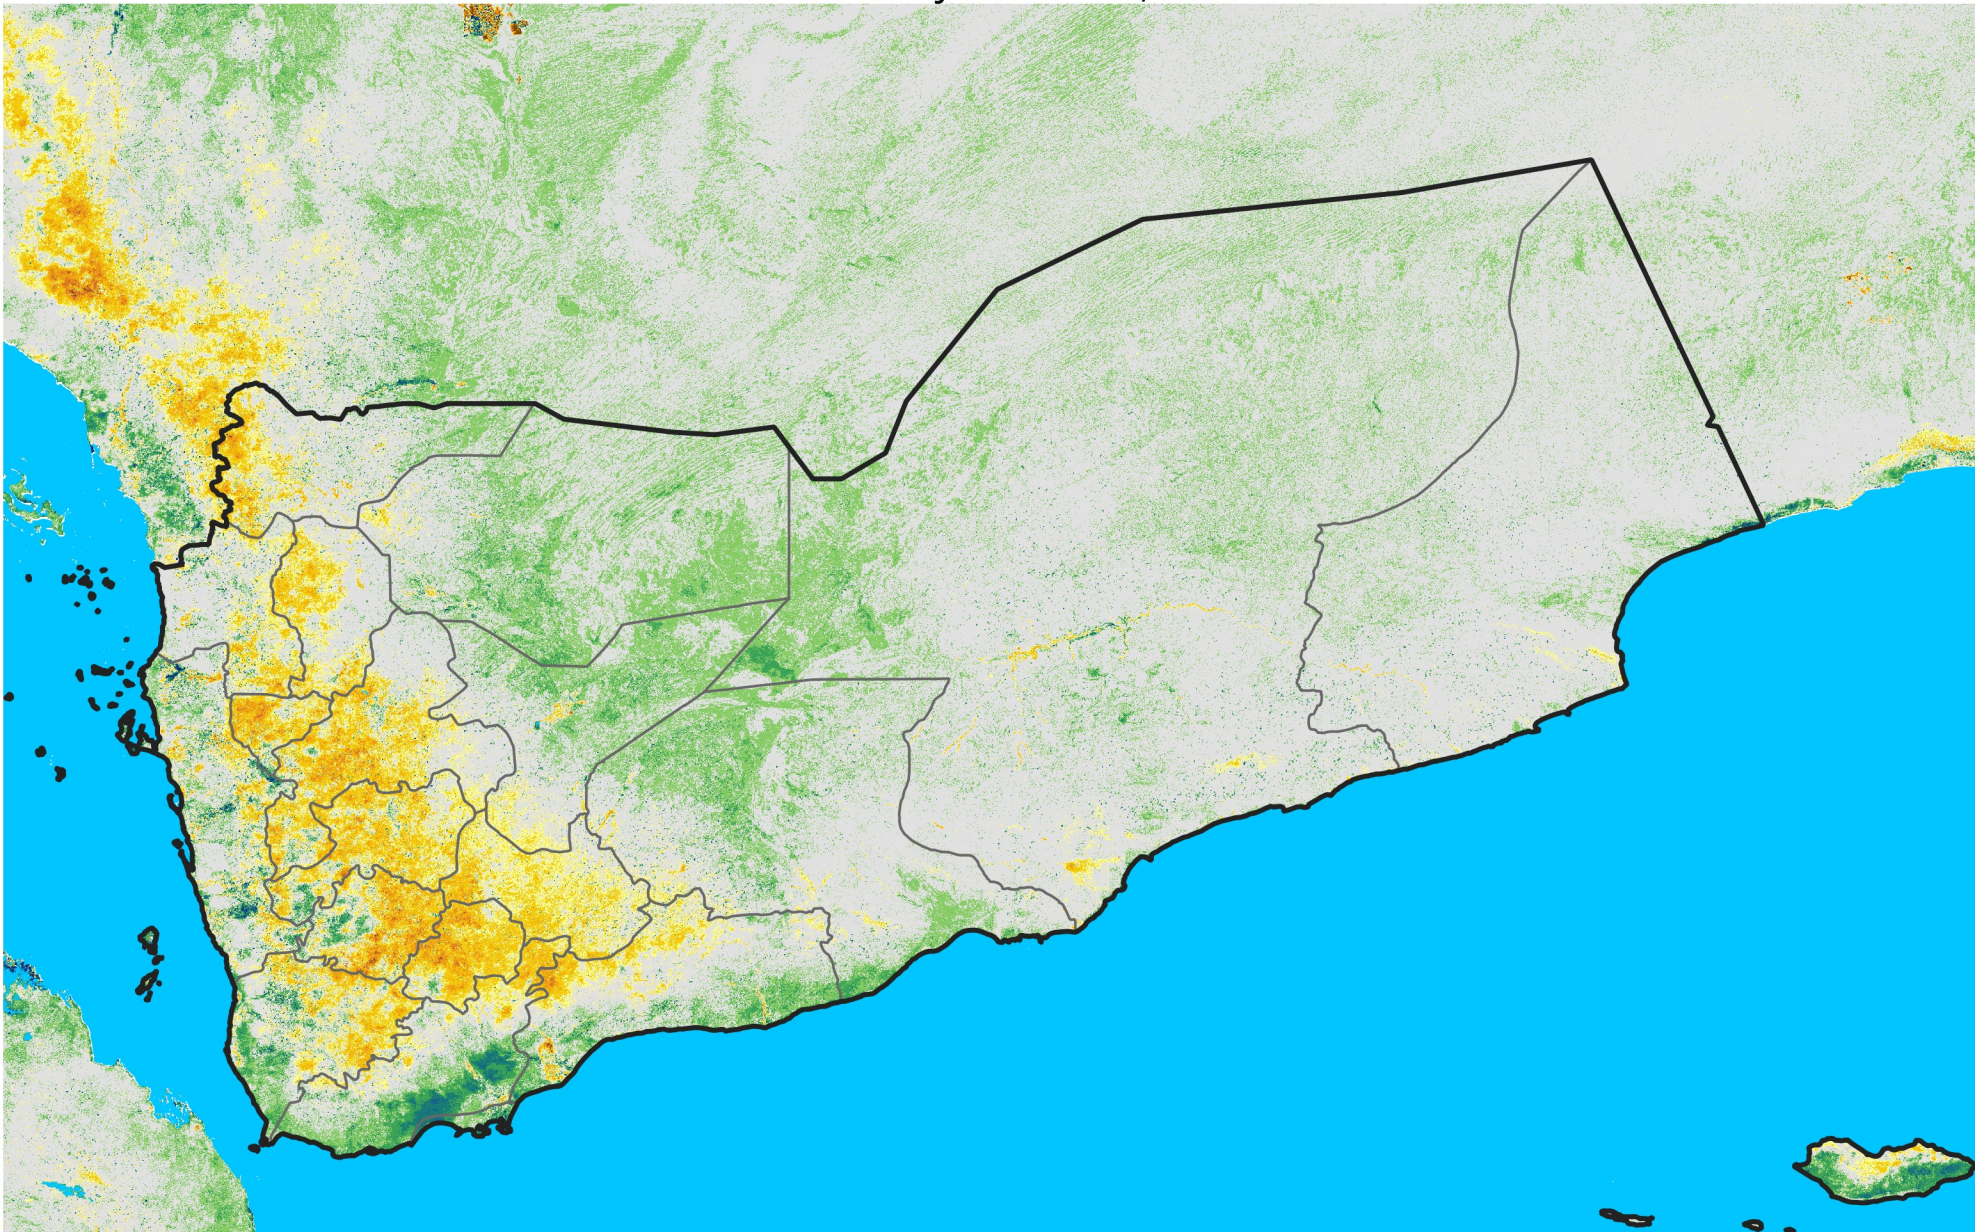

# Yemen

## Percent of Mean NDVI

2003 / mean (2003 - 2022)

Period 17 / June 11 - 20, 2003