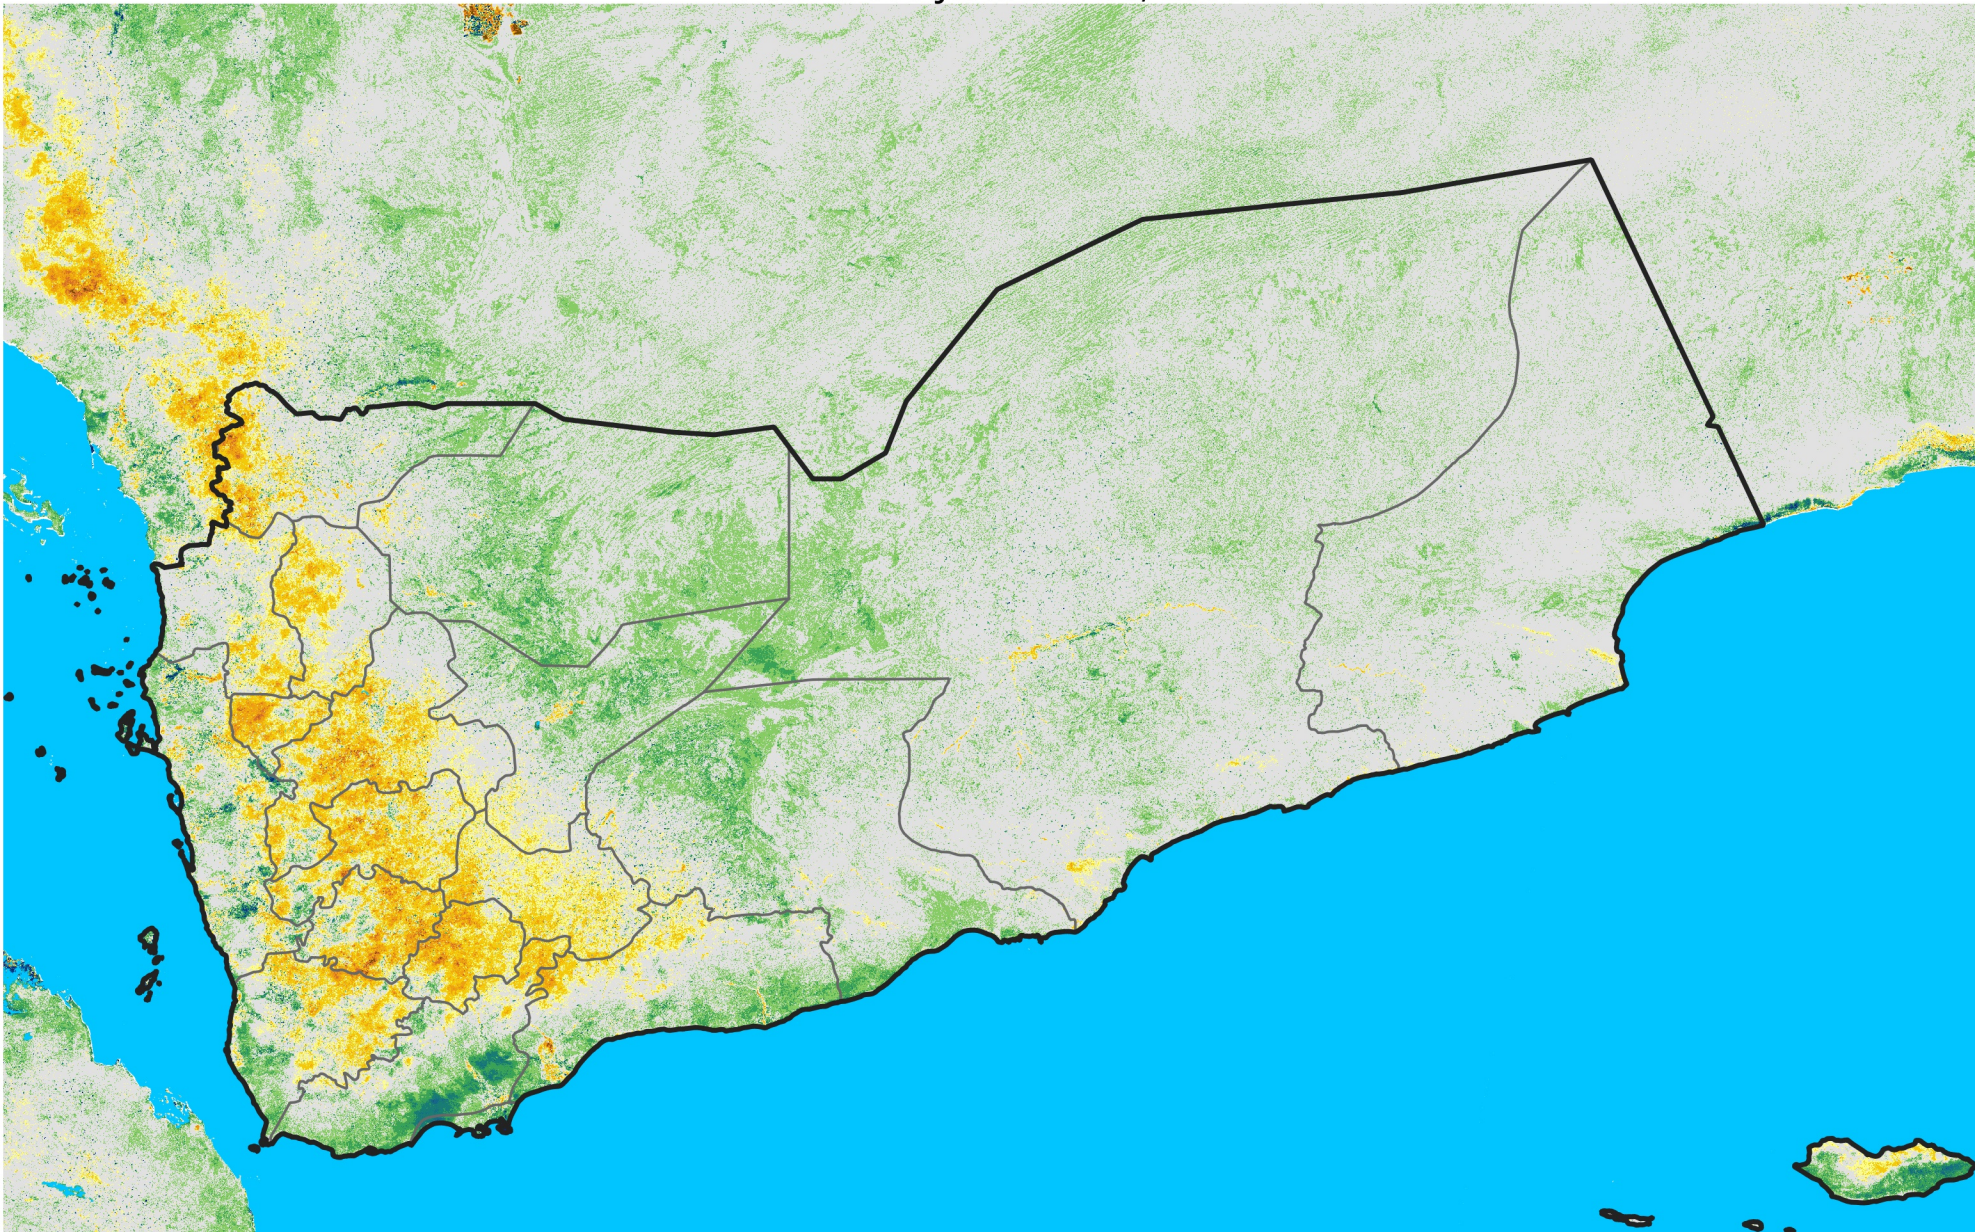

Yemen

Percent of Mean NDVI

2003 / mean (2003 - 2022)

Period 18 / June 21 - 30, 2003

Percent of Normal