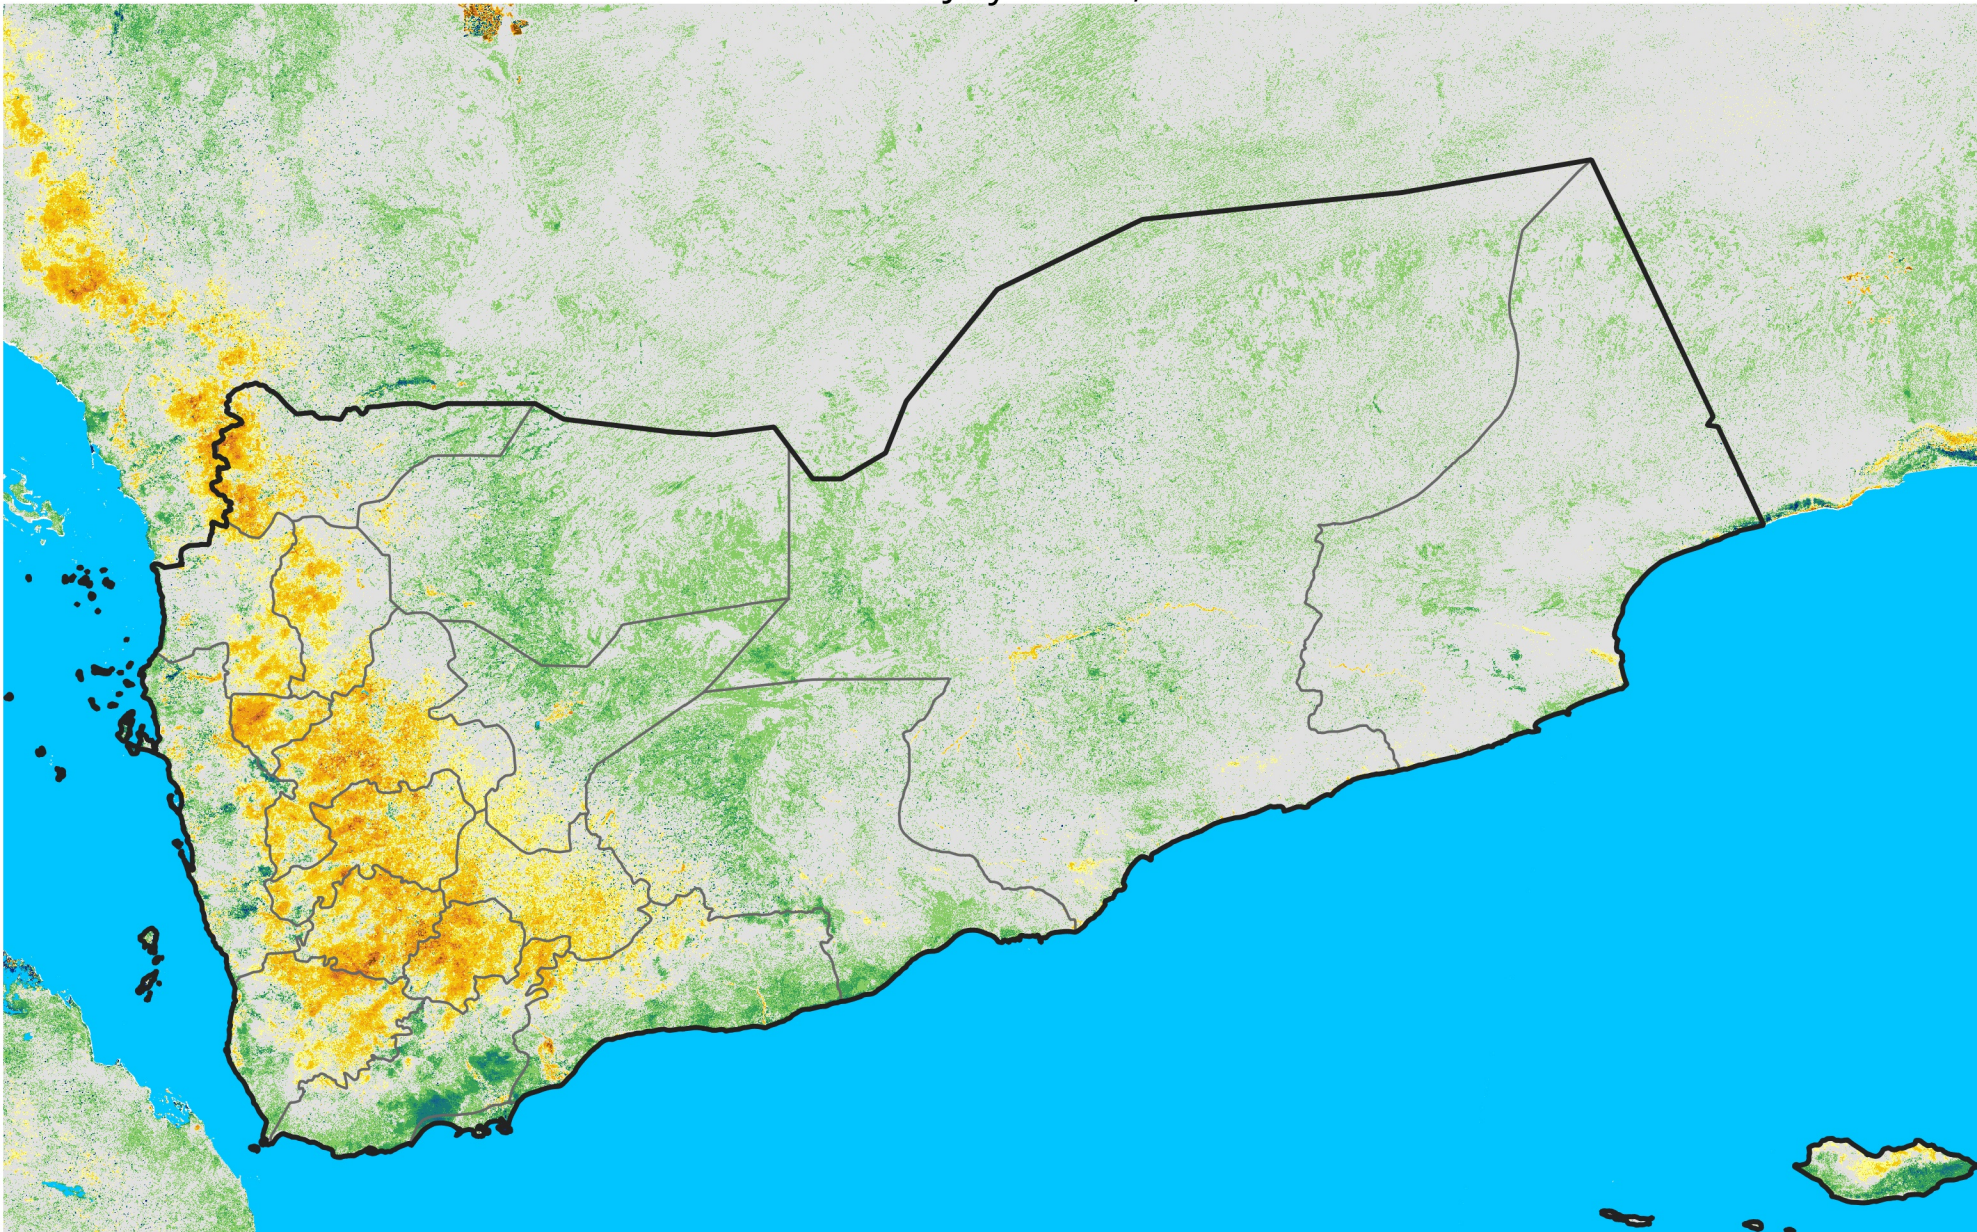

# Yemen

## Percent of Mean NDVI

2003 / mean (2003 - 2022)

Period 19 / July 01 - 10, 2003