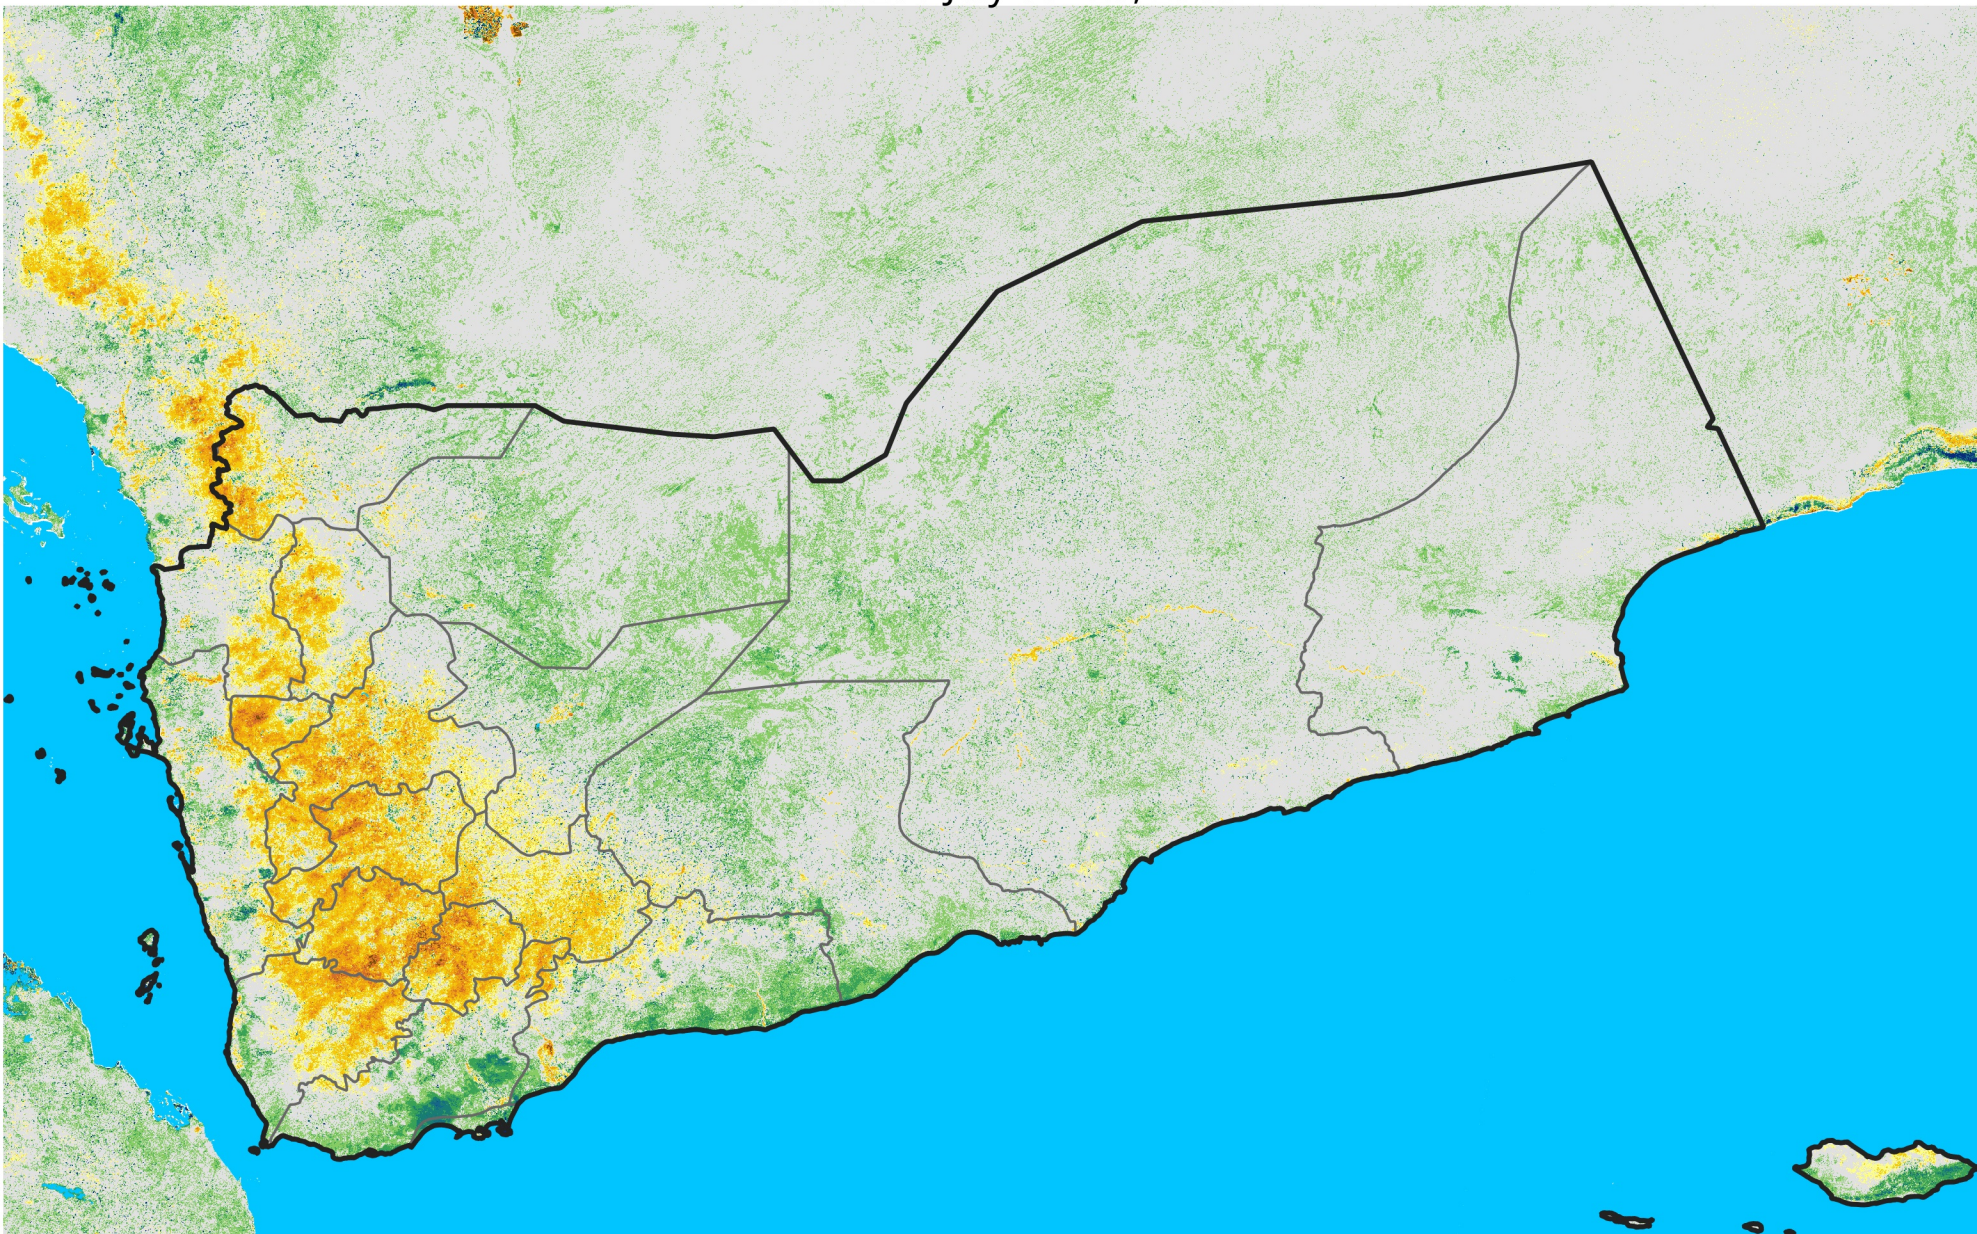

# Yemen

## Percent of Mean NDVI

2003 / mean (2003 - 2022)

Period 20 / July 11 - 20, 2003